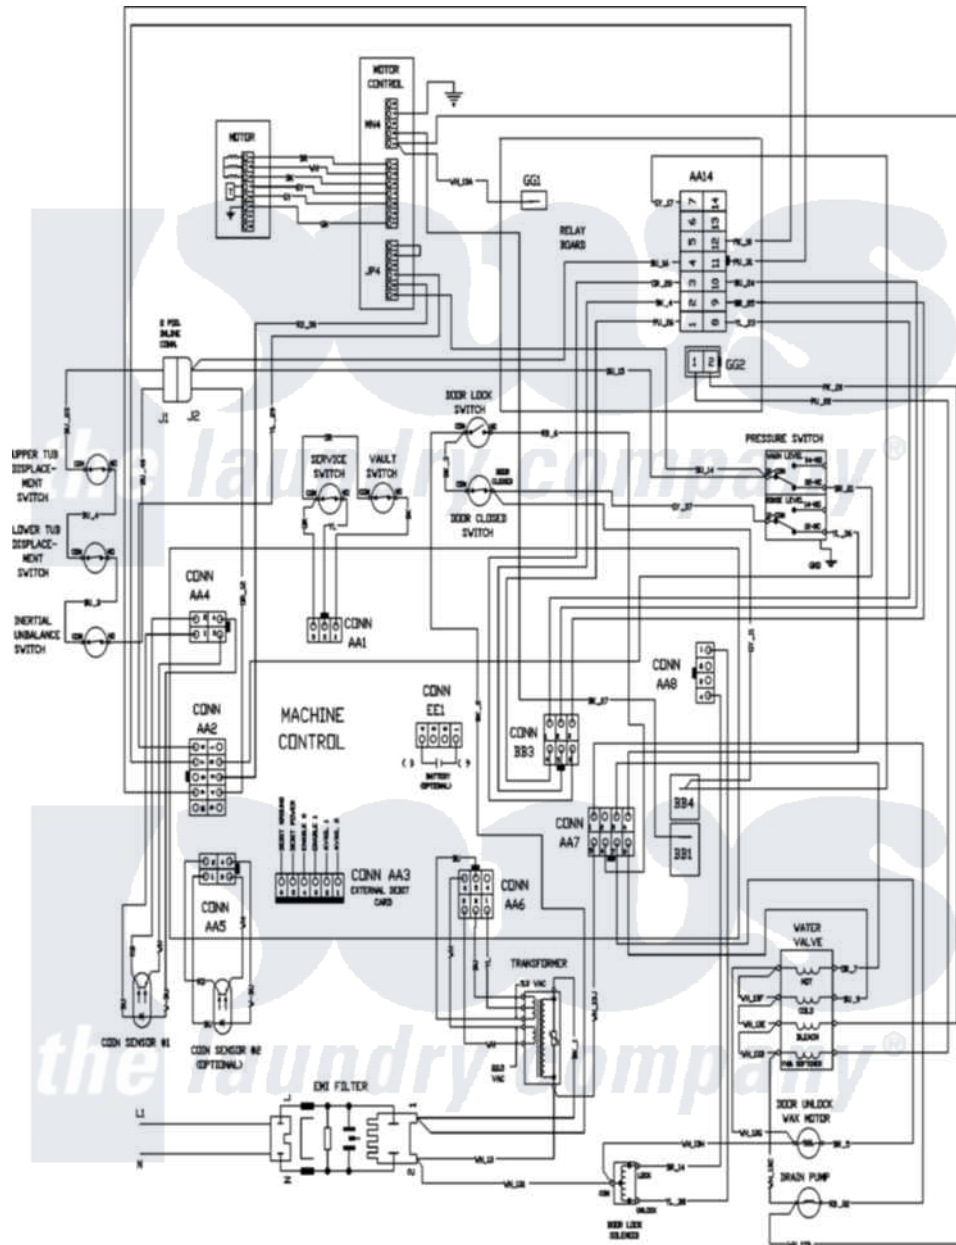

Maytag MAH21PDDWQ 10 - WIRING INFORMATION

Maytag Commercial Maytag MAH21PDDWQ Washer Parts Diagram 10 - WIRING INFORMATION
 Click on the part number to view part

Item	Original Part Number	Replaced By	Status	Part Description
001	NLA		Not Available	WIRING INFORMATION