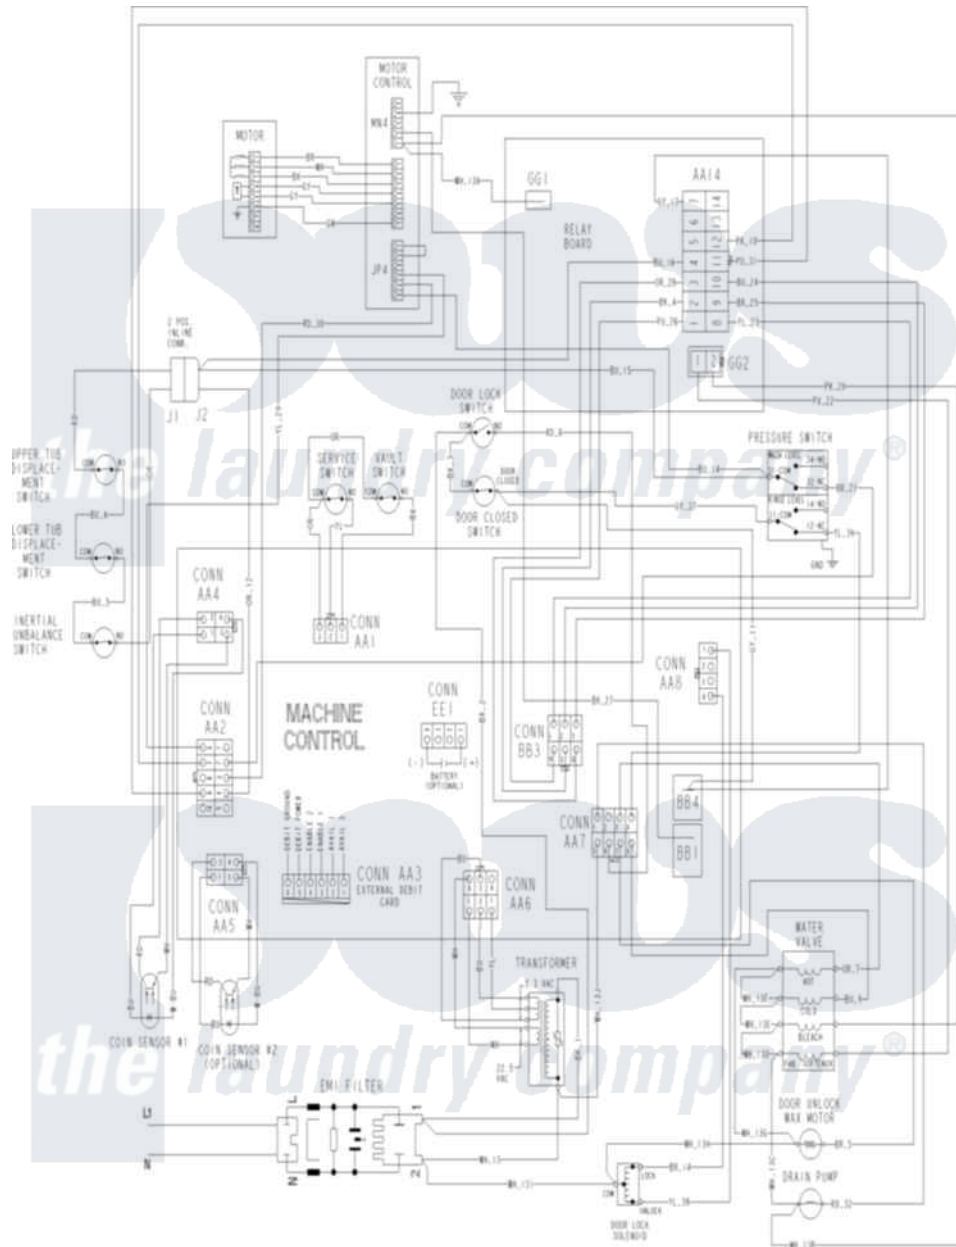

Maytag MAH21PDDWQ 11 - WIRING INFORMATION SER-15

Maytag Commercial Maytag MAH21PDDWQ Washer Parts Parts Diagram 11 - WIRING INFORMATION SER-15
 Click on the part number to view part

Item	Original Part Number	Replaced By	Status	Part Description
001	NLA		Not Available	WIRING INFORMATION