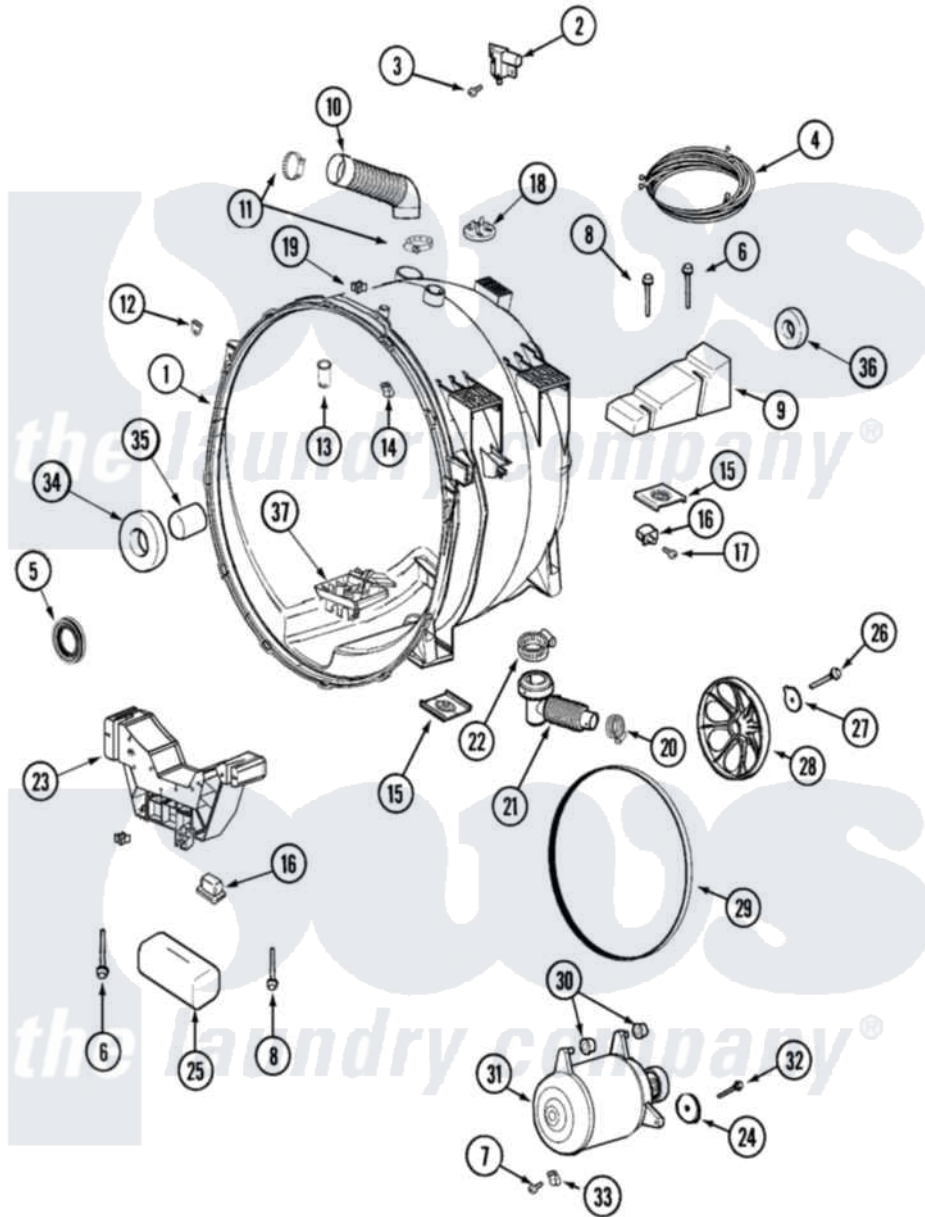

Maytag MAH21PDDWW 06 - OUTER TUB & MOTOR

Maytag Commercial Maytag MAH21PDDWW Washer Parts Parts Diagram 06 - OUTER TUB & MOTOR
 Click on the part number to view part

Item	Original Part Number	Replaced By	Status	Part Description
001	22004465			Outer Tub Assembly, As Pack
002	22003302			Switch, Internal Unbalance
003	22002061	910187		Screw
004	22004052			Harness Upper Sub Assembly
005	12002022			Lip Seal Kit
006	22003615			Bolt, Double Sems 5-3/8
"	33002973			Screw, No.9-15 X 1.00 Hx WS
007	22002019			Screw, Wire Clip To Motor Cnt
008	22003616			Bolt, Double Sems 3-3/8
"	33002973			Screw, No.9-15 X 1.00 Hx WS
009	22002102			Weight, Counter Balance
010	22002083			Hose, Injector
011	22003627	616099		Clamp
012	22002103			Clip, U
013	22003833			Hose, Tub Shower
"	22004310			Water Deflector

014	22002006		Clip, Unbalance Switch Harness
015	22002065		Nut, Counter Balance
016	22002044		Switch, Tub Displacement
017	22002061	910187	Screw
018	22002797		Clip, Hose
019	22002006		Clip, Unbalance Switch Harness
"	22002019		Screw, Wire Clip To Motor Cnt
020	22001984	285655	Clamp, Hose
021	22003262		Hose, Tub To Pump Outlet
022	22002053	696392	Hose Clamp
023	22003826	22004472	Bracket, Lower
"	22004472		Bracket, Lower
"	33002973		Screw, No.9-15 X 1.00 Hx WS
024	22002320		Washer, Belt Tension Bolt
025	22003827		Cushion
026	22002057	22003937	Screw, Retaining Bolt
027	22003936		Washer
028	22002315		Pulley, Spinner
029	22002313	12001788	Kit, Belt And Isolator--W
030	22003329		Isolator, Motor
031	22003856		Motor, Variable Speed
032	22003686		Bolt, Motor
033	22002006		Clip, Unbalance Switch Harness
034	22002934		Bearing, Front
035	22002935		Spacer, Bearing
036	22003441		Bearing, Rear
037	22002059		Screw, Baffle
"	22003710		Sump Cap W/ Labyrinth Feature