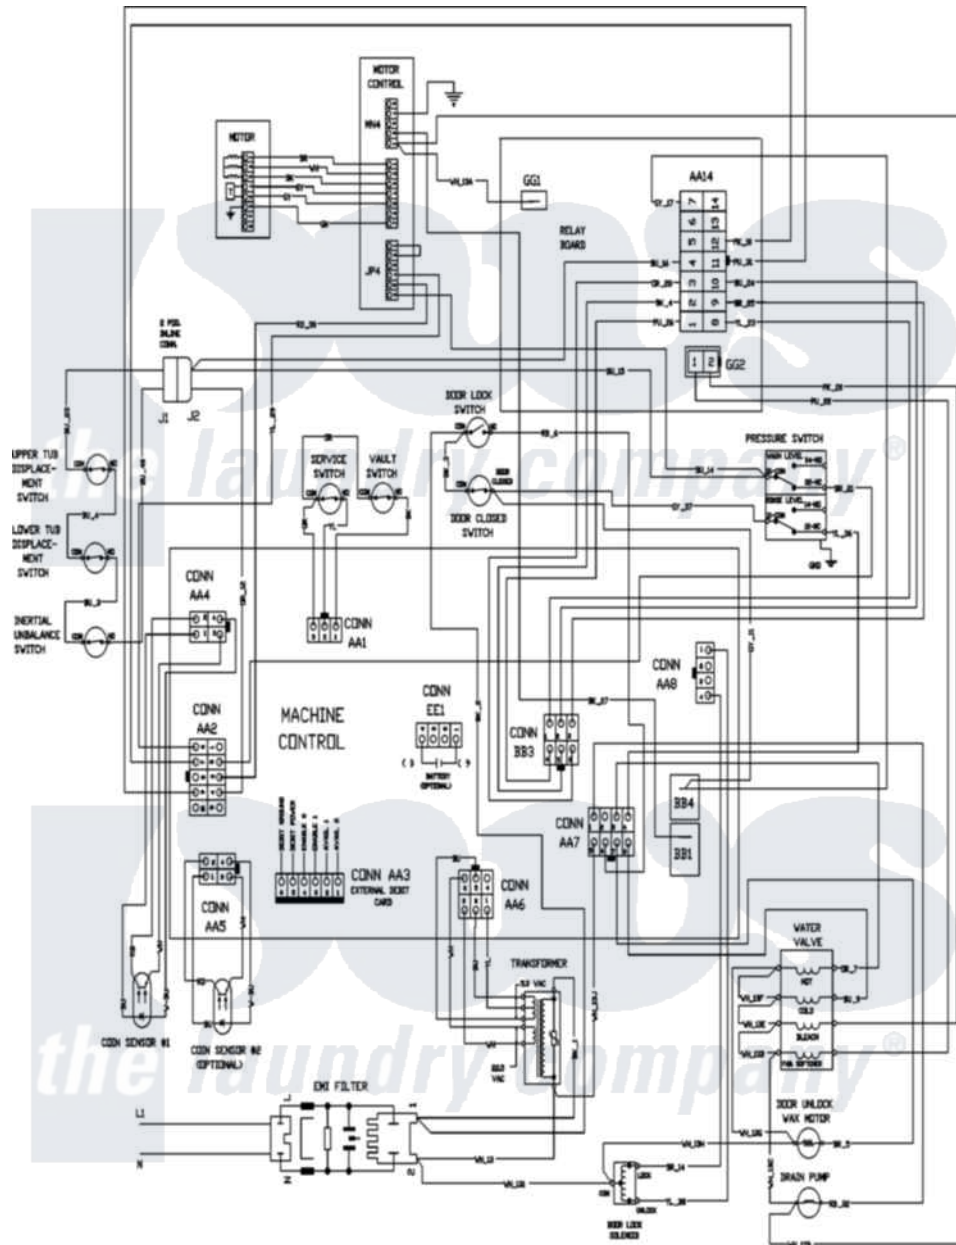

Maytag MAH21PDDWW 10 - WIRING INFORMATION

Maytag Commercial Maytag MAH21PDDWW Washer Parts Parts Diagram 10 - WIRING INFORMATION
 Click on the part number to view part

Item	Original Part Number	Replaced By	Status	Part Description
001	NLA		Not Available	WIRING INFORMATION