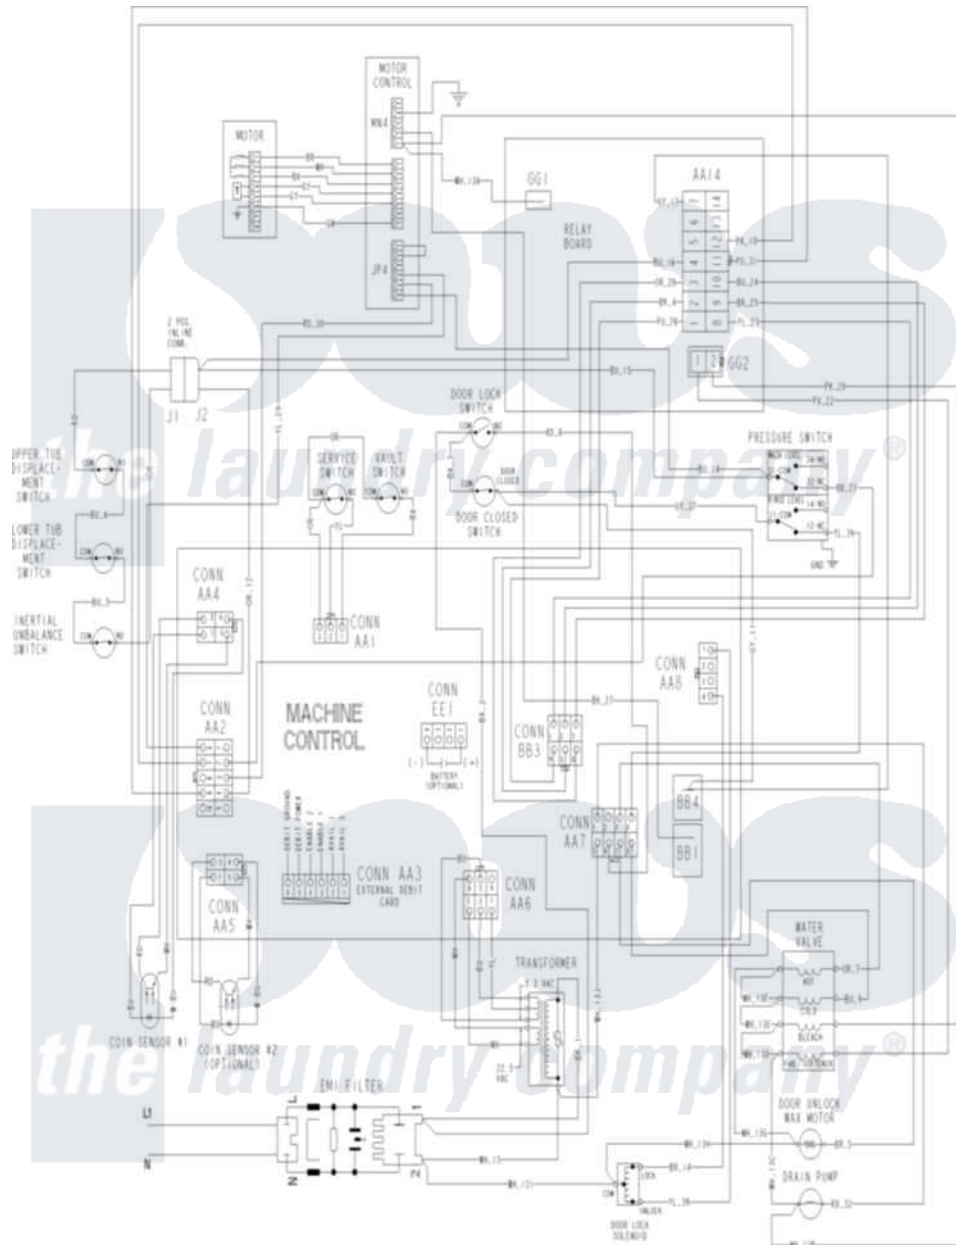

Maytag MAH21PDDWW 11 - WIRING INFORMATION SER-15

Maytag Commercial Maytag MAH21PDDWW Washer Parts Parts Diagram 11 - WIRING INFORMATION SER-15
 Click on the part number to view part

Item	Original Part Number	Replaced By	Status	Part Description
001	NLA		Not Available	WIRING INFORMATION