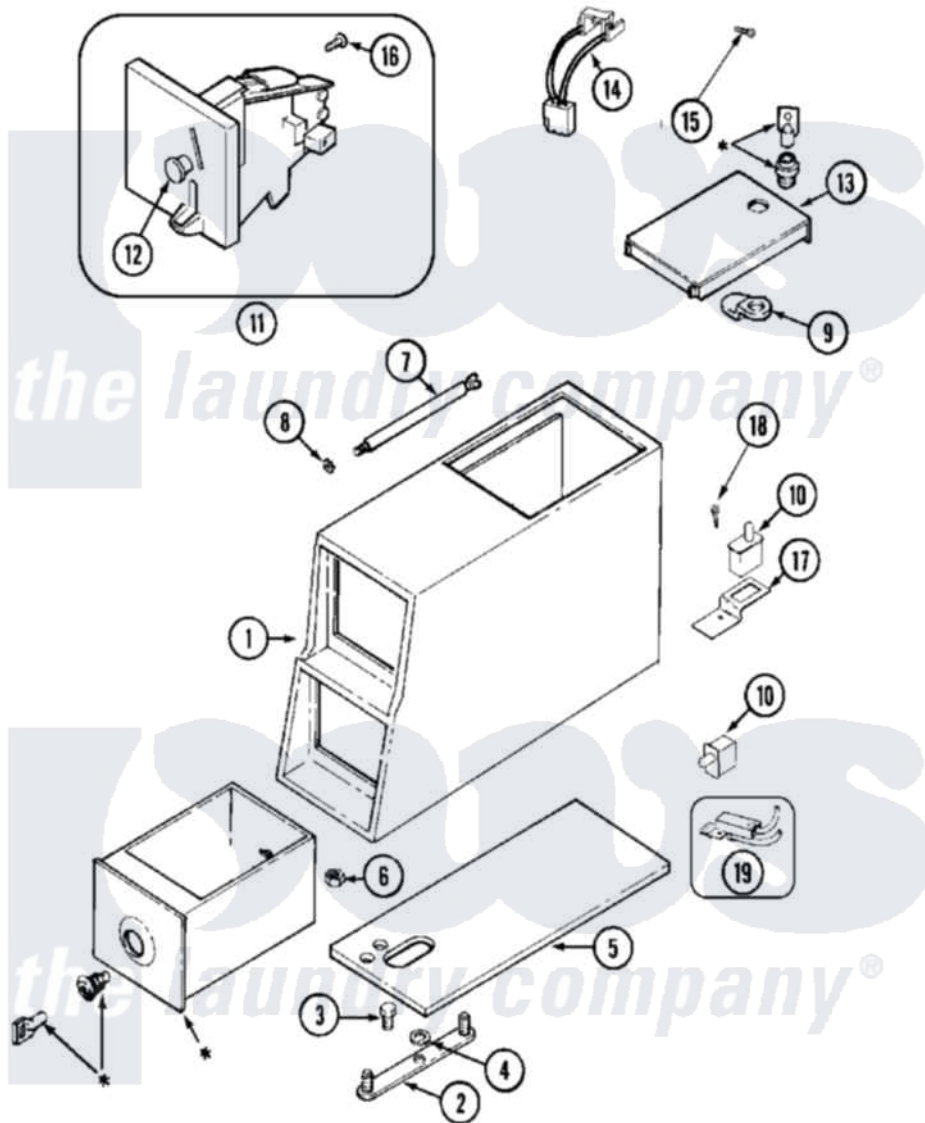

Maytag MAH21PDDXW 02 - CONTROL CENTER

* CONTACT YOUR COMMERCIAL LAUNDRY DISTRIBUTOR

Maytag [Commercial Maytag MAH21PDDXW Washer Parts](#) Parts Diagram 02 - CONTROL CENTER

[Click on the part number to view part](#)

Item	Original Part Number	Replaced By	Status	Part Description
001	22002480			Vault, Coin PD Coin Drop Supplied By Dist.
"	33002428	22002480		Vault, Coin PD Coin Drop Supplied By Dist.
002	22001810		Not Available	STRAP, MOUNTING
003	22002925	3370225		Screw
004	910309			Washer, Mounting Strap
005	22002072			Gasket, Control Center
"	22002618			Gasket, Control Center
006	Y052740	62739		Nut, Lock
007	22001903	8576635		Bolt
008	910181			Lockwasher, Terminal Block
009	22003677			Nut, Locking Cam
010	33001250			Switch, Vault And Service Door
011	22003678	22004112		Coin Drop Greenwald Us.25
"	22004113	W10133245		Dual Coin Drop Assembly