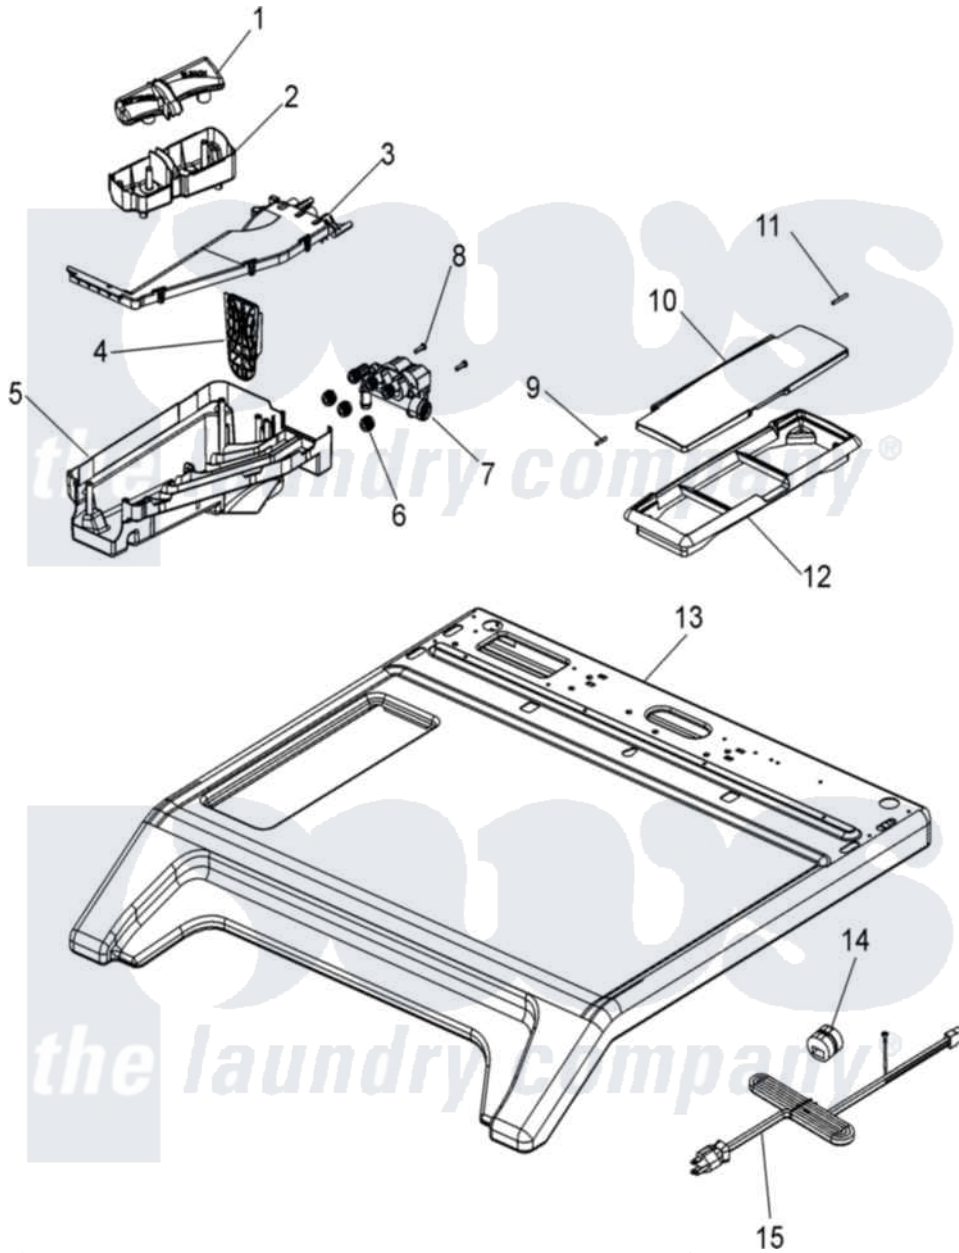

Maytag MAH21PDDXW 03 - TOP

Maytag [Commercial Maytag MAH21PDDXW Washer Parts](#) Parts Diagram 03 - TOP
 Click on the part number to view part

| Item | Original Part Number | Replaced By | Status | Part Description |
|------|--------------------------|--------------------------|--------|---|
| 001 | 22003849 | | | Siphon Cap |
| 002 | 22003848 | | | Siphon Cup |
| 003 | 22003845 | | | Dispenser Cover |
| 004 | 22003321 | | | Grid, Dispenser |
| 005 | 22003833 | | | Hose, Tub Shower |
| " | 22003844 | | | Dispenser Bottom |
| 006 | 22003847 | 12001929 | | Valve Seal Kit |
| 007 | 22003846 | 12001930 | | Dispenser Valve Assembly Kit |
| 008 | 22002243 | | | Screw, Front Panel And Hinge |
| 009 | Y912679 | | | Pin, Hinge |
| 010 | 22002941 | | | Lid, Dispenser Commercial |
| 011 | Y912678 | 6-912678 | | Pin- Hinge |
| 012 | 22003665 | | | Bezel, Dispenser |
| 013 | 22004178 | | | Cover, Top |
| " | 22004179 | | | Cover, Top |
| 014 | 211881 | | | Grommet, Cord Part Not Used- Gas Models Only |