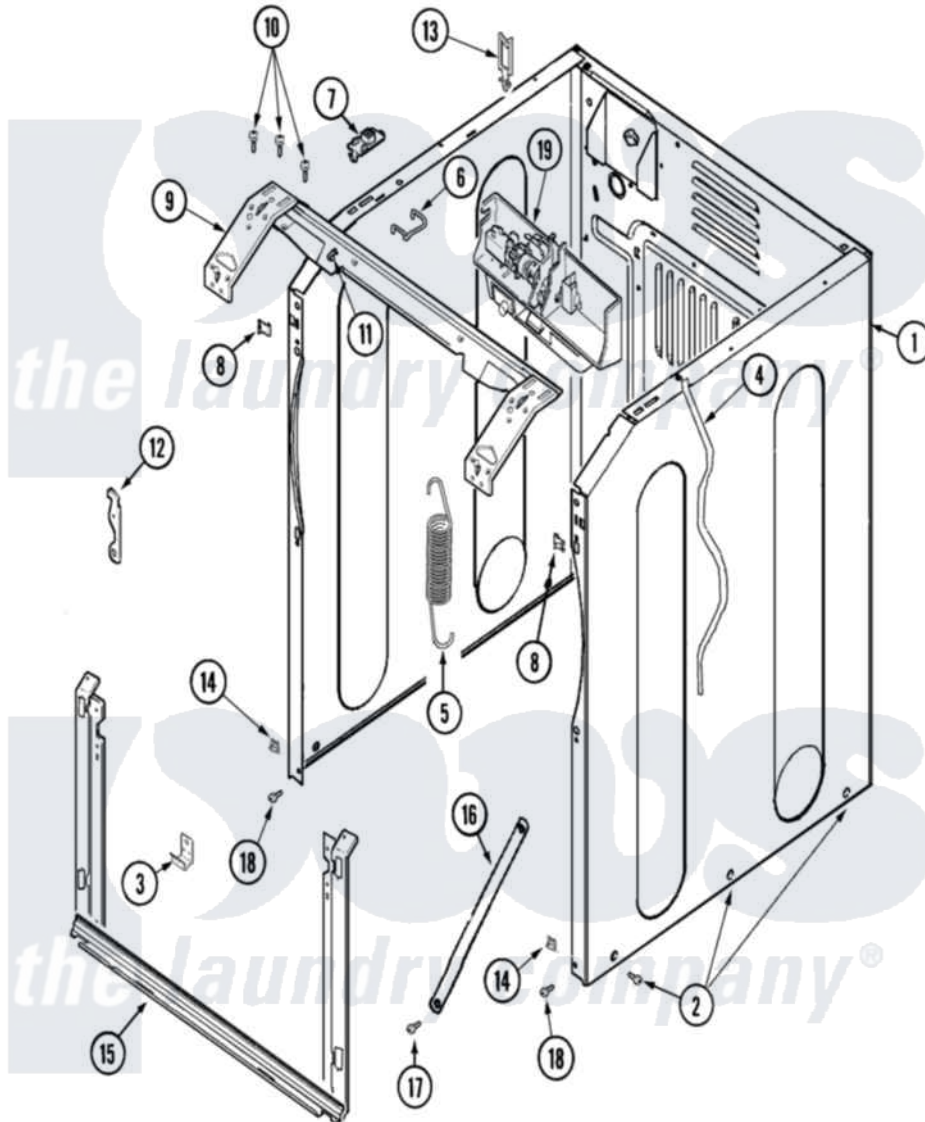

# Maytag MAH21PDDXW 04 - CABINET-FRONT

Maytag [Commercial Maytag MAH21PDDXW Washer Parts](#) Parts Diagram 04 - CABINET-FRONT  
 Click on the part number to view part

| Item | Original Part Number     | Replaced By | Status        | Part Description                                 |
|------|--------------------------|-------------|---------------|--|
| 001  | <a href="#">22003639</a> |             |               | Cabinet Assembly                                 |
| "    | NLA                      |             | Not Available | CABINET ASSY. (BISQUE AS PK)                     |
| 002  | <a href="#">213007</a>   |             |               | Xfor Cabinet See Cabinet, Back                   |
| 003  | <a href="#">22002239</a> |             |               | Clip, Front Panel                                |
| 004  | <a href="#">33001836</a> |             |               | Strap, Top Cover Support                         |
| 005  | <a href="#">22003254</a> |             |               | Spring, Cabinet To Tub                           |
| 006  | <a href="#">22002297</a> |             |               | Support, Spring                                  |
| 007  | <a href="#">22001997</a> |             |               | Spacer, Top Cover                                |
| 008  | <a href="#">22002049</a> |             |               | Clip Note: Clip, Front Panel                     |
| 009  | <a href="#">22003637</a> |             |               | BRACE ASSEMBLY, TOP CROSS CONTAINS ITEMS 12 & 13 |
| 010  | <a href="#">22001995</a> |             |               | Screw Note: Screw, Tumbler Front And Shroud      |
| 011  | <a href="#">22002014</a> |             |               | Clip, Harness To Support                         |
| 012  | <a href="#">33002597</a> |             |               | Hook, Security                                   |