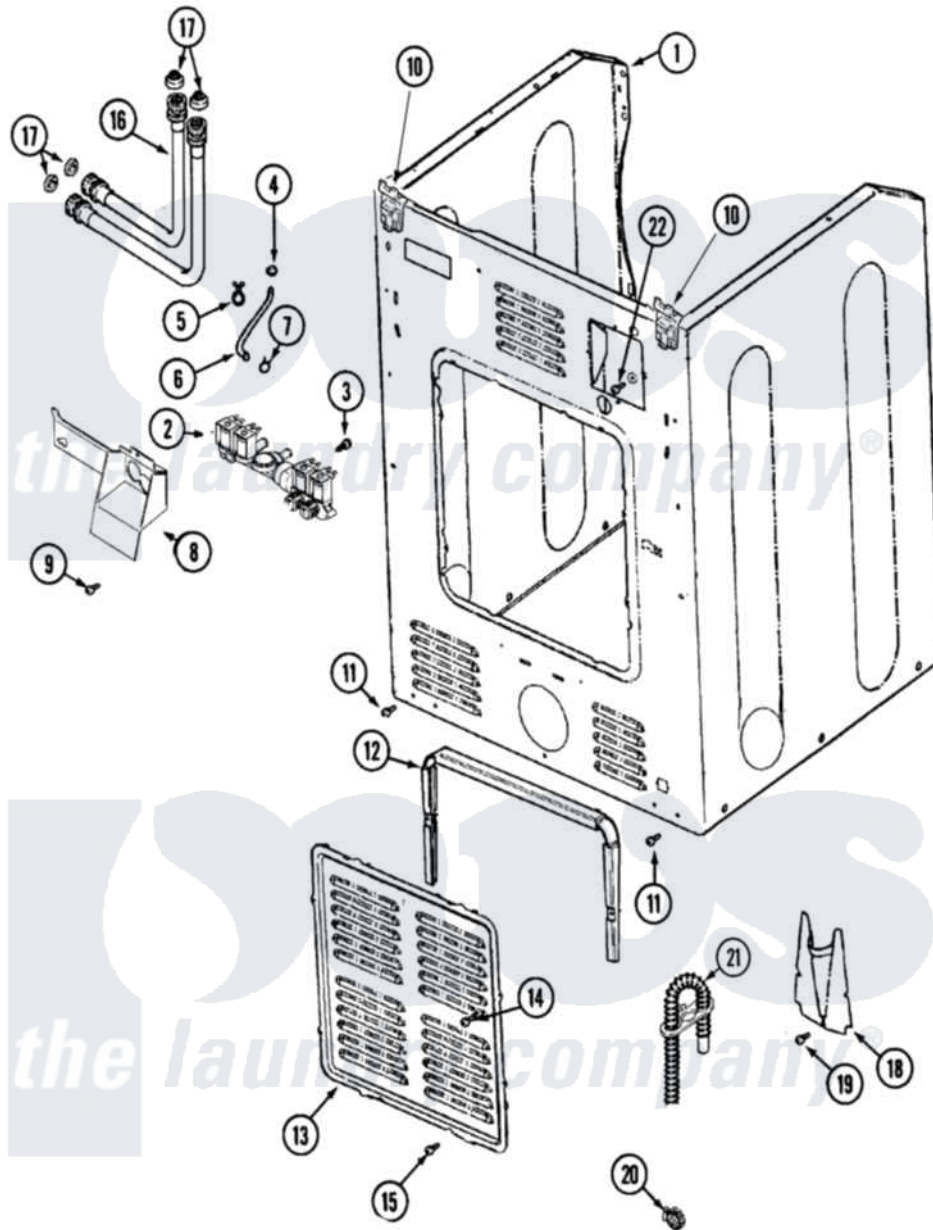

Maytag MAH21PDDXW 05 - CABINET-REAR

Maytag Commercial Maytag MAH21PDDXW Washer Parts Parts Diagram 05 - CABINET-REAR
 Click on the part number to view part

Item	Original Part Number	Replaced By	Status	Part Description
001	22003639			Cabinet Assembly
"	NLA		Not Available	CABINET ASSY. (BISQUE AS PK)
002	22004186	22003940		Water Valve
003	22002436			Screw, Water Valve Bracket
004	22002054	285655		Clamp, Hose
005	22003707			Cable, Tie
006	22002083			Hose, Injector
007	216169	596669		Clamp, Manifold
008	33002212			Bracket, Water Valve
009	22002436			Screw, Water Valve Bracket
010	22004095			Hinge, Plastic
011	22001995			Screw Note: Screw, Tumbler Front And Shroud
012	22002022			Spacer, Access Panel
013	22002092			Panel, Access
"	22004355			Rear Access Panel

014	22002295	67006908		Screw, Ice Rack
015	22001996	3370225		Screw
016	22003682	12001901		Kit-Inlet Hose Assembly
"	22003683	12001900		Kit-Inlet Hose Assembly
017	12001413			Strainer And Washer Kit
018	22002704			Cover, Drain Hose
019	22001995			Screw Note: Screw, Tumbler Front And Shroud
020	22001984	285655		Clamp, Hose
021	22002892			Retainer, Drain Hose
"	22003319	12001807		Drain Hose Kit
022	NLA		Not Available	SCREW---NA