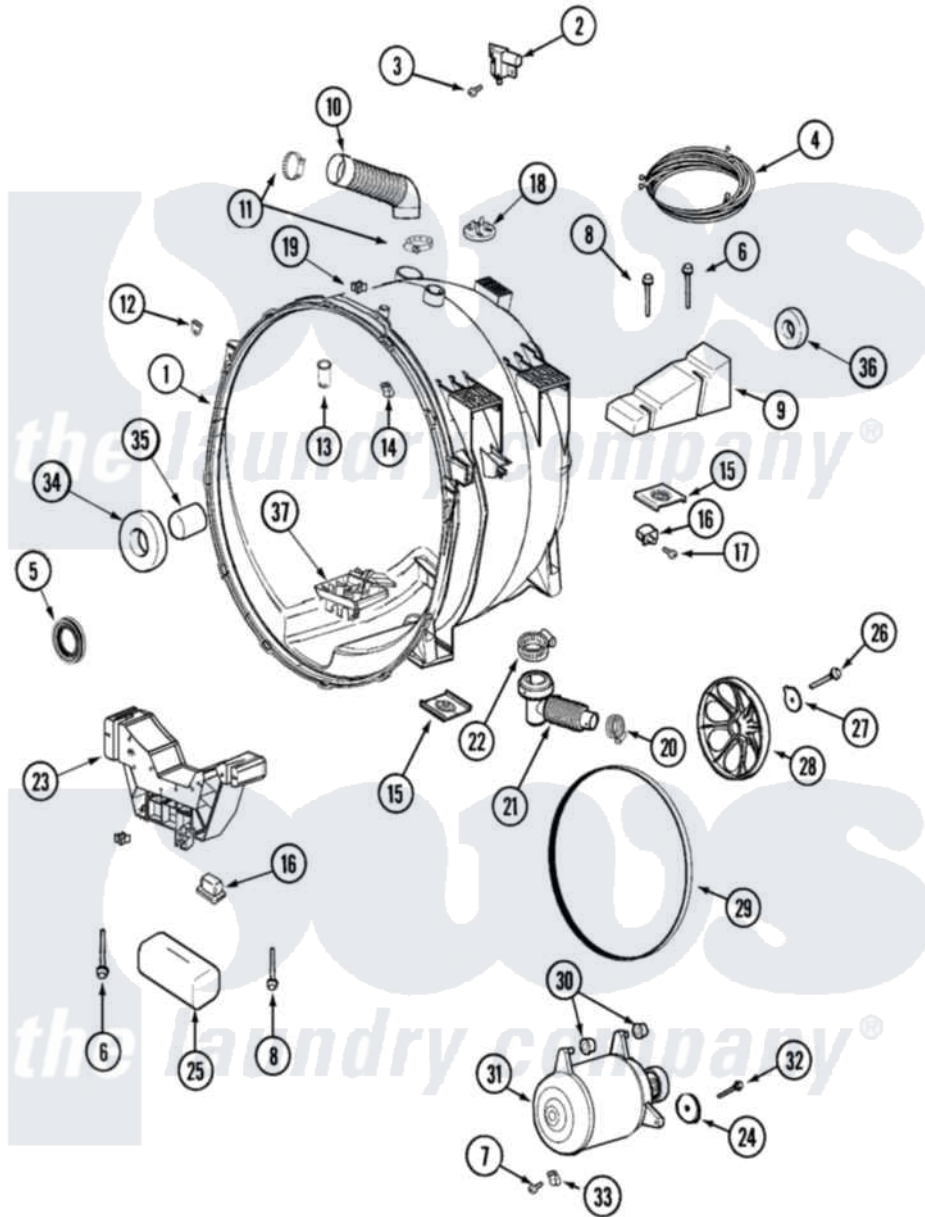

Maytag MAH21PDDXW 06 - OUTER TUB & MOTOR

Maytag Commercial Maytag MAH21PDDXW Washer Parts Parts Diagram 06 - OUTER TUB & MOTOR
 Click on the part number to view part

Item	Original Part Number	Replaced By	Status	Part Description
001	22004465			Outer Tub Assembly, As Pack
002	22003302			Switch, Internal Unbalance
003	22002061	910187		Screw
004	22004052			Harness Upper Sub Assembly
005	12002022			Lip Seal Kit
006	22003615			Bolt, Double Sems 5-3/8
"	33002973			Screw, No.9-15 X 1.00 Hx WS
007	22002019			Screw, Wire Clip To Motor Cnt
008	22003616			Bolt, Double Sems 3-3/8
"	33002973			Screw, No.9-15 X 1.00 Hx WS
009	22002102			Weight, Counter Balance
010	22002083			Hose, Injector
011	22003627	616099		Clamp
012	22002103			Clip, U
013	22003833			Hose, Tub Shower
"	22004310			Water Deflector

014	22002006		Clip, Unbalance Switch Harness
015	22002065		Nut, Counter Balance
016	22002044		Switch, Tub Displacement
017	22002061	910187	Screw
018	22002797		Clip, Hose
019	22002006		Clip, Unbalance Switch Harness
"	22002019		Screw, Wire Clip To Motor Cnt
020	22001984	285655	Clamp, Hose
021	22003262		Hose, Tub To Pump Outlet
022	22002053	696392	Hose Clamp
023	22003826	22004472	Bracket, Lower
"	22004472		Bracket, Lower
"	33002973		Screw, No.9-15 X 1.00 Hx WS
024	22002320		Washer, Belt Tension Bolt
025	22003827		Cushion
026	22002057	22003937	Screw, Retaining Bolt
027	22003936		Washer
028	22002315		Pulley, Spinner
029	22002313	12001788	Kit, Belt And Isolator--W
030	22003329		Isolator, Motor
031	22003856		Motor, Variable Speed
032	22003686		Bolt, Motor
033	22002006		Clip, Unbalance Switch Harness
034	22002934		Bearing, Front
035	22002935		Spacer, Bearing
036	22003441		Bearing, Rear
037	22002059		Screw, Baffle
"	22003710		Sump Cap W/ Labyrinth Feature