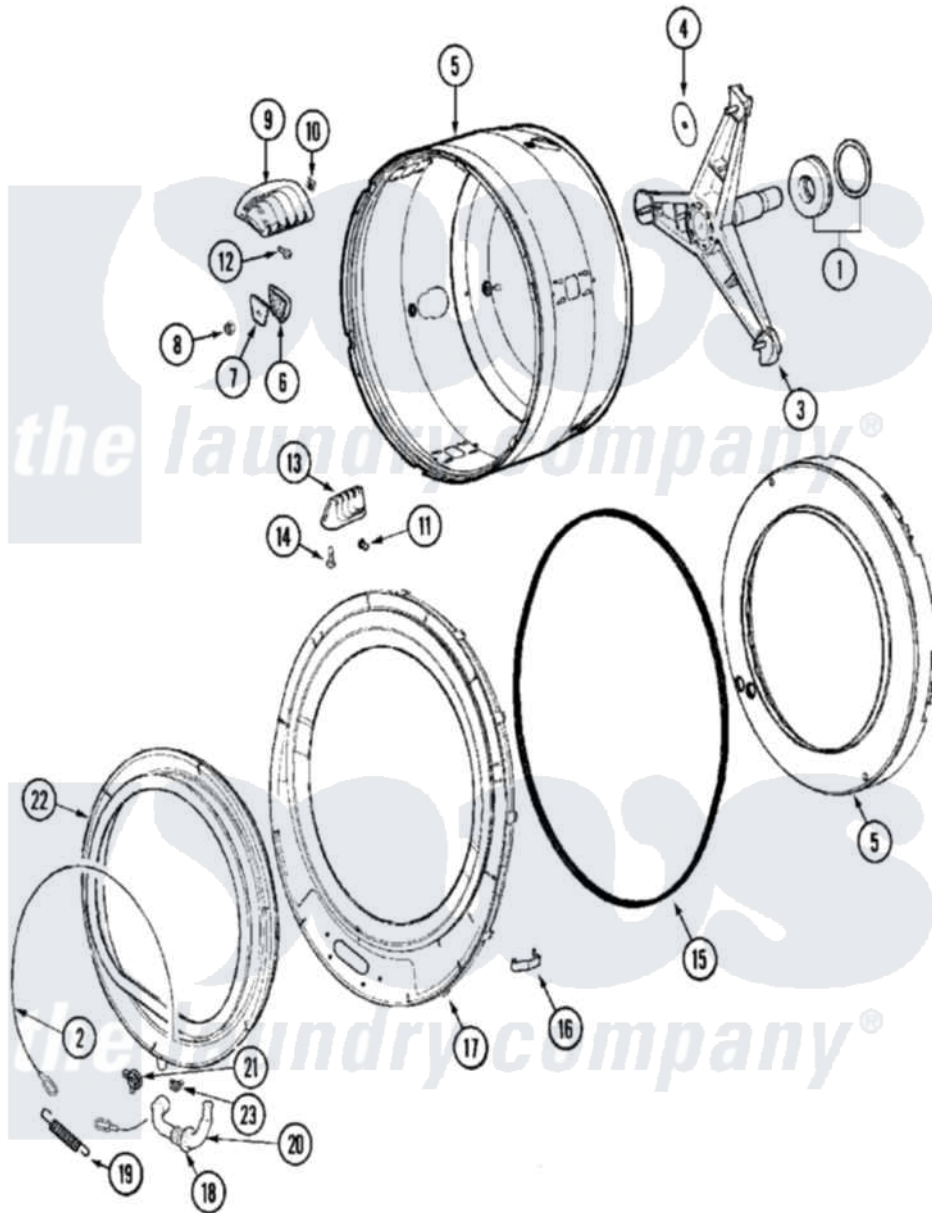

# Maytag MAH21PDDXW 07 - SPINNER ASSEMBLY & OUTER TUB COVER

Maytag Commercial Maytag MAH21PDDXW Washer Parts Diagram 07 - SPINNER ASSEMBLY & OUTER TUB COVER

[Click on the part number to view part](#)

Item	Original Part Number	Replaced By	Status	Part Description
001	<a href="#">12002022</a>			Lip Seal Kit
002	<a href="#">22002327</a>			Wire, Boot Clamp
003	22004081	<a href="#">W10181639</a>		Support
004	<a href="#">22002023</a>			Washer, Plastic
005	22003670	<a href="#">6-2717080</a>		Spinner As
006	<a href="#">22002482</a>			Washer, Profile
007	<a href="#">22002020</a>			Washer, Spinner Support
008	22002122	<a href="#">2207454</a>		Nut, Hex
009	<a href="#">22001985</a>			Baffle, Drip
010	<a href="#">22002009</a>			Grommet, Baffle
011	<a href="#">22001999</a>			Grommet, Baffle
012	<a href="#">22003556</a>			Screw, Baffle
013	<a href="#">22001986</a>			Baffle, Drip
014	<a href="#">22002059</a>			Screw, Baffle
015	<a href="#">22002077</a>			Seal, Tub Cover
016	<a href="#">22002050</a>			Clip, Tub To Cover

017	22004264	<a href="#">22004254</a>	Cover, Tub W/Sealandcaps Aspk
018	<a href="#">22003074</a>		Guard, Hose
019	<a href="#">22002099</a>		Spring, Tub
020	22003071	<a href="#">22004477</a>	Drain Hose, Door Boot
021	Y22003072	<a href="#">22003072</a>	CLAMP, HOSE DOUBLE WIRE
022	<a href="#">22003893</a>		Door Boot, Black
023	<a href="#">22003073</a>	<a href="#">596669</a>	Clamp, Manifold