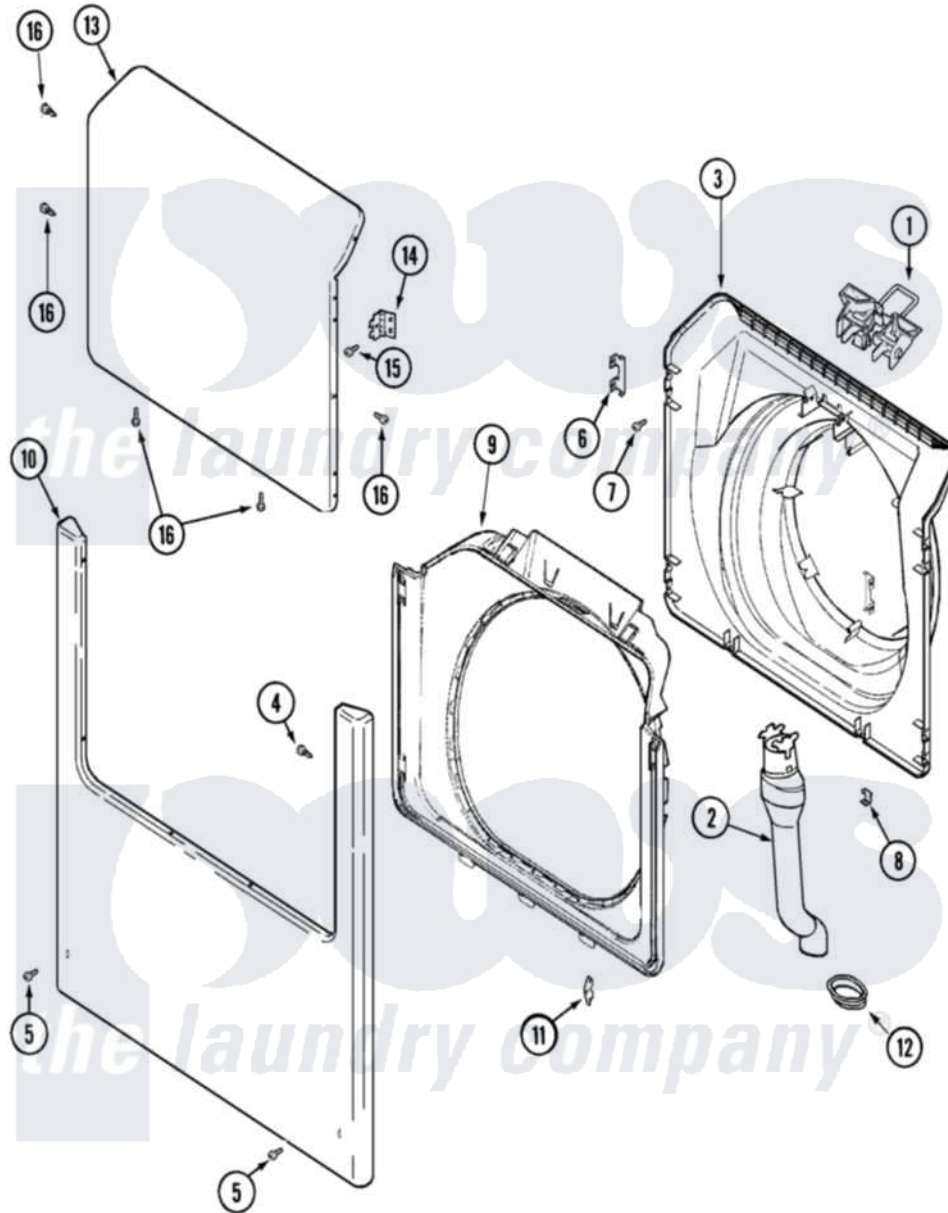

Maytag MAH21PDDXW 09 - DOOR, SHROUD, & FRONT PANEL

Maytag [Commercial Maytag MAH21PDDXW Washer Parts](#) Parts Diagram 09 - DOOR, SHROUD, & FRONT PANEL
 Click on the part number to view part

Item	Original Part Number	Replaced By	Status	Part Description
001	22003269			Door, Lock Hoop Assembly
002	22003850			Vent Tube Assembly
003	22003275			Door, Inner/Door Strike
004	22002244			Clip, Grounding
005	33002190			SCrew, C BraCe, BraCket, Cabinet
006	22002038			Clip, Door
007	22002007			Screw, Wire Frame
008	22002039			Clip, Door
009	22003516	22002234		Shroud And Dispenser Hose
010	22002663		Not Available	PANEL, FRONT (BISQ)
"	22002836			Panel, Front
011	33001764			Cover, Hinge Hole
"	33001846			Screw, Hinge Hole Cover
"	33002349			Cover, Hinge Hole
012	22003075			Grommet, Vent Tube
013	22003785			Door, Outer

"	22003786	Not Available	DOOR, OUTER (BSQ)
014	22002798		Hinge, Door
015	22002062	98006631	Screw
"	22002243		Screw, Front Panel And Hinge
"	22002244		Clip, Grounding
016	22002063		Screw No.8-18AB Wafer Head