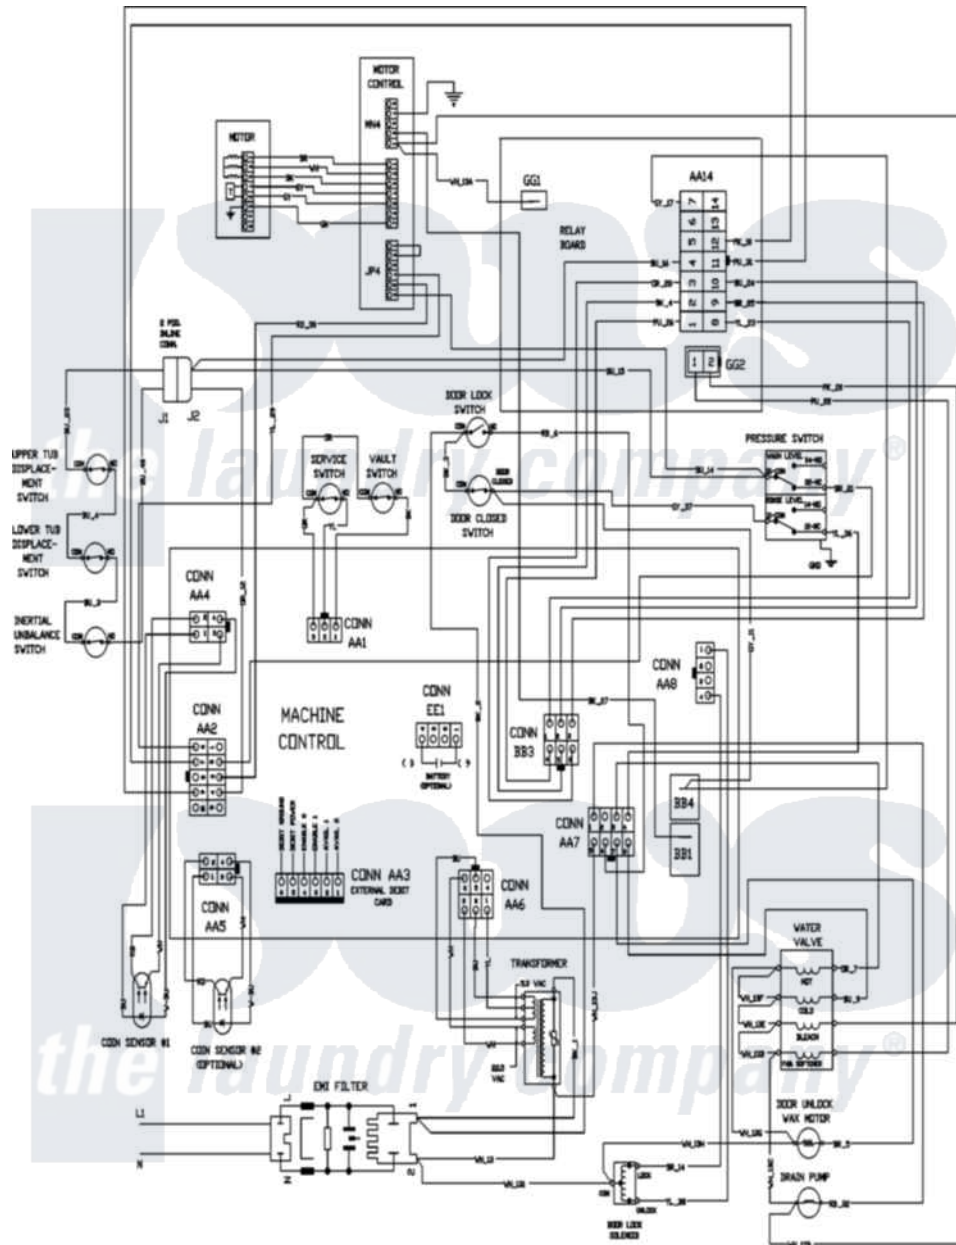

# Maytag MAH21PDDXW 10 - WIRING INFORMATION

Maytag Commercial Maytag MAH21PDDXW Washer Parts Parts Diagram 10 - WIRING INFORMATION  
 Click on the part number to view part

Item	Original Part Number	Replaced By	Status	Part Description
001	NLA		Not Available	WIRING INFORMATION