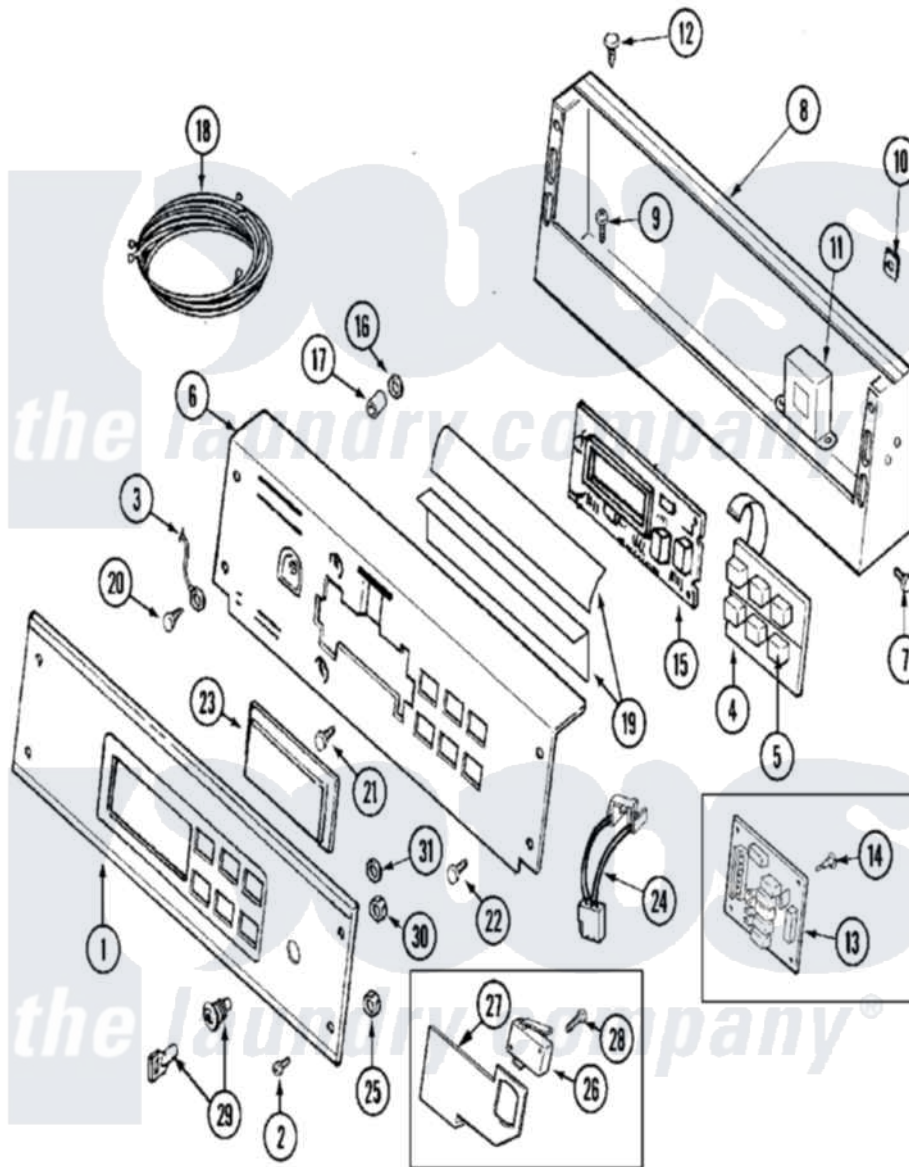

Maytag MAH21PNAWW 01 - CONTROL PANEL

Maytag Commercial Maytag MAH21PNAWW Washer Parts Parts Diagram 01 - CONTROL PANEL
 Click on the part number to view part

Item	Original Part Number	Replaced By	Status	Part Description
001	22003746			Panel, Control
002	215506			Screw, Control Panel Overlay
003	205810			Wire, Ground
004	206808	W10135389		Push Button And Switch Assembly
"	215527	W10140652		Screw, 6-20 X 1/2
005	215517	W10131113		Push Button
006	22003697			Bracket, Back
007	212276	W10116760		Screw
008	216423	3370225		Screw
"	22003101			Console
009	22002925	3370225		Screw
010	215003			Fastener, Panel And Bracket
011	22001960			Transformer
012	22002925	3370225		Screw
013	22003026	22004171		Relay Board OPL
014	22002943			Stand-Off

015	22003700		Control Board
016	912077		Locknut, Reader Harness
017	33001204		Stand-Off, Ccontrol Board
018	22002782		Pad, Foam
"	22003701	22003675	Harness, Wire
"	22003858		EMI Suppression Filter, 16a
"	22003934		Wire Harness
"	33002090		Harness, Service
019	22002954		Deflector, Water
020	210186	3370225	Screw
021	215526		Screw, Circuit Board
022	215527	W10140652	Screw, 6-20 X 1/2
023	22001962	W10131114	Cover, Display
024	33002090		Harness, Service
025	22003702	W10177242	Hex-Nut 9/32 - 28
026	22002367		Switch, Sensor
027	33001982		Bracket, Switch Mounting
028	22002368		Screw, Sensor Switch Bracket
029	213750	W10133266	Cam-Lock
"	22002349	W10116737	Lock
030	212328	W10139762	Hex Nut, 3/4-27
031	22001354	W10177242	Hex-Nut 9/32 - 28
032	NLA	Not Available	MANUAL-USE & CARE