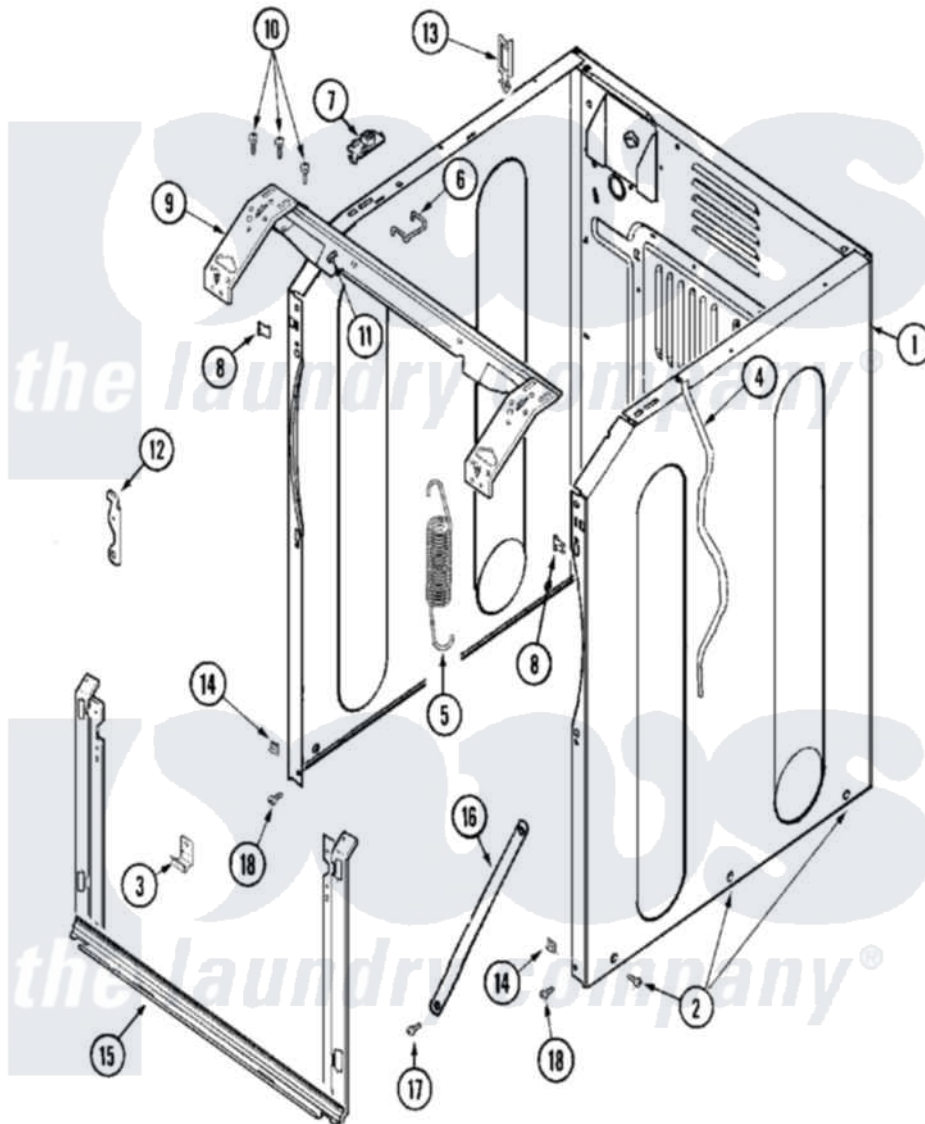

Maytag MAH21PNAWW 03 - CABINET-FRONT

Maytag Commercial Maytag MAH21PNAWW Washer Parts Parts Diagram 03 - CABINET-FRONT
 Click on the part number to view part

Item	Original Part Number	Replaced By	Status	Part Description
001	22003639			Cabinet Assembly
002	22003409	213007		Xfor Cabinet See Cabinet, Back
003	22002239			Clip, Front Panel
004	33001836			Strap, Top Cover Support
005	22003254			Spring, Cabinet To Tub
006	22002297			Support, Spring
007	22001997			Spacer, Top Cover
008	22002049			Clip Note: Clip, Front Panel
009	22003637			BRACE ASSEMBLY, TOP CROSS CONTAINS ITEMS 12 & 13
010	22001995			Screw Note: Screw, Tumbler Front And Shroud
011	22002014			Clip, Harness To Support
012	22002247	33002597		Hook, Security
013	22003298			Retainer, Wire
014	22002013			Stop, Shipping

015	22003638	22003652	Shroud Support Assembly
016	22002259	22002767	Brace, Cross
017	22001995		Screw Note: Screw, Tumbler Front And Shroud
018	22001995		Screw Note: Screw, Tumbler Front And Shroud