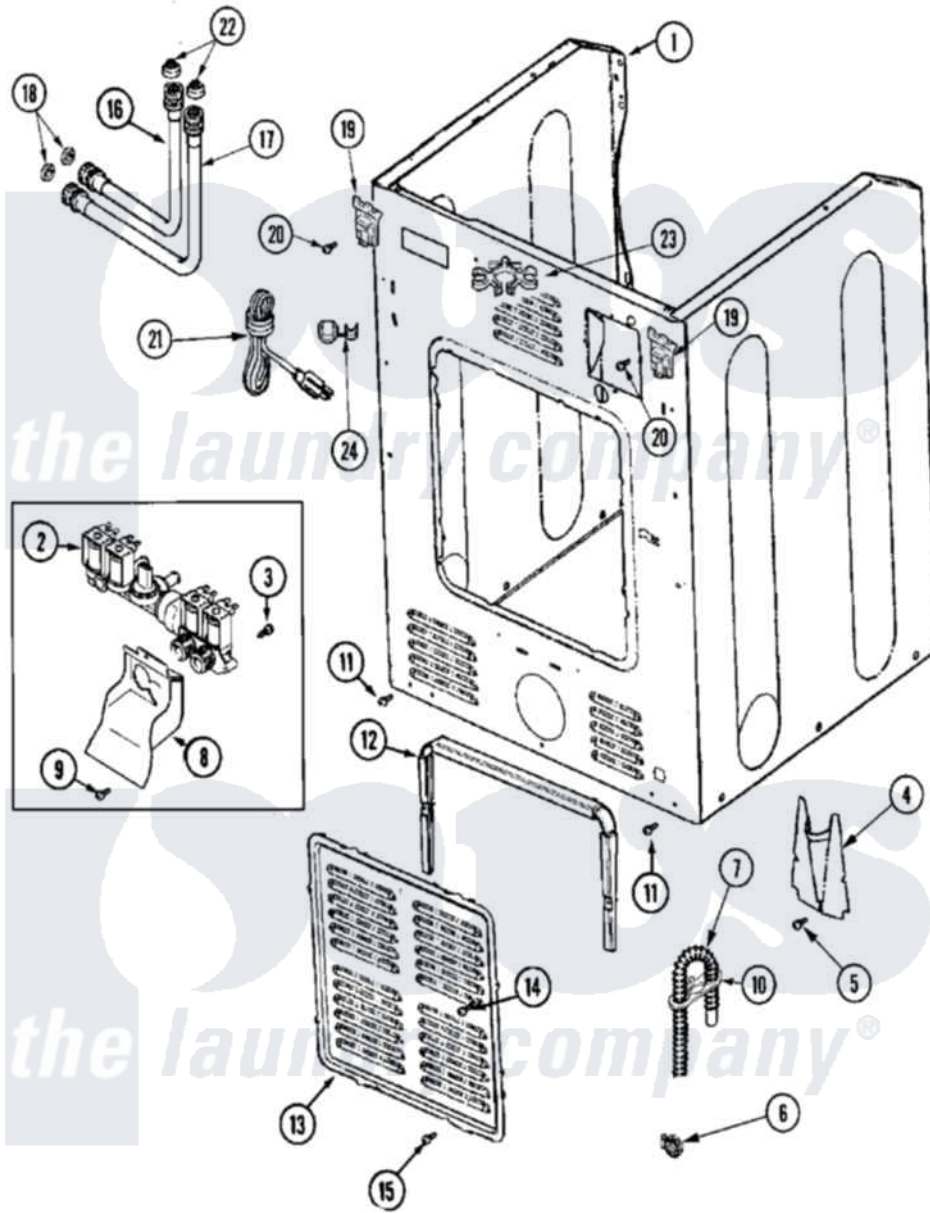

# Maytag MAH21PNAWW 04 - CABINET-REAR

Maytag Commercial Maytag MAH21PNAWW Washer Parts Parts Diagram 04 - CABINET-REAR  
 Click on the part number to view part

Item	Original Part Number	Replaced By	Status	Part Description
001	<a href="#">22003639</a>			Cabinet Assembly
002	<a href="#">22002944</a>			Valve, Water
"	<a href="#">22003940</a>			Water Valve
003	<a href="#">22002436</a>			Screw, Water Valve Bracket
004	<a href="#">22002704</a>			Cover, Drain Hose
005	<a href="#">22001995</a>			Screw Note: Screw, Tumbler Front And Shroud
006	<a href="#">22001984</a>	<a href="#">285655</a>		Clamp, Hose
007	22003319	<a href="#">12001807</a>		Drain Hose Kit
008	<a href="#">33002212</a>			Bracket, Water Valve
009	22002925	<a href="#">3370225</a>		Screw
010	<a href="#">22002892</a>			Retainer, Drain Hose
011	<a href="#">22001995</a>			Screw Note: Screw, Tumbler Front And Shroud
012	<a href="#">22002022</a>			Spacer, Access Panel
013	<a href="#">22002092</a>			Panel, Access
014	22002295	<a href="#">67006908</a>		Screw, Ice Rack

015	22002925	<a href="#">3370225</a>	Screw
016	22003682	<a href="#">12001901</a>	Kit-Inlet Hose Assembly
017	22003683	<a href="#">12001900</a>	Kit-Inlet Hose Assembly
018	<a href="#">Y013783</a>		Washer, Inlet Hose
019	22003367	<a href="#">22004095</a>	Hinge, Plastic
020	<a href="#">22001995</a>		Screw Note: Screw, Tumbler Front And Shroud
021	<a href="#">22003062</a>		Cord, Power
022	22002229	<a href="#">22002960</a>	Strainer, Washer Inlet
023	<a href="#">22002932</a>		Clip, Drain Hose
024	<a href="#">211881</a>		Grommet, Cord Part Not Used-Gas Models Only
"	<a href="#">22003057</a>		Plug, Hole