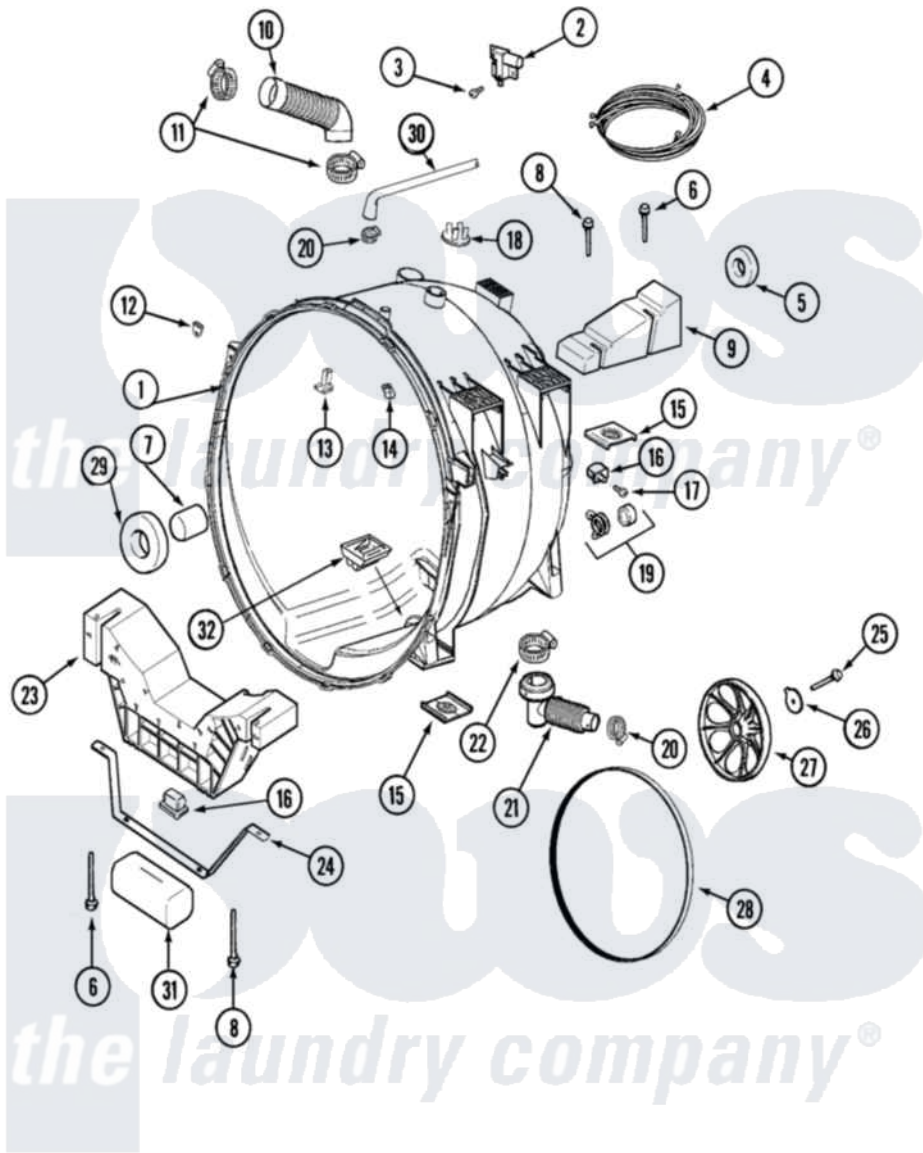

# Maytag MAH21PNAWW 05 - OUTER TUB

Maytag [Commercial Maytag MAH21PNAWW Washer Parts](#) Parts Diagram 05 - OUTER TUB  
 Click on the part number to view part

Item	Original Part Number	Replaced By	Status	Part Description
001	22002907	<a href="#">22004465</a>		Outer Tub Assembly, As Pack
"	22004080	<a href="#">22004465</a>		Outer Tub Assembly, As Pack
002	<a href="#">22002006</a>			Clip, Unbalance Switch Harness
"	22002045	<a href="#">22003302</a>		Switch, Internal Unbalance
003	22002061	<a href="#">910187</a>		Screw
"	22002300	<a href="#">9740848</a>		Screw, Mixing Valve Mounting
004	22003065	<a href="#">22004093</a>		Unbalance
"	<a href="#">22003684</a>			Wire Harness, Upper Sub Assembly
"	<a href="#">22003684</a>			Wire Harness, Upper Sub Assembly
"	<a href="#">22004052</a>			Harness Upper Sub Assembly
005	<a href="#">22003441</a>			Bearing, Rear
006	<a href="#">22003615</a>			Bolt, Double Sems 5-3/8
"	22003828	<a href="#">33002973</a>		Screw, No.9-15 X 1.00 Hx WS
007	<a href="#">22002935</a>			Spacer, Bearing