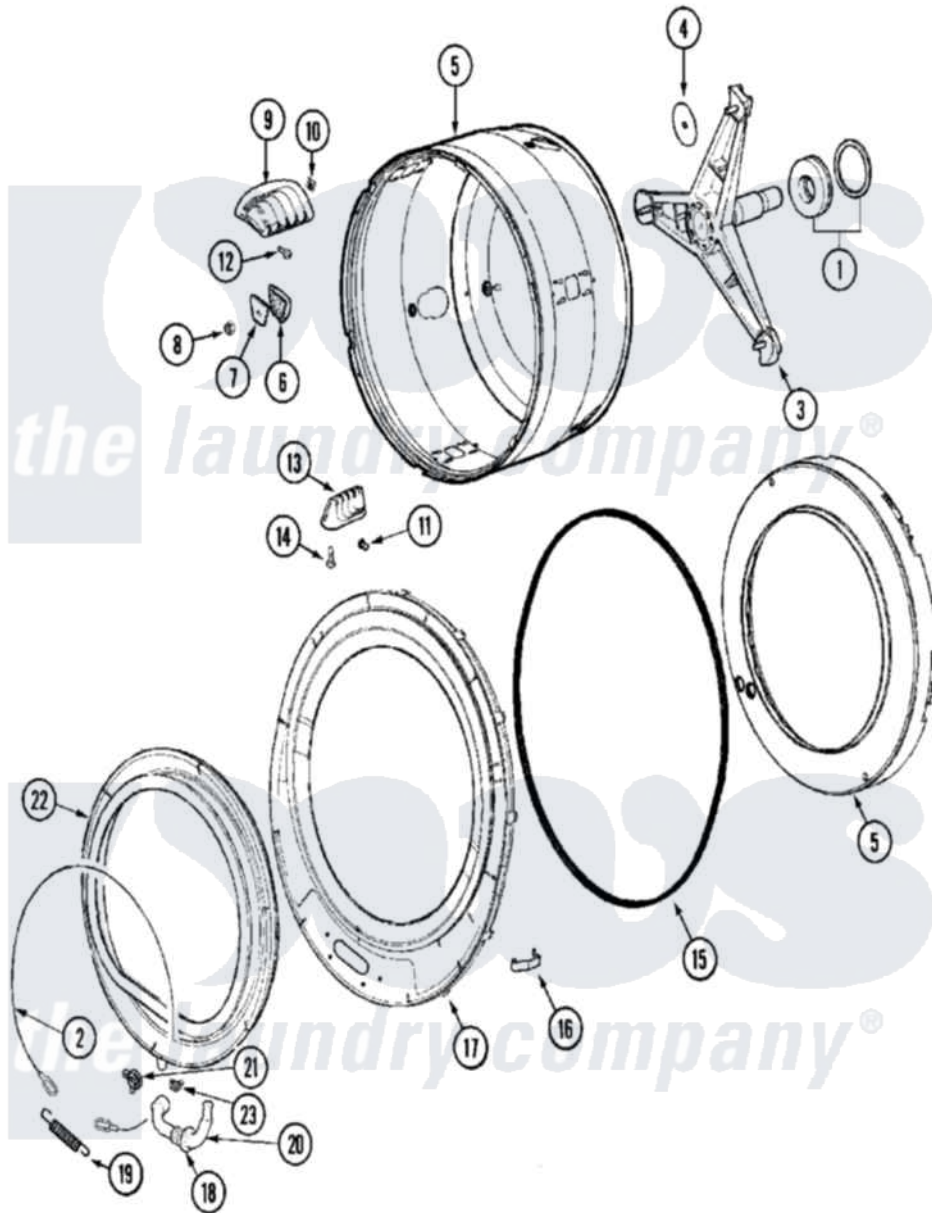

Maytag MAH21PNAWW 06 - SPINNER ASSEMBLY & OUTER TUB COVER

Maytag [Commercial Maytag MAH21PNAWW Washer Parts](#) Parts Diagram 06 - SPINNER ASSEMBLY & OUTER TUB COVER

[Click on the part number to view part](#)

Item	Original Part Number	Replaced By	Status	Part Description
001	12001478	12002022		Lip Seal Kit
"	12002022			Lip Seal Kit
002	22002327			Wire, Boot Clamp
003	22002123			Tube, Molykote
"	22002897	W10181639		Support
"	22003925	W10181639		Support
004	22002023			Washer, Plastic
005	22003670	6-2717080		Spinner As
006	22002482			Washer, Profile
007	22002020			Washer, Spinner Support
008	22002122	2207454		Nut, Hex
009	22001985			Baffle, Drip
010	22002009			Grommet, Baffle
011	22001999			Grommet, Baffle
012	22003556			Screw, Baffle
013	22001986			Baffle, Drip

014	22002059		Screw, Baffle
015	22002077		Seal, Tub Cover
016	22002050		Clip, Tub To Cover
017	22003212		Cover, Tub --W
"	22004079	22004464	Outer Tub Cover Kit
"	22004254		Cover, Tub W/Sealandcaps Aspk
018	22003074		Guard, Hose
019	22002099		Spring, Tub
020	22003071	22004477	Drain Hose, Door Boot
021	Y22003072	22003072	CLAMP, HOSE DOUBLE WIRE
022	22003070	12002533	Boot Kit
023	22003073	596669	Clamp, Manifold