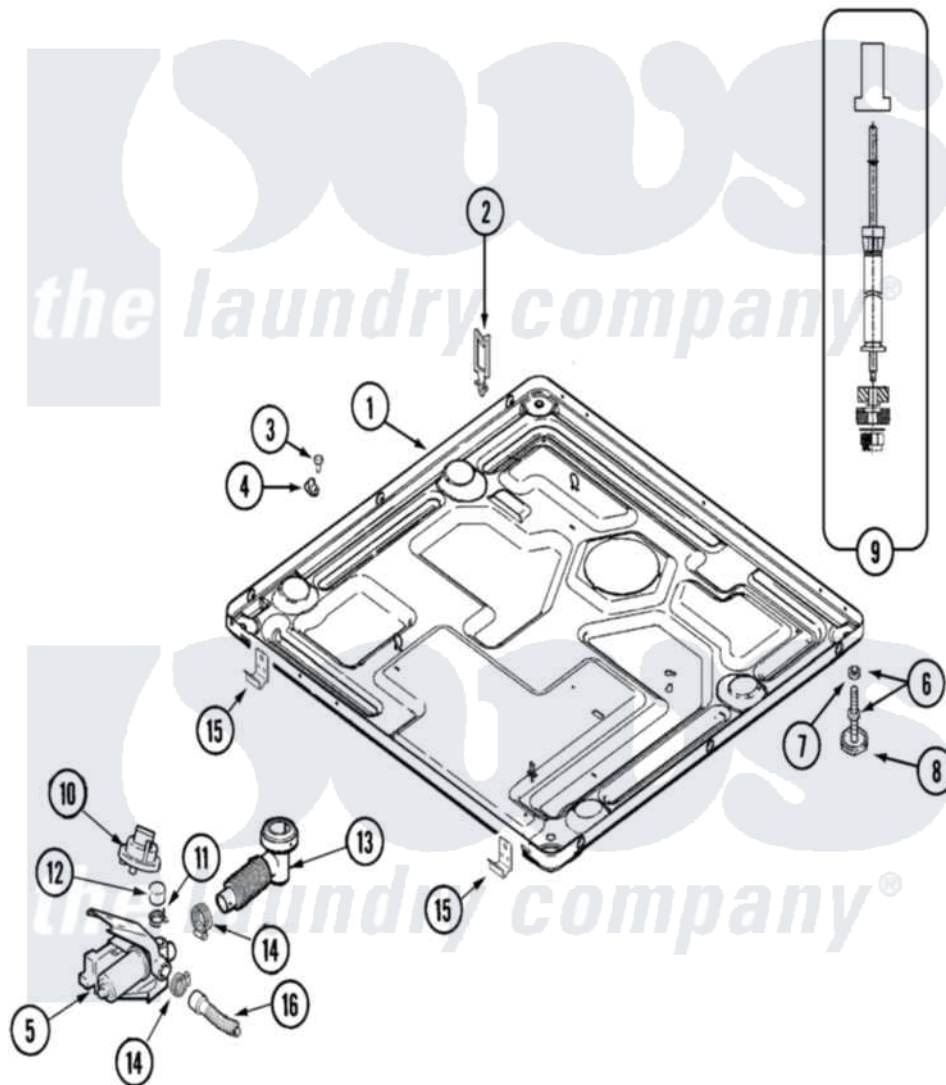

Maytag MAH21PNAWW 07 - BASE

Maytag [Commercial Maytag MAH21PNAWW Washer Parts](#) Parts Diagram 07 - BASE
 Click on the part number to view part

Item	Original Part Number	Replaced By	Status	Part Description
001	22003605			Base Weld Assembly
002	22003298			Retainer, Wire
003	Y313561			Screw---NA
004	22003327			Clamp, Lcd Harness To Cover
005	22003244	25001052		Pump Assembly
006	22003544			Adjustable Leg W/Foot And Nut
007	Y052740	62739		Nut, Lock
008	210684			Foot, Adjustable Leg
009	22001988			Strut Assembly-Rear
010	22003728			Switch, Pressure Items 22-30 Listed As Series
"	NLA		Not Available	BAG, PLASTIC W/DRAWSTRING
011	22002853	285655		Clamp, Hose
012	22003268			Cap, Rubber
013	22003262			Hose, Tub To Pump Outlet

014	202515	596669	Clamp, Manifold
015	22001995		Screw Note: Screw, Tumbler Front And Shroud
"	22002239		Clip, Front Panel
016	22002892		Retainer, Drain Hose
"	22003319	12001807	Drain Hose Kit