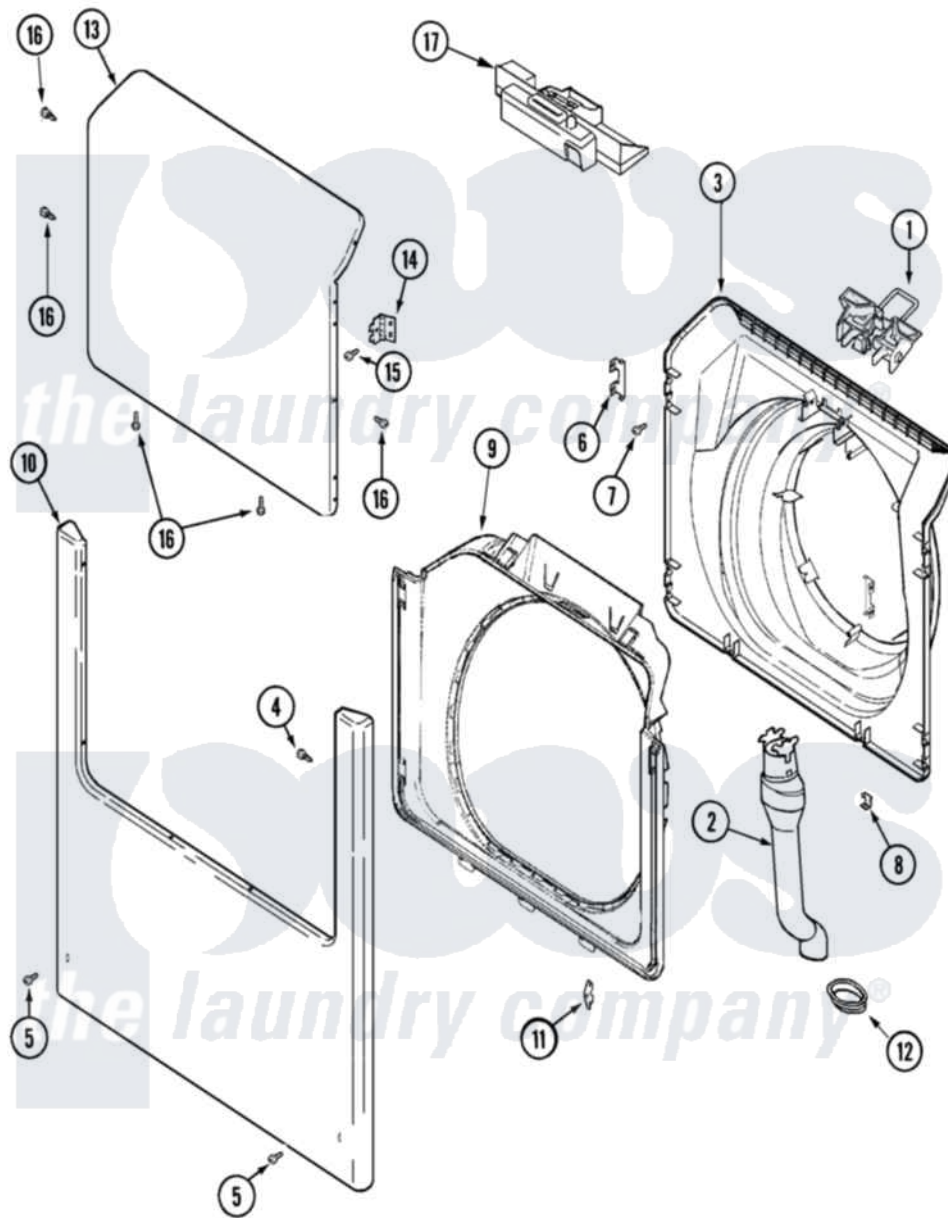

Maytag MAH21PNAWW 08 - DOOR, SHROUD, FRONT PANEL & LATCH ASSY

Maytag [Commercial Maytag MAH21PNAWW Washer Parts](#) Parts Diagram 08 - DOOR, SHROUD, FRONT PANEL & LATCH ASSY

[Click on the part number to view part](#)

Item	Original Part Number	Replaced By	Status	Part Description
001	22003269			Door, Lock Hoop Assembly
002	22003576	22003850		Vent Tube Assembly
003	22003275			Door, Inner/Door Strike
004	22002244			Clip, Grounding
005	33002190			SCrew, C BraCe, BraCket, Cabinet
006	22002038			Clip, Door
007	22002007			Screw, Wire Frame
008	22002039			Clip, Door
009	22003516	22002234		Shroud And Dispenser Hose
010	22002836			Panel, Front
011	22002095	12001994		Cover
"	33001764			Cover, Hinge Hole
"	33001846			Screw, Hinge Hole Cover
012	22003075			Grommet, Vent Tube

013	22003785		Door, Outer
014	22002798		Hinge, Door
015	22002062	98006631	Screw
016	22002063		Screw No.8-18AB Wafer Head
017	22003706		Door Lock Assembly, Commercial