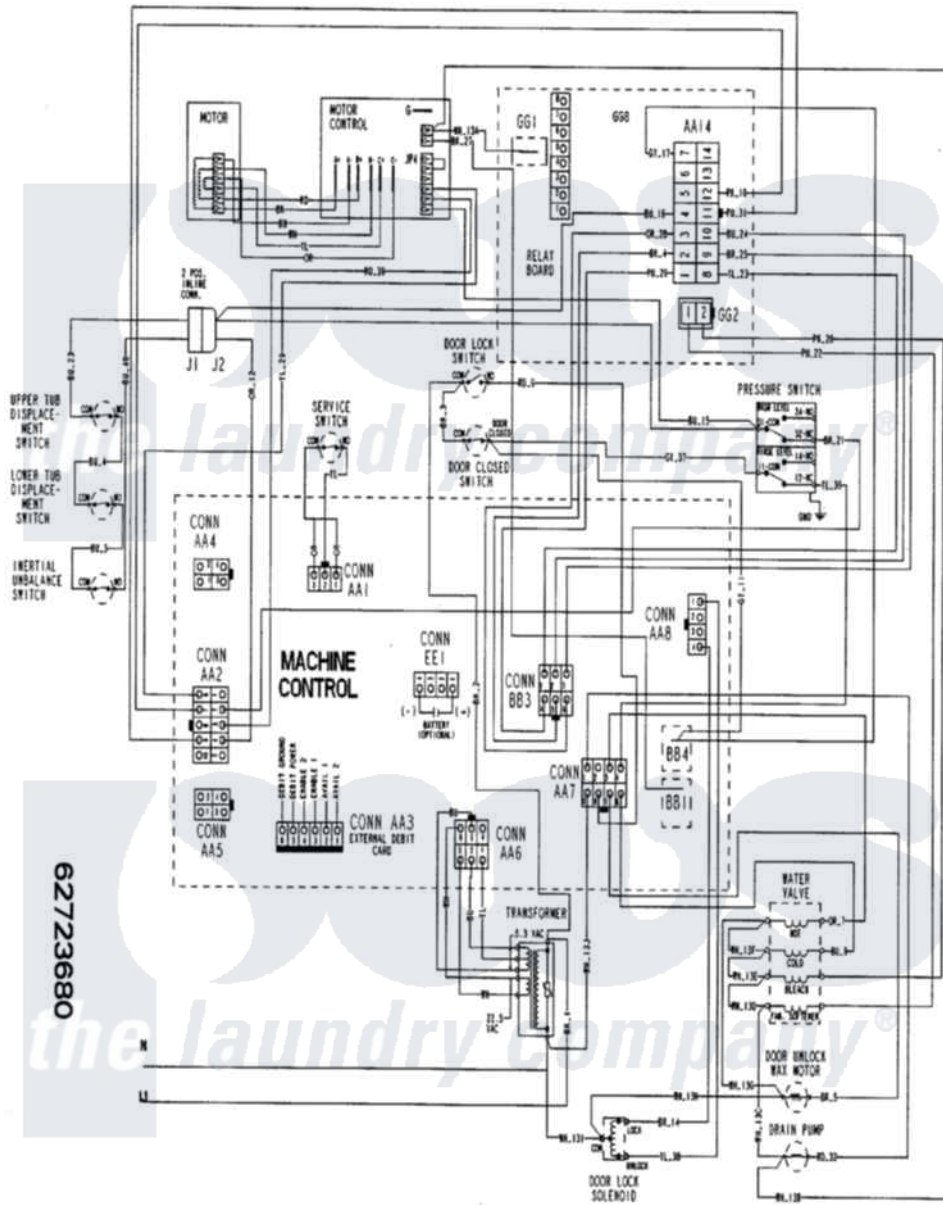

Maytag MAH21PNAWW 09 - WIRING INFORMATION

Maytag Commercial Maytag MAH21PNAWW Washer Parts Parts Diagram 09 - WIRING INFORMATION
 Click on the part number to view part

Item	Original Part Number	Replaced By	Status	Part Description
001	NLA		Not Available	WIRING INFORMATION
"	NLA		Not Available	WIRING INFORMATION