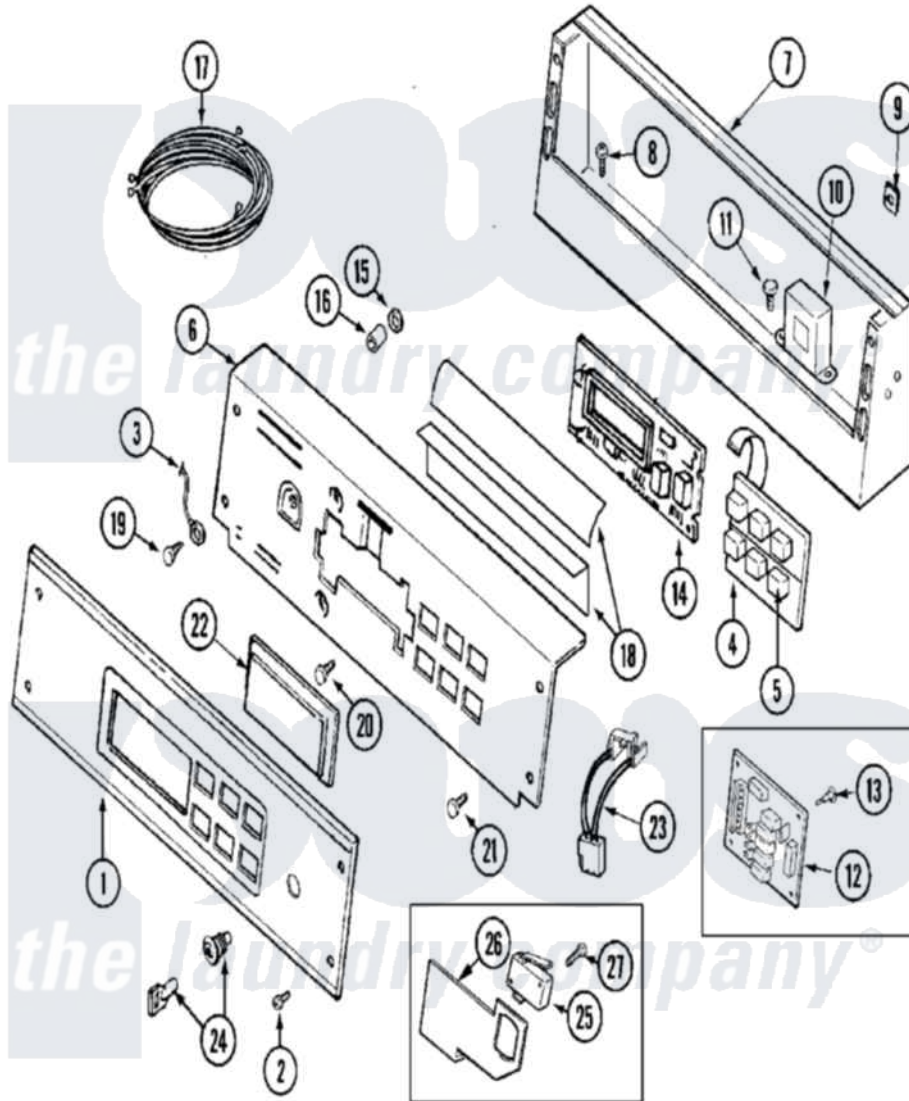

Maytag MAH21PNDGW 01 - CONTROL PANEL

Maytag Commercial Maytag MAH21PNDGW Washer Parts Parts Diagram 01 - CONTROL PANEL
 Click on the part number to view part

Item	Original Part Number	Replaced By	Status	Part Description
001	22004350			Facia - PN (CONTROL PANEL)
002	215506			Screw, Control Panel Overlay
003	205810			Wire, Ground
004	206808	W10135389		Push Button And Switch Assembly
"	215527	W10140652		Screw, 6-20 X 1/2
005	215517	W10131113		Push Button
006	22003697			Bracket, Back
007	22003101			Console
008	22002925	3370225		Screw
009	215003			Fastener, Panel And Bracket
010	22002139			Transformer
011	22001419			Nut, Transformer
"	22002925	3370225		Screw
012	22004172			Relay Board Drs
013	22002943			Stand-Off

014	22003703		Board, Control
015	912077		Locknut, Reader Harness
016	33001204		Stand-Off, Ccontrol Board
017	22003858		EMI Suppression Filter, 16a
"	22004096		Wire Harness - PD Export
018	22002954		Deflector, Water
019	211252		Screw, Ground Wire
020	215526		Screw, Circuit Board
021	215527	W10140652	Screw, 6-20 X 1/2
022	22001962	W10131114	Cover, Display
023	33002090		Harness, Service
024	213750	W10133266	Cam-Lock
"	Y206081	W10116737	Lock
025	22003063		Shield, Programming Switch
"	22003578		Switch, Sensor-Export
026	33001982		Bracket, Switch Mounting
027	22002368		Screw, Sensor Switch Bracket
028	22003787	Not Available	MANUAL, USE & CARE