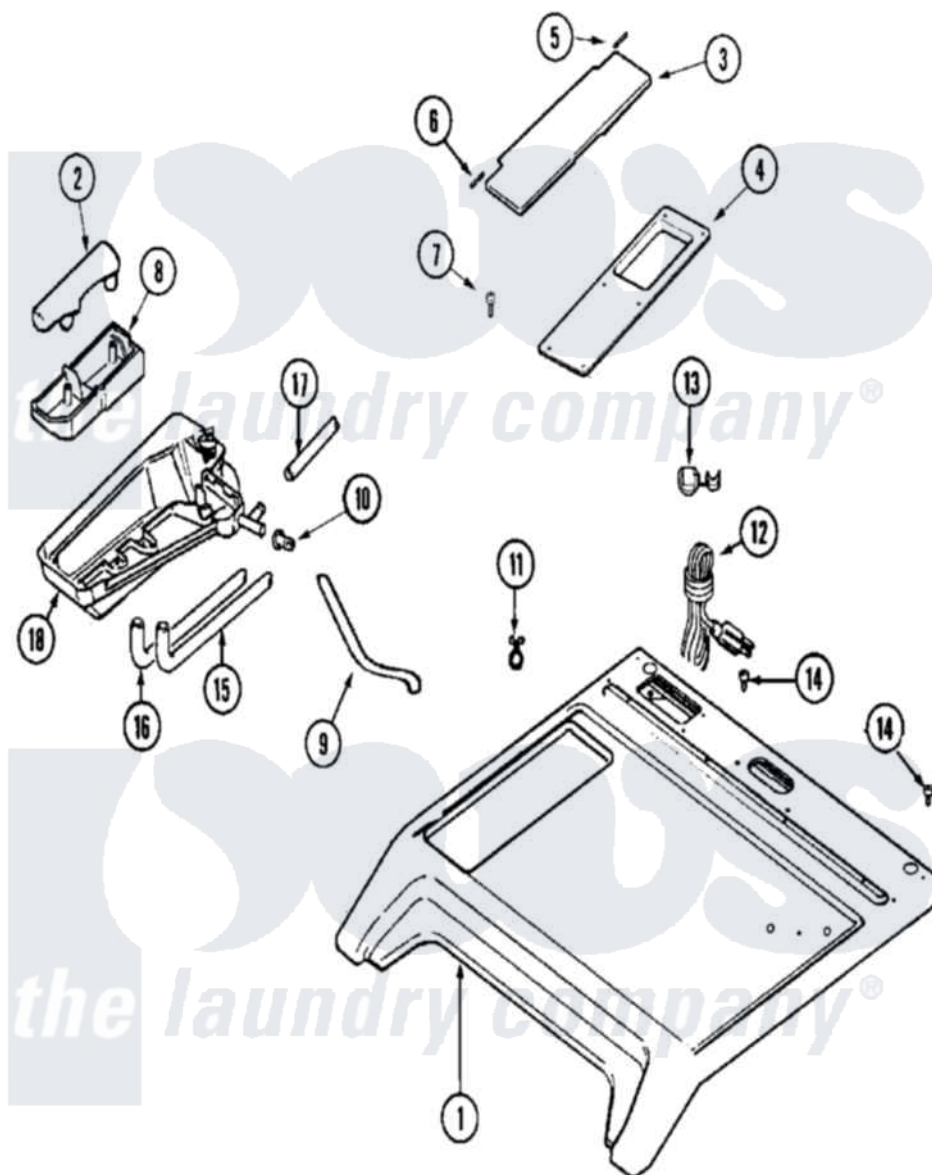

Maytag MAH21PNDGW 02 - TOP

Maytag [Commercial Maytag MAH21PNDGW Washer Parts](#) Parts Diagram 02 - TOP
 Click on the part number to view part

Item	Original Part Number	Replaced By	Status	Part Description
001	22004180			Cover, Top
002	22002266			Cap, Siphon
003	22002941			Lid, Dispenser Commercial
004	22003665			Bezel, Dispenser
005	Y912678	6-912678		Pin- Hinge
006	Y912679			Pin, Hinge
007	22002031			Pin, Bezel
"	22002230	400021-1		Screw
008	22002265			Cup, Siphon
009	205161	489503		Clamp
"	22002556			Screw, Baffle
010	22001900			Preventer, Back Flow
011	22002027	74007164		Lock- Pins
012	22003540			Cord, Power
"	22003705		Not Available	ADAPTER, CORD EXPORT
"	22004405		Not Available	CORD ADAPTER ASSY

013	216183		Grommet, Cord Export
014	210186	3370225	Screw
015	205161	489503	Clamp
"	22002551		Hose, Bleach
016	205161	489503	Clamp
"	22003634		Hose, Fabric Softener
017	205161	489503	Clamp
"	22002553		Hose, Detergent
018	22002555		Flume, Dispenser
"	22002768	12001558	Dispenser Bottom With 4 Clamps