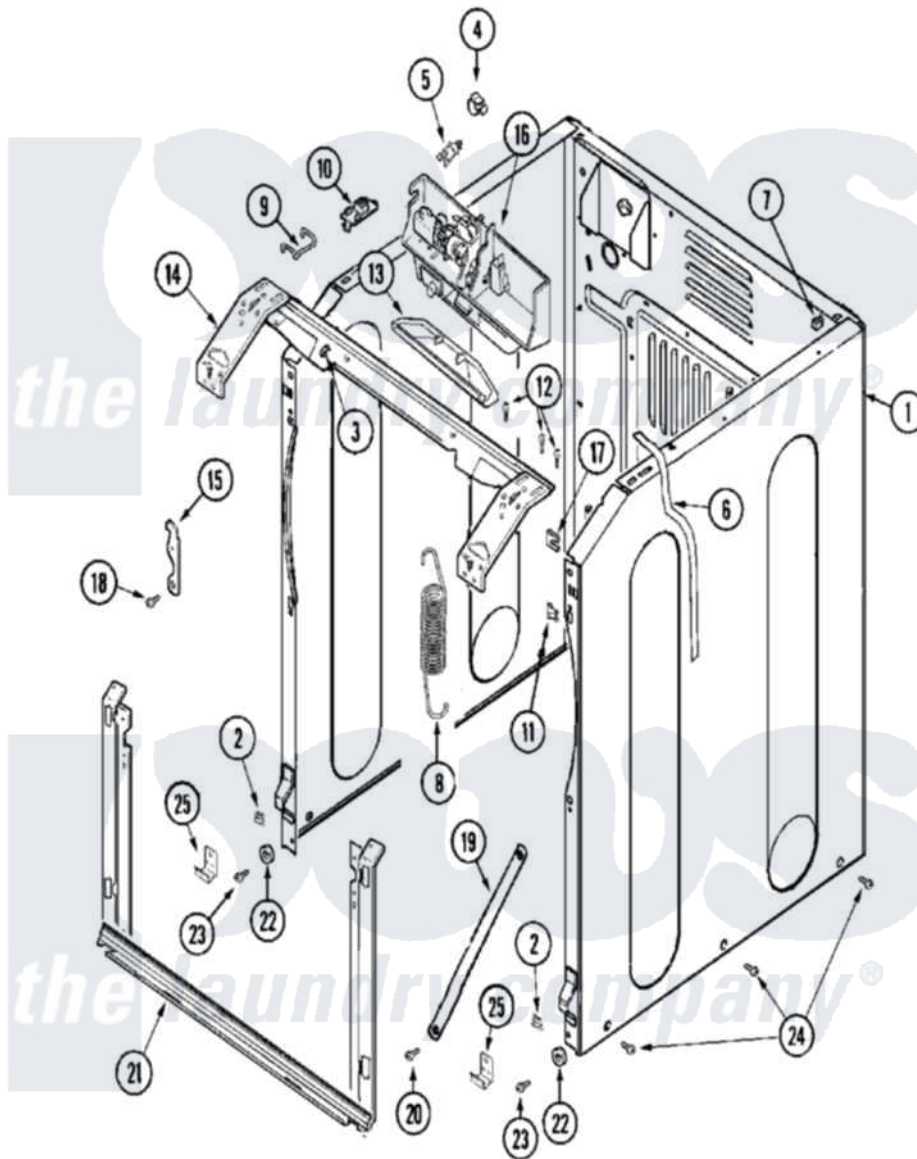

Maytag MAH21PNDGW 03 - CABINET-FRONT

Maytag [Commercial Maytag MAH21PNDGW Washer Parts](#) Parts Diagram 03 - CABINET-FRONT
 Click on the part number to view part

Item	Original Part Number	Replaced By	Status	Part Description
001	22003639			Cabinet Assembly
002	22002013			Stop, Shipping
003	22002014			Clip, Harness To Support
004	22002014			Clip, Harness To Support
005	22003298			Retainer, Wire
006	33001836			Strap, Top Cover Support
007	310933	33002194		Nut, Speed
008	22003254			Spring, Cabinet To Tub
009	22002297			Support, Spring
010	22001997			Spacer, Top Cover
011	22002239			Clip, Front Panel
012	22001995			Screw Note: Screw, Tumbler Front And Shroud
013	22002957			Cover, Latch Assembly
014	22003637			BRACE ASSEMBLY, TOP CROSS CONTAINS ITEMS 12 & 13

015	33002597		Hook, Security
016	22003706		Door Lock Assembly, Commercial
017	22002049		Clip Note: Clip, Front Panel
018	22001995		Screw Note: Screw, Tumbler Front And Shroud
019	22002767		Brace, Cross
020	22001995		Screw Note: Screw, Tumbler Front And Shroud
021	22003638	22003652	Shroud Support Assembly
022	22002025		Disc, Front Panel Spacer
023	22001995		Screw Note: Screw, Tumbler Front And Shroud
024	213007		Xfor Cabinet See Cabinet, Back
025	22002239		Clip, Front Panel