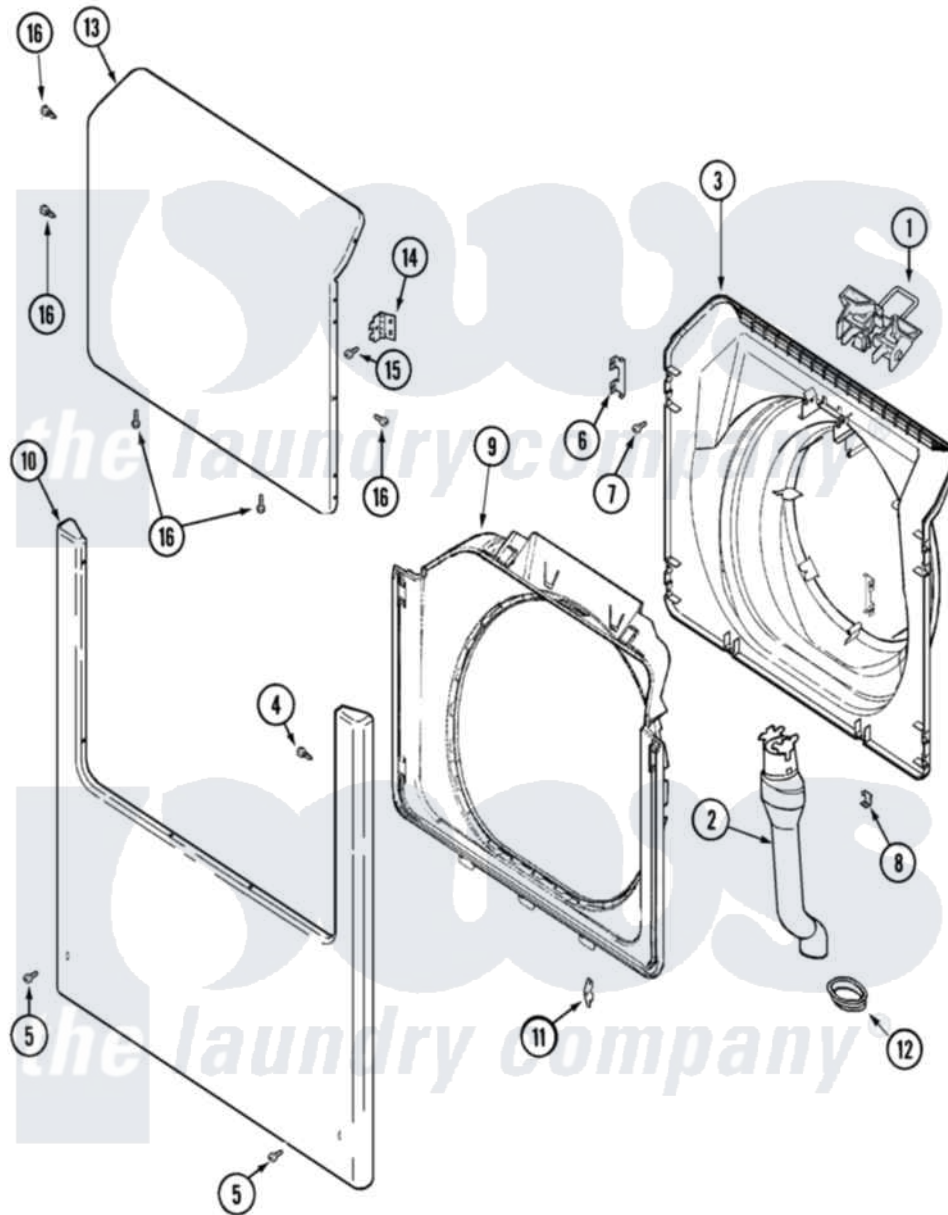

Maytag MAH21PNDGW 04 - DOOR & FRONT PANEL

Maytag Commercial Maytag MAH21PNDGW Washer Parts Parts Diagram 04 - DOOR & FRONT PANEL
 Click on the part number to view part

Item	Original Part Number	Replaced By	Status	Part Description
001	22003269			Door, Lock Hoop Assembly
002	22003850			Vent Tube Assembly
003	22003275			Door, Inner/Door Strike
004	22002244			Clip, Grounding
005	33002190			SCrew, C BraCe, BraCket, Cabinet
006	22002038			Clip, Door
007	22002007			Screw, Wire Frame
008	22002039			Clip, Door
009	22003516	22002234		Shroud And Dispenser Hose
010	22002241	22002836		Panel, Front
011	33001764			Cover, Hinge Hole
"	33001846			Screw, Hinge Hole Cover
012	22003075			Grommet, Vent Tube
013	22002333			Label, Open Door
"	22003785			Door, Outer
014	22002798			Hinge, Door

015	22002062	98006631	Screw
"	22002243		Screw, Front Panel And Hinge
"	22002244		Clip, Grounding
016	22002063		Screw No.8-18AB Wafer Head