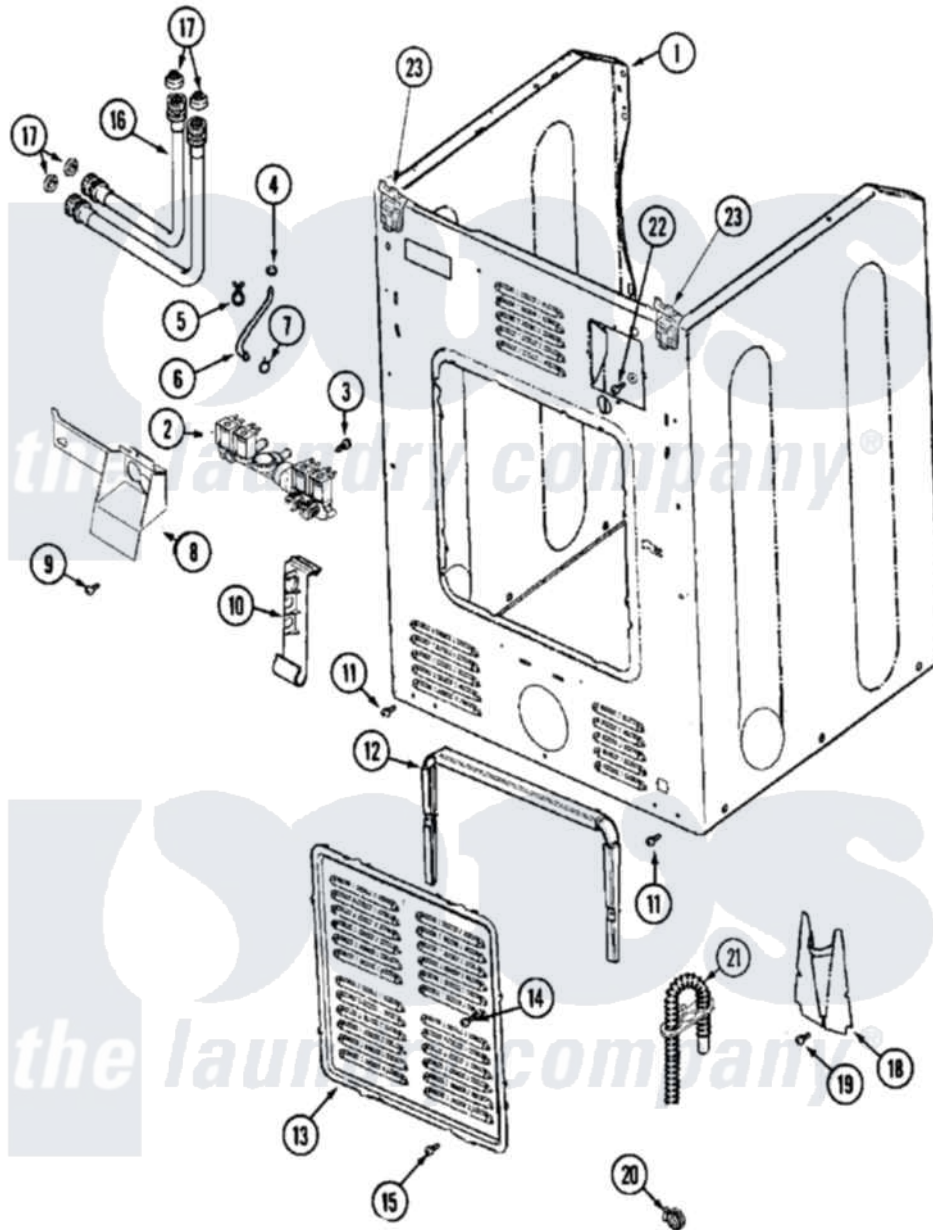

Maytag MAH21PNDGW 05 - CABINET-REAR

Maytag Commercial Maytag MAH21PNDGW Washer Parts Parts Diagram 05 - CABINET-REAR
 Click on the part number to view part

| Item | Original Part Number | Replaced By | Status | Part Description |
|------|--------------------------|--------------------------|--------|---|
| 001 | 22002013 | | | Stop, Shipping |
| " | 22003639 | | | Cabinet Assembly |
| 002 | 22002903 | | | Valve, Water |
| 003 | Y313561 | | | Screw----NA |
| 004 | 22002054 | 285655 | | Clamp, Hose |
| 005 | 22003707 | | | Cable, Tie |
| 006 | 22002083 | | | Hose, Injector |
| 007 | 216169 | 596669 | | Clamp, Manifold |
| 008 | 33002212 | | | Bracket, Water Valve |
| 009 | 22002436 | | | Screw, Water Valve Bracket |
| 010 | 22004095 | | | Hinge, Plastic |
| 011 | 22001995 | | | Screw Note: Screw, Tumbler Front And Shroud |
| 012 | 22002022 | | | Spacer, Access Panel |
| 013 | 22002092 | | | Panel, Access |
| " | 22004355 | | | Rear Access Panel |
| 014 | 22002295 | 67006908 | | Screw, Ice Rack |

| | | | |
|-----|--------------------------|--------------------------|---|
| 015 | 22001996 | 3370225 | Screw |
| 016 | 35-3400 | | Inlet Hose Assembly |
| " | 35-3401 | | Inlet Hose Assembly |
| 017 | 12001413 | | Strainer And Washer Kit |
| 018 | 22002704 | | Cover, Drain Hose |
| 019 | 22001995 | | Screw Note: Screw, Tumbler Front And Shroud |
| 020 | 22001984 | 285655 | Clamp, Hose |
| 021 | 12001659 | 12001807 | Drain Hose Kit |
| " | 22002892 | | Retainer, Drain Hose |
| 022 | NLA | Not Available | SCREW----NA |