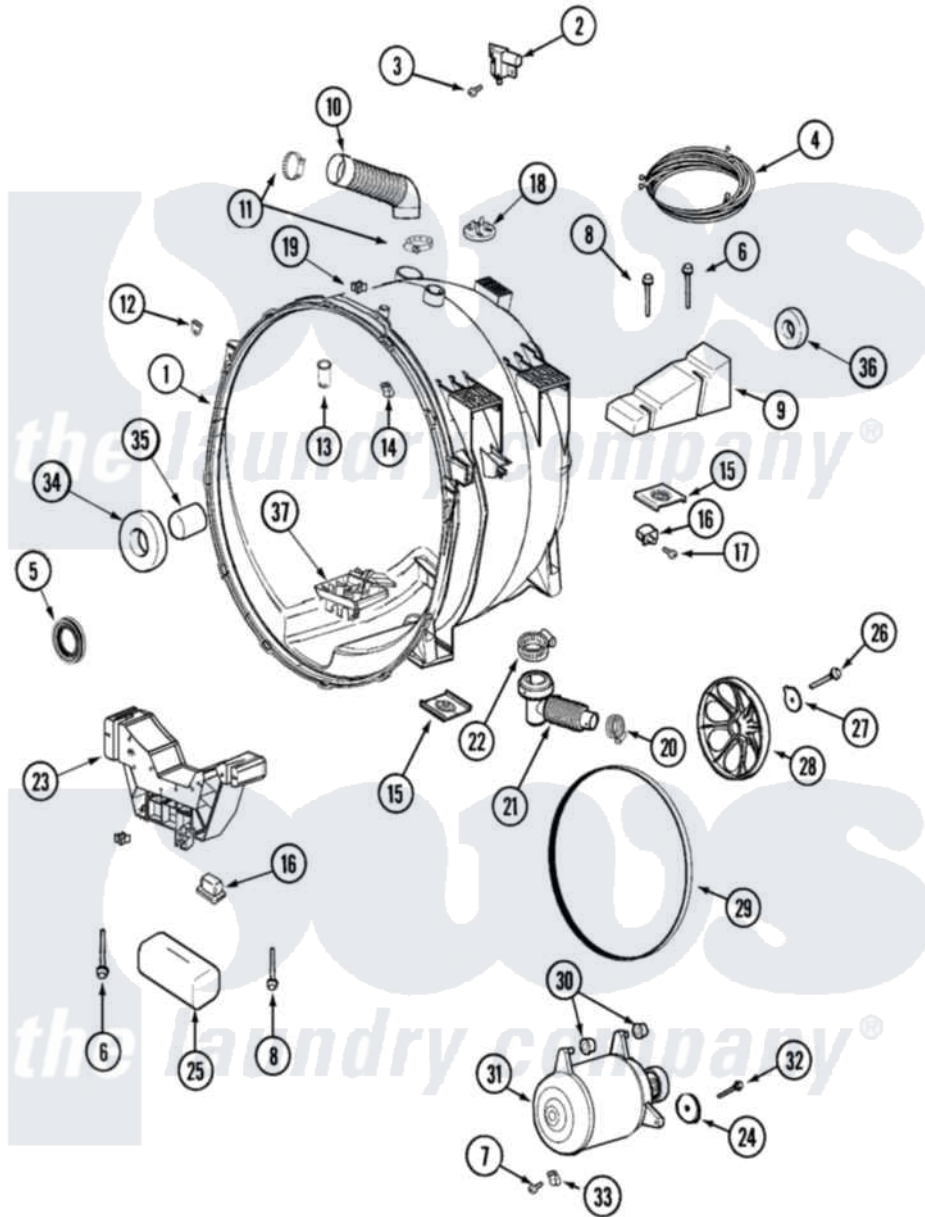

Maytag MAH21PNDGW 06 - OUTER TUB & MOTOR

Maytag Commercial Maytag MAH21PNDGW Washer Parts Parts Diagram 06 - OUTER TUB & MOTOR
 Click on the part number to view part

Item	Original Part Number	Replaced By	Status	Part Description
001	22002061	910187		Screw
"	22004465			Outer Tub Assembly, As Pack
002	22003302			Switch, Internal Unbalance
003	22002061	910187		Screw
"	912615	33002917		Screw, No.10-16
004	22004052			Harness Upper Sub Assembly
005	12002022			Lip Seal Kit
006	22003615			Bolt, Double Sems 5-3/8
"	33002973			Screw, No.9-15 X 1.00 Hx WS
007	22002019			Screw, Wire Clip To Motor Cnt
008	22003616			Bolt, Double Sems 3-3/8
"	33002973			Screw, No.9-15 X 1.00 Hx WS
009	22002102			Weight, Counter Balance
010	22002083			Hose, Injector
011	22003627	616099		Clamp
012	22002103			Clip, U

013	22004310		Water Deflector
014	22002006		Clip, Unbalance Switch Harness
015	22002065		Nut, Counter Balance
016	22002044		Switch, Tub Displacement
017	22002061	910187	Screw
018	22002061	910187	Screw
"	22002797		Clip, Hose
019	22002006		Clip, Unbalance Switch Harness
"	22002019		Screw, Wire Clip To Motor Cnt
020	22001984	285655	Clamp, Hose
021	22003262		Hose, Tub To Pump Outlet
022	22002053	696392	Hose Clamp
023	22003826	22004472	Bracket, Lower
"	22004472		Bracket, Lower
"	33002973		Screw, No.9-15 X 1.00 Hx WS
024	22002086	22002320	Washer, Belt Tension Bolt
025	22003827		Cushion
026	22002057	22003937	Screw, Retaining Bolt
027	22003936		Washer
028	22002315		Pulley, Spinner
029	22002313	12001788	Kit, Belt And Isolator--W
030	22003329		Isolator, Motor
031	22003856		Motor, Variable Speed
032	22003686		Bolt, Motor
033	22002006		Clip, Unbalance Switch Harness
034	22002934		Bearing, Front
035	22002935		Spacer, Bearing
036	22003441		Bearing, Rear
037	22002059		Screw, Baffle
"	22003710		Sump Cap W/ Labyrinth Feature