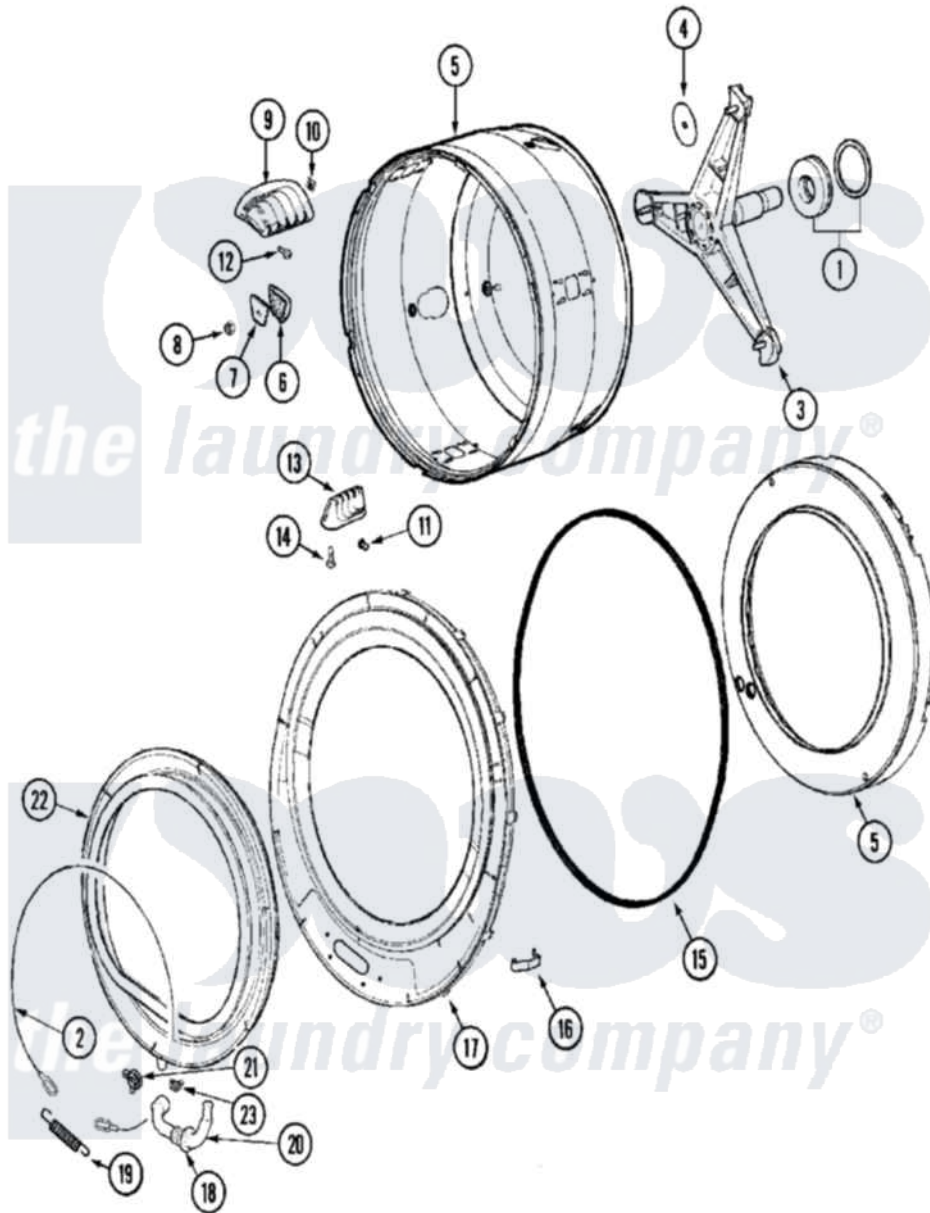

# Maytag MAH21PNDGW 07 - SPINNER ASSEMBLY & OUTER TUB COVER

Maytag [Commercial Maytag MAH21PNDGW Washer Parts](#) Parts Diagram 07 - SPINNER ASSEMBLY & OUTER TUB COVER

[Click on the part number to view part](#)

Item	Original Part Number	Replaced By	Status	Part Description
001	<a href="#">12002022</a>			Lip Seal Kit
002	<a href="#">22002327</a>			Wire, Boot Clamp
003	<a href="#">22002123</a>			Tube, Molykote
"	22004081	<a href="#">W10181639</a>		Support
004	<a href="#">22002023</a>			Washer, Plastic
005	22003549	<a href="#">6-2717080</a>		Spinner As
006	<a href="#">22002482</a>			Washer, Profile
007	<a href="#">22002020</a>			Washer, Spinner Support
008	22002122	<a href="#">2207454</a>		Nut, Hex
009	<a href="#">22001985</a>			Baffle, Drip
010	<a href="#">22002009</a>			Grommet, Baffle
011	<a href="#">22001999</a>			Grommet, Baffle
012	<a href="#">22003556</a>			Screw, Baffle
013	<a href="#">22001986</a>			Baffle, Drip
014	<a href="#">22002059</a>			Screw, Baffle
015	<a href="#">22002077</a>			Seal, Tub Cover

016	<a href="#">22002050</a>		Clip, Tub To Cover
017	22004264	<a href="#">22004254</a>	Cover, Tub W/Sealandcaps Aspk
018	<a href="#">22003074</a>		Guard, Hose
019	<a href="#">22002099</a>		Spring, Tub
020	22003071	<a href="#">22004477</a>	Drain Hose, Door Boot
021	Y22003072	<a href="#">22003072</a>	CLAMP, HOSE DOUBLE WIRE
022	<a href="#">22003893</a>		Door Boot, Black
023	<a href="#">22003073</a>	<a href="#">596669</a>	Clamp, Manifold
024	<a href="#">22003081</a>		Plug