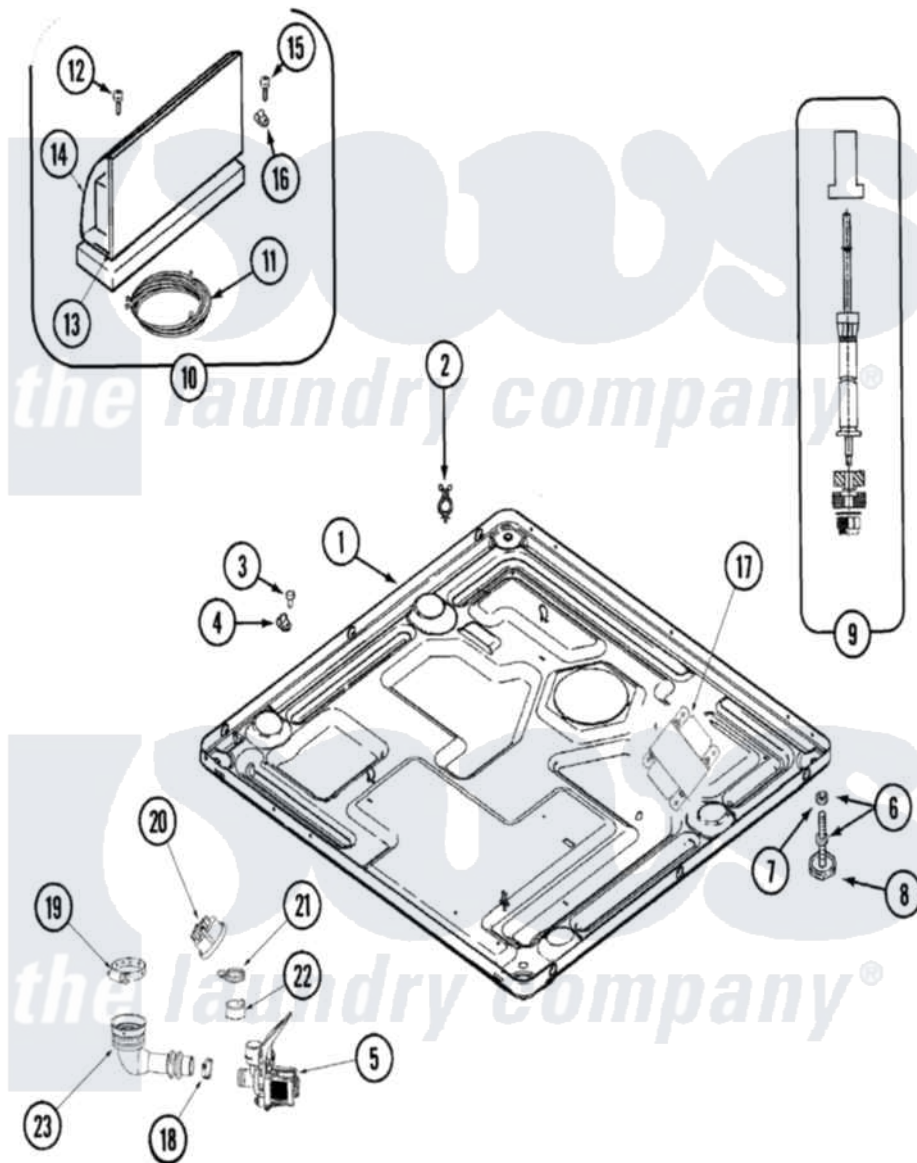

# Maytag MAH21PNDGW 08 - BASE & MOTOR CONTROL

Maytag [Commercial Maytag MAH21PNDGW Washer Parts](#) Parts Diagram 08 - BASE & MOTOR CONTROL  
 Click on the part number to view part

Item	Original Part Number	Replaced By	Status	Part Description
001	<a href="#">22003298</a>			Retainer, Wire
"	22003926	<a href="#">22003435</a>		Base, Assembly
002	315471	<a href="#">22003298</a>		Retainer, Wire
003	212276	<a href="#">W10116760</a>		Screw
004	<a href="#">22002014</a>			Clip, Harness To Support
005	<a href="#">22003709</a>			Pump, Drain
006	<a href="#">22003544</a>			Adjustable Leg W/Foot And Nut
007	<a href="#">Y052740</a>	<a href="#">62739</a>		Nut, Lock
008	<a href="#">210684</a>			Foot, Adjustable Leg
009	<a href="#">22001988</a>			Strut Assembly-Rear
010	<a href="#">22004099</a>			Motor Control W/Filter
"	<a href="#">Y313561</a>			Screw---NA
011	22004047	<a href="#">22004212</a>		Motor Harness
012	212276	<a href="#">W10116760</a>		Screw
013	<a href="#">22003548</a>			BRACKET, MTG. (SR MOTOR CTL)

014	<a href="#">22003773</a>		Shield, Motor Control Board
"	<a href="#">22003777</a>		Motor Control Drip Shield
015	<a href="#">210720</a>		Rivet, Bearing To Tumbler Fmt
016	22002173	<a href="#">22002014</a>	Clip, Harness To Support
017	<a href="#">22002477</a>		Shield, Transformer
"	<a href="#">22003778</a>		Transformer
018	<a href="#">22001984</a>	<a href="#">285655</a>	Clamp, Hose
019	22002053	<a href="#">696392</a>	Hose Clamp
020	<a href="#">22003728</a>		Switch, Pressure Items 22-30 Listed As Series
021	<a href="#">22002853</a>	<a href="#">285655</a>	Clamp, Hose
022	<a href="#">22003268</a>		Cap, Rubber
023	<a href="#">22003262</a>		Hose, Tub To Pump Outlet