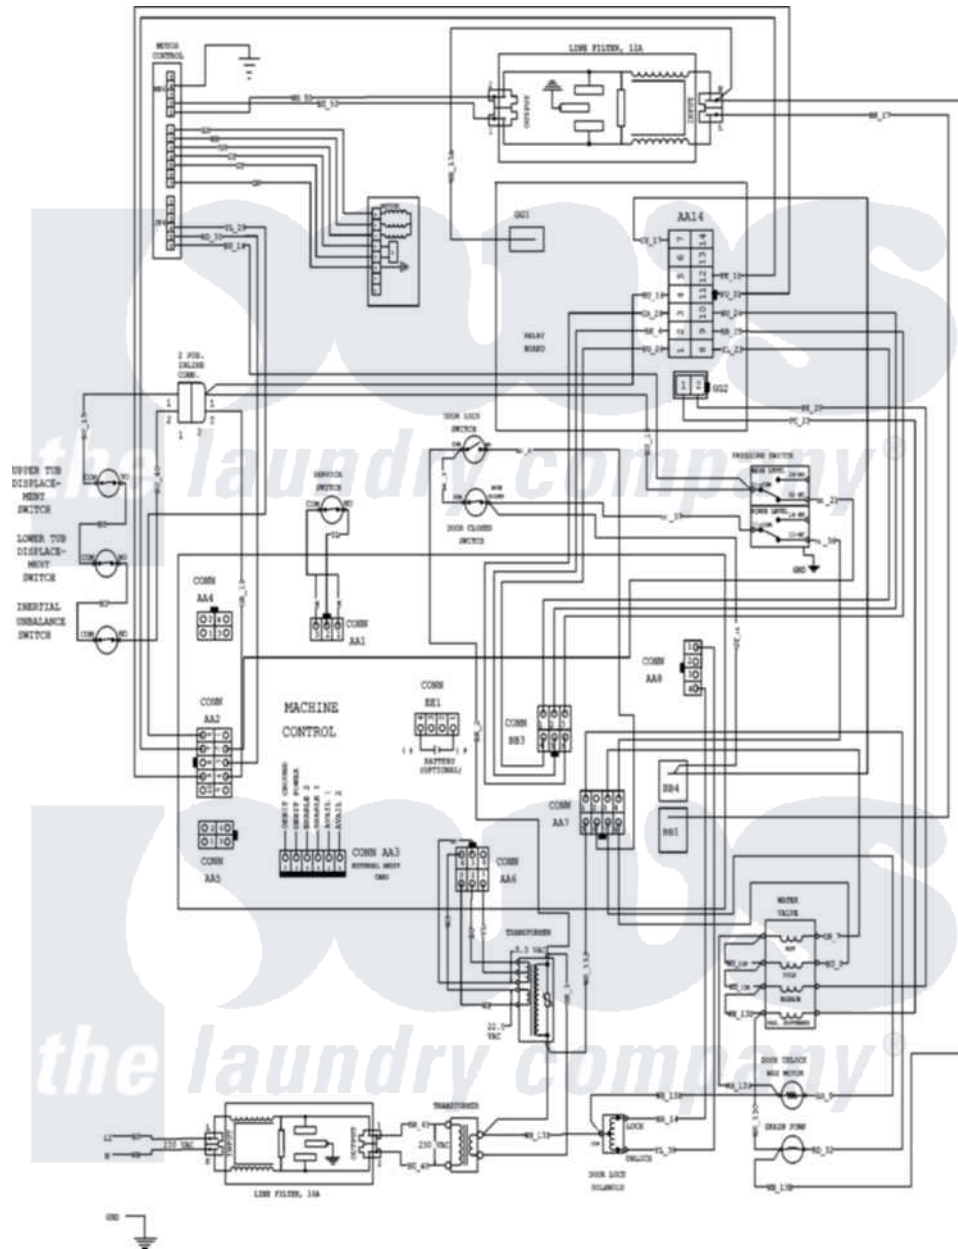

# Maytag MAH21PNDGW 09 - WIRING INFORMATION

Maytag Commercial Maytag MAH21PNDGW Washer Parts Parts Diagram 09 - WIRING INFORMATION  
 Click on the part number to view part

Item	Original Part Number	Replaced By	Status	Part Description
001	NLA		Not Available	WIRING INSTRUCTION