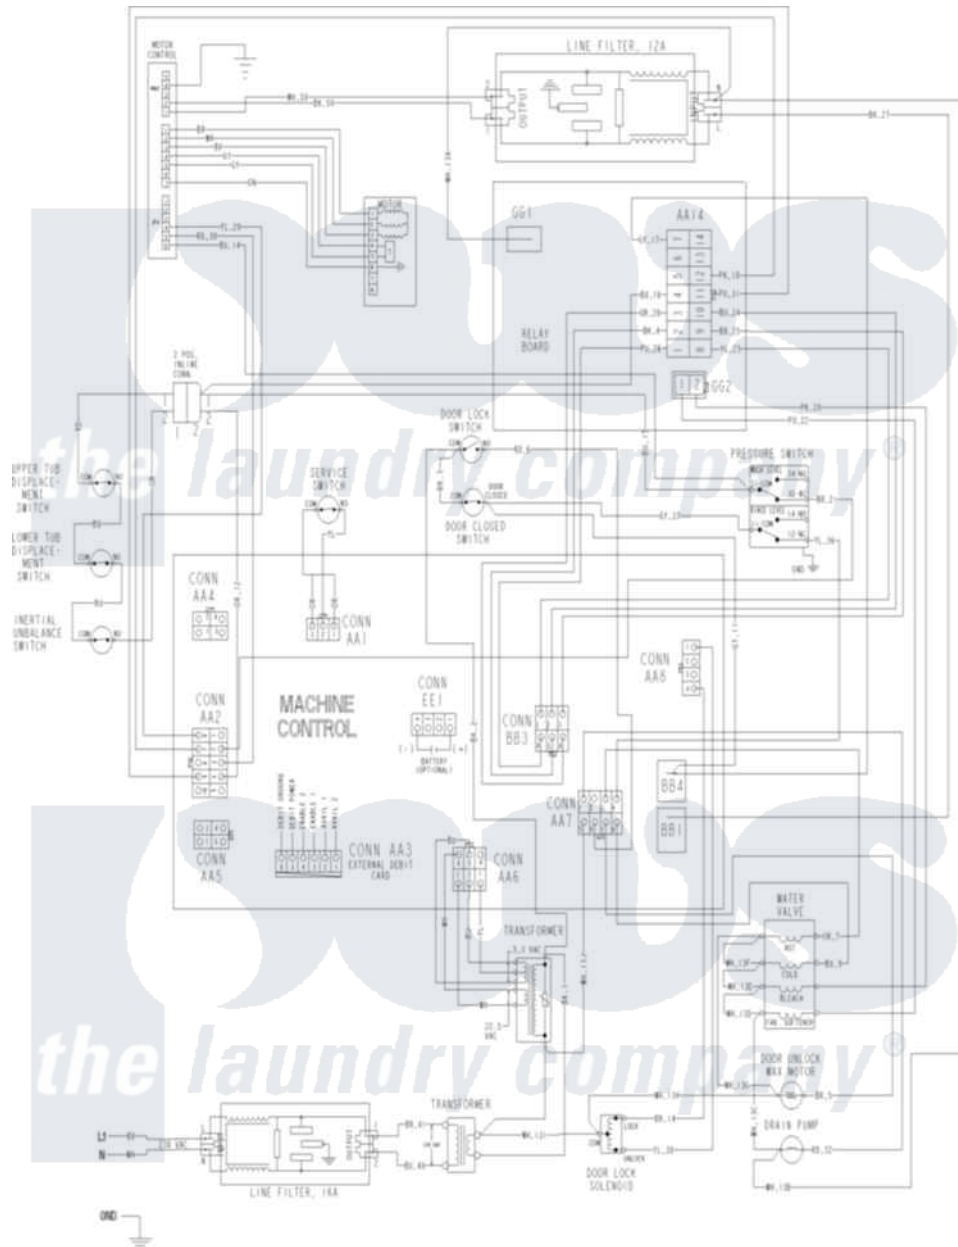

Maytag MAH21PNDGW 10 - WIRING INFORMATION SER-15

Maytag Commercial Maytag MAH21PNDGW Washer Parts Parts Diagram 10 - WIRING INFORMATION SER-15  
 Click on the part number to view part

Item	Original Part Number	Replaced By	Status	Part Description
001	NLA		Not Available	WIRING INFORMATION