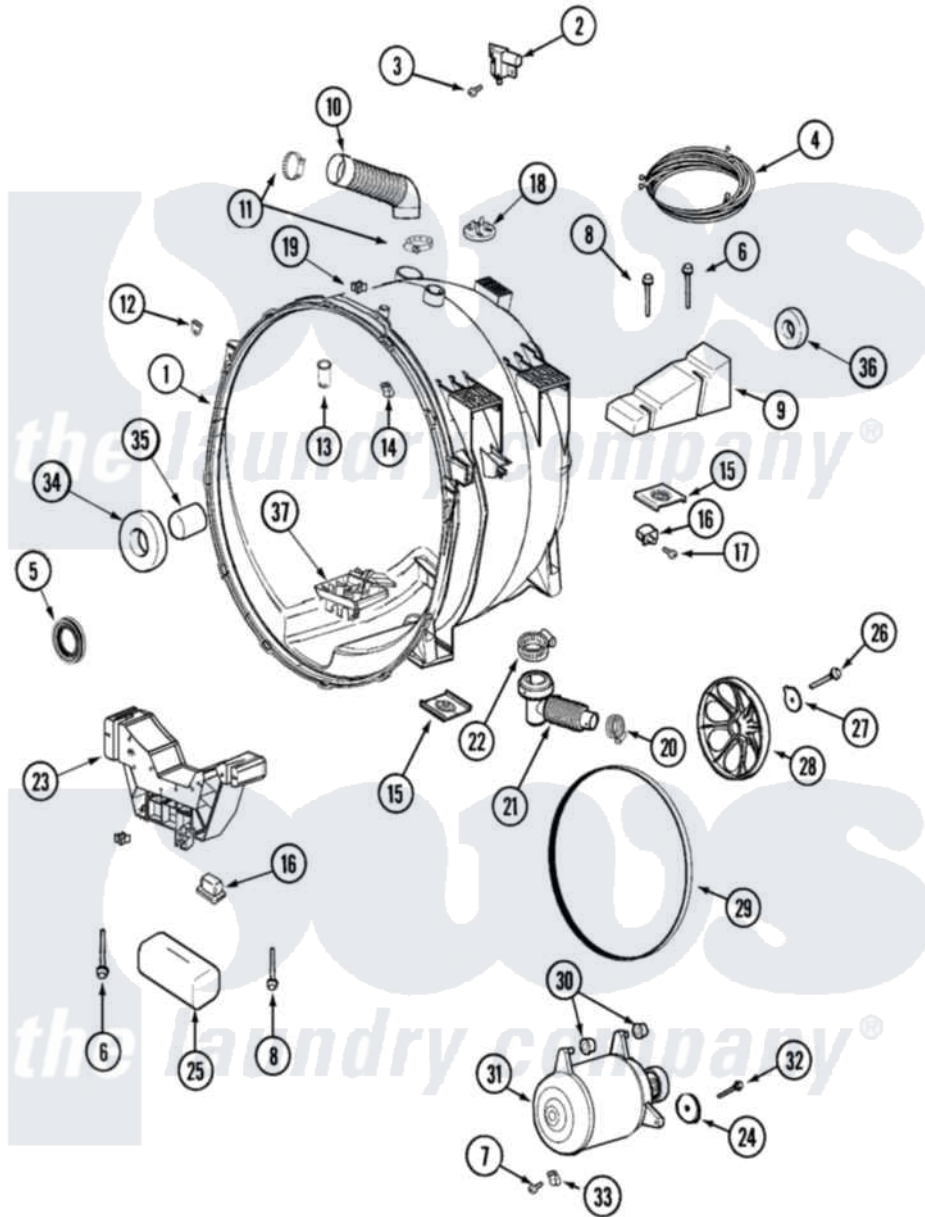

Maytag MAH21PNDWW 06 - OUTER TUB & MOTOR

Maytag Commercial Maytag MAH21PNDWW Washer Parts Parts Diagram 06 - OUTER TUB & MOTOR
 Click on the part number to view part

Item	Original Part Number	Replaced By	Status	Part Description
001	22002061	910187		Screw
"	22004465			Outer Tub Assembly, As Pack
002	22003302			Switch, Internal Unbalance
003	22002061	910187		Screw
"	912615	33002917		Screw, No.10-16
004	22004052			Harness Upper Sub Assembly
005	12002022			Lip Seal Kit
006	22003615			Bolt, Double Sems 5-3/8
"	33002973			Screw, No.9-15 X 1.00 Hx WS
007	22002019			Screw, Wire Clip To Motor Cnt
008	22003616			Bolt, Double Sems 3-3/8
"	33002973			Screw, No.9-15 X 1.00 Hx WS
009	22002102			Weight, Counter Balance
010	22002083			Hose, Injector
011	22003627	616099		Clamp
012	22002103			Clip, U

013	22002954		Deflector, Water
014	22002006		Clip, Unbalance Switch Harness
015	22002065		Nut, Counter Balance
016	22002044		Switch, Tub Displacement
017	22002061	910187	Screw
018	22002061	910187	Screw
"	22002797		Clip, Hose
019	22002006		Clip, Unbalance Switch Harness
"	22002019		Screw, Wire Clip To Motor Cnt
020	22001984	285655	Clamp, Hose
021	22003262		Hose, Tub To Pump Outlet
022	22002053	696392	Hose Clamp
023	22003826	22004472	Bracket, Lower
"	22004472		Bracket, Lower
"	33002973		Screw, No.9-15 X 1.00 Hx WS
024	22002320		Washer, Belt Tension Bolt
025	22003827		Cushion
026	22002057	22003937	Screw, Retaining Bolt
027	22003936		Washer
028	22002315		Pulley, Spinner
029	22002313	12001788	Kit, Belt And Isolator--W
030	22003329		Isolator, Motor
031	22003856		Motor, Variable Speed
032	22003686		Bolt, Motor
033	22002006		Clip, Unbalance Switch Harness
034	22002934		Bearing, Front
035	22002935		Spacer, Bearing
036	22003441		Bearing, Rear
037	22002059		Screw, Baffle
"	22003710		Sump Cap W/ Labyrinth Feature