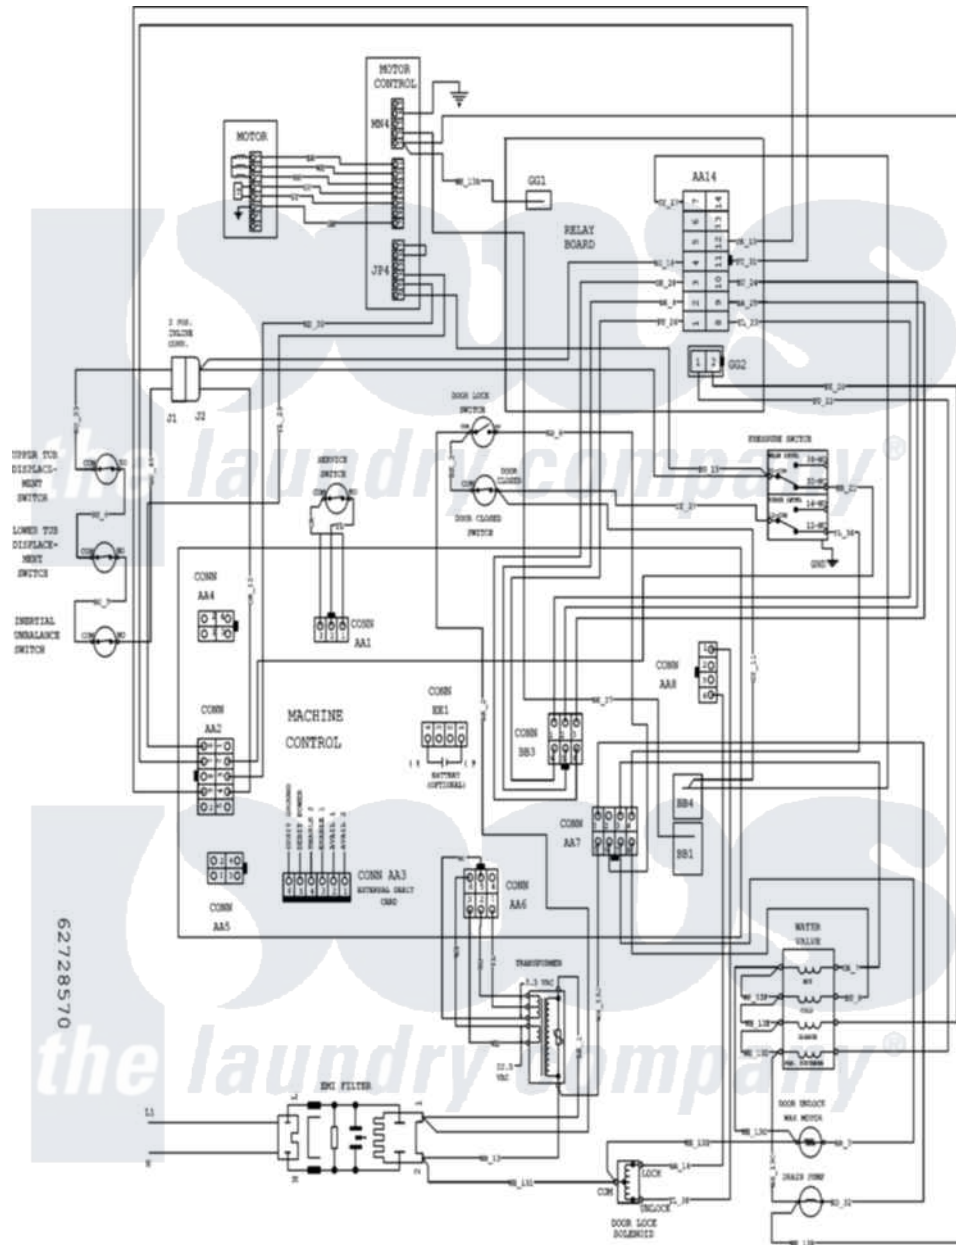

# Maytag MAH21PNDWW 09 - WIRING INFORMATION

[Maytag Commercial Maytag MAH21PNDWW Washer Parts](#) Parts Diagram 09 - WIRING INFORMATION  
 Click on the part number to view part

Item	Original Part Number	Replaced By	Status	Part Description
001	NLA		Not Available	WIRING INFORMATION