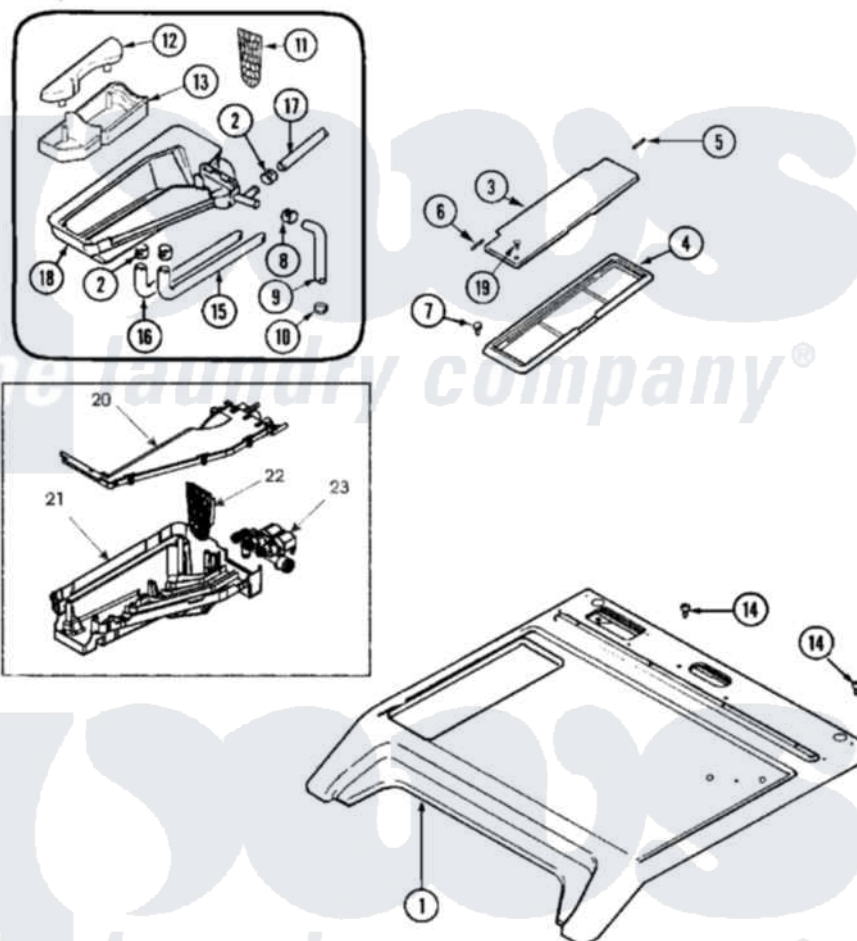

Maytag MAH21PRAWW 02 - TOP

Maytag [Commercial Maytag MAH21PRAWW Washer Parts](#) Parts Diagram 02 - TOP
 Click on the part number to view part

Item	Original Part Number	Replaced By	Status	Part Description
001	22003584	22004180		Cover, Top
"	22004180			Cover, Top
002	205161	489503		Clamp
003	22002941			Lid, Dispenser Commercial
004	22003665			Bezel, Dispenser
005	Y912678	6-912678		Pin- Hinge
006	Y912679			Pin, Hinge
007	22002060	400021-1		Screw
008	22001984	285655		Clamp, Hose
009	22003259			Hose, Shower
010	201011	285655		Clamp, Hose
011	22003321			Grid, Dispenser
012	22002266			Cap, Siphon
"	22003849			Siphon Cap
013	22002265			Cup, Siphon
"	22003848			Siphon Cup

014	912365	3370225	Screw
015	22002551		Hose, Bleach
016	22003634		Hose, Fabric Softener
017	22003457		Hose, Detergent
018	22003320		Bottom, Dispenser Assembly
"	22003322		Top, Dispenser
"	22003723		Bottom, Dispenser
019	22003681	22003263	Screw, Sump Cap
020	22003845		Dispenser Cover
021	22003844		Dispenser Bottom
022	22003321		Grid, Dispenser
023	12001929		Valve Seal Kit
"	22001640	285655	Clamp, Hose
"	22003832		Fill Hose, Dispenser
"	22003833		Hose, Tub Shower
"	22003846	12001930	Dispenser Valve Assembly Kit