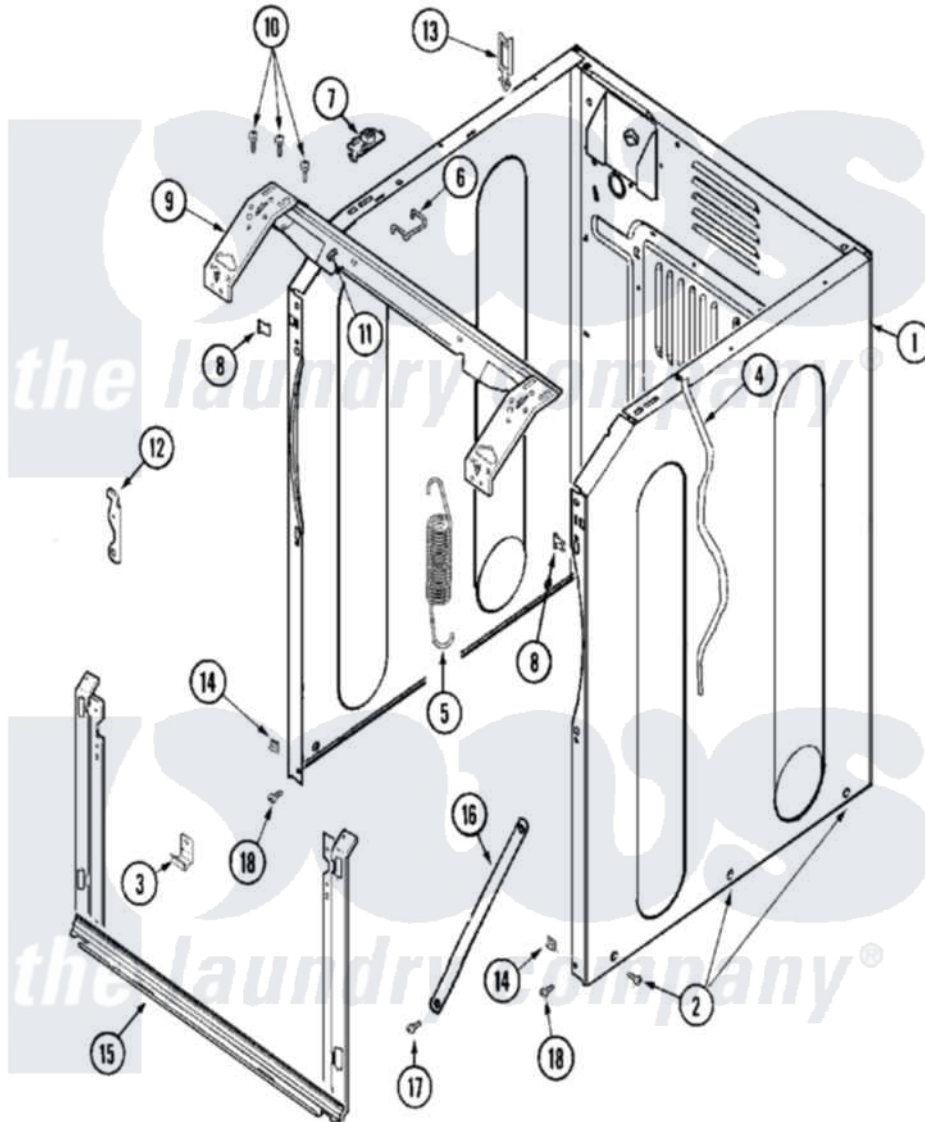

Maytag MAH21PRAWW 03 - CABINET-FRONT

Maytag [Commercial Maytag MAH21PRAWW Washer Parts](#) Parts Diagram 03 - CABINET-FRONT
 Click on the part number to view part

Item	Original Part Number	Replaced By	Status	Part Description
001	22003639			Cabinet Assembly
002	22003409	213007		Xfor Cabinet See Cabinet, Back
003	22002239			Clip, Front Panel
004	33001836			Strap, Top Cover Support
005	22003254			Spring, Cabinet To Tub
006	22002297			Support, Spring
007	22001997			Spacer, Top Cover
008	22002049			Clip Note: Clip, Front Panel
009	22003637			BRACE ASSEMBLY, TOP CROSS CONTAINS ITEMS 12 & 13
010	22001995			Screw Note: Screw, Tumbler Front And Shroud
011	22002014			Clip, Harness To Support
012	22002247	33002597		Hook, Security
013	22003298			Retainer, Wire
014	22002013			Stop, Shipping

015	22003638	22003652	Shroud Support Assembly
016	22002259	22002767	Brace, Cross
017	22001995		Screw Note: Screw, Tumbler Front And Shroud
018	22001995		Screw Note: Screw, Tumbler Front And Shroud