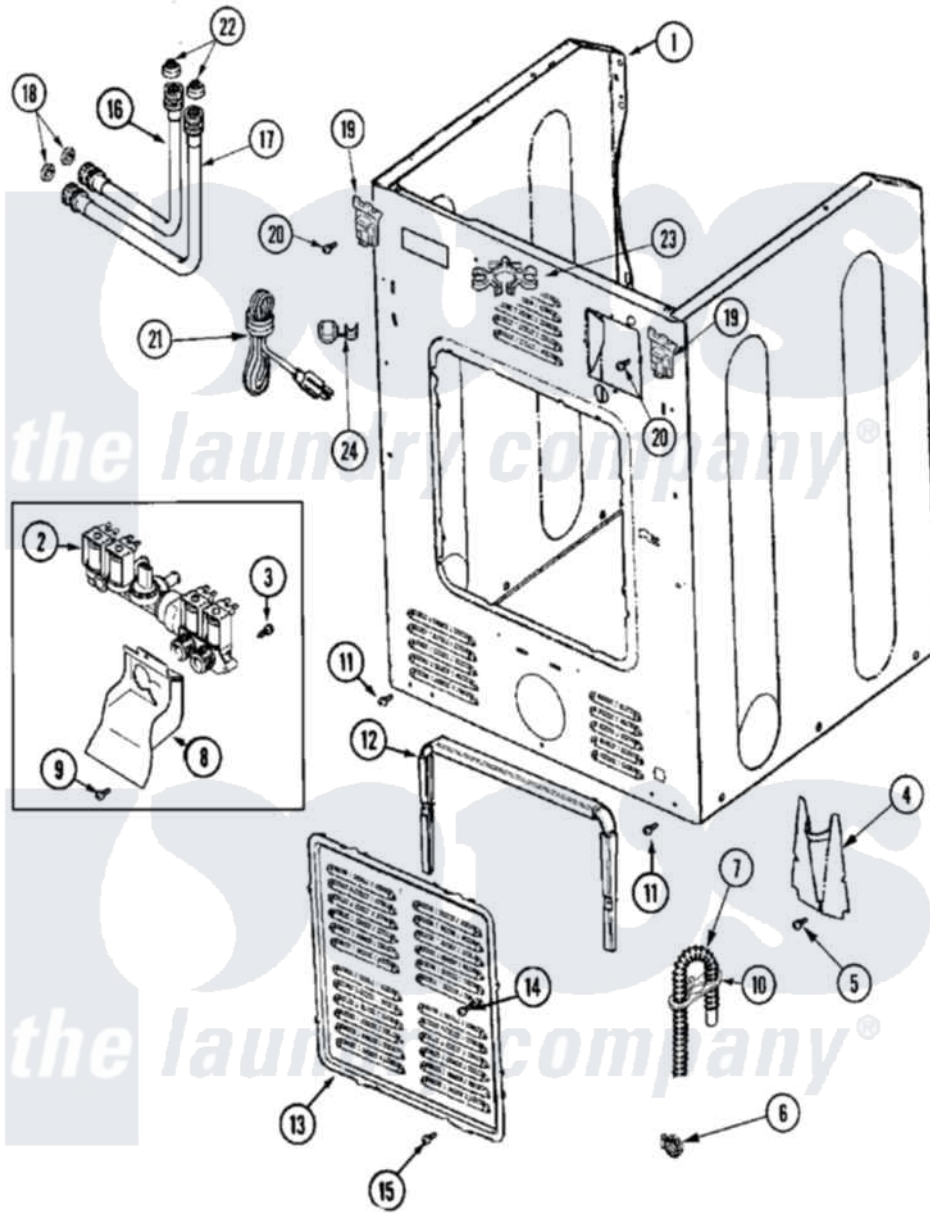

# Maytag MAH21PRAWW 04 - CABINET-REAR

Maytag Commercial Maytag MAH21PRAWW Washer Parts Parts Diagram 04 - CABINET-REAR  
 Click on the part number to view part

Item	Original Part Number	Replaced By	Status	Part Description
001	<a href="#">22003639</a>			Cabinet Assembly
002	<a href="#">22002944</a>			Valve, Water
"	<a href="#">22003940</a>			Water Valve
003	<a href="#">22002436</a>			Screw, Water Valve Bracket
004	<a href="#">22002704</a>			Cover, Drain Hose
005	<a href="#">22001995</a>			Screw Note: Screw, Tumbler Front And Shroud
006	<a href="#">22001984</a>	<a href="#">285655</a>		Clamp, Hose
007	22003319	<a href="#">12001807</a>		Drain Hose Kit
008	<a href="#">33002212</a>			Bracket, Water Valve
009	22002925	<a href="#">3370225</a>		Screw
010	<a href="#">22002892</a>			Retainer, Drain Hose
011	<a href="#">22001995</a>			Screw Note: Screw, Tumbler Front And Shroud
012	<a href="#">22002022</a>			Spacer, Access Panel
013	<a href="#">22002092</a>			Panel, Access
014	22002295	<a href="#">67006908</a>		Screw, Ice Rack

015	22002925	<a href="#">3370225</a>	Screw
016	22003682	<a href="#">12001901</a>	Kit-Inlet Hose Assembly
017	22003683	<a href="#">12001900</a>	Kit-Inlet Hose Assembly
018	<a href="#">Y013783</a>		Washer, Inlet Hose
019	22003367	<a href="#">22004095</a>	Hinge, Plastic
020	<a href="#">22001995</a>		Screw Note: Screw, Tumbler Front And Shroud
021	<a href="#">22003062</a>		Cord, Power
022	22002229	<a href="#">22002960</a>	Strainer, Washer Inlet
023	<a href="#">22002932</a>		Clip, Drain Hose
024	<a href="#">211881</a>		Grommet, Cord Part Not Used- Gas Models Only