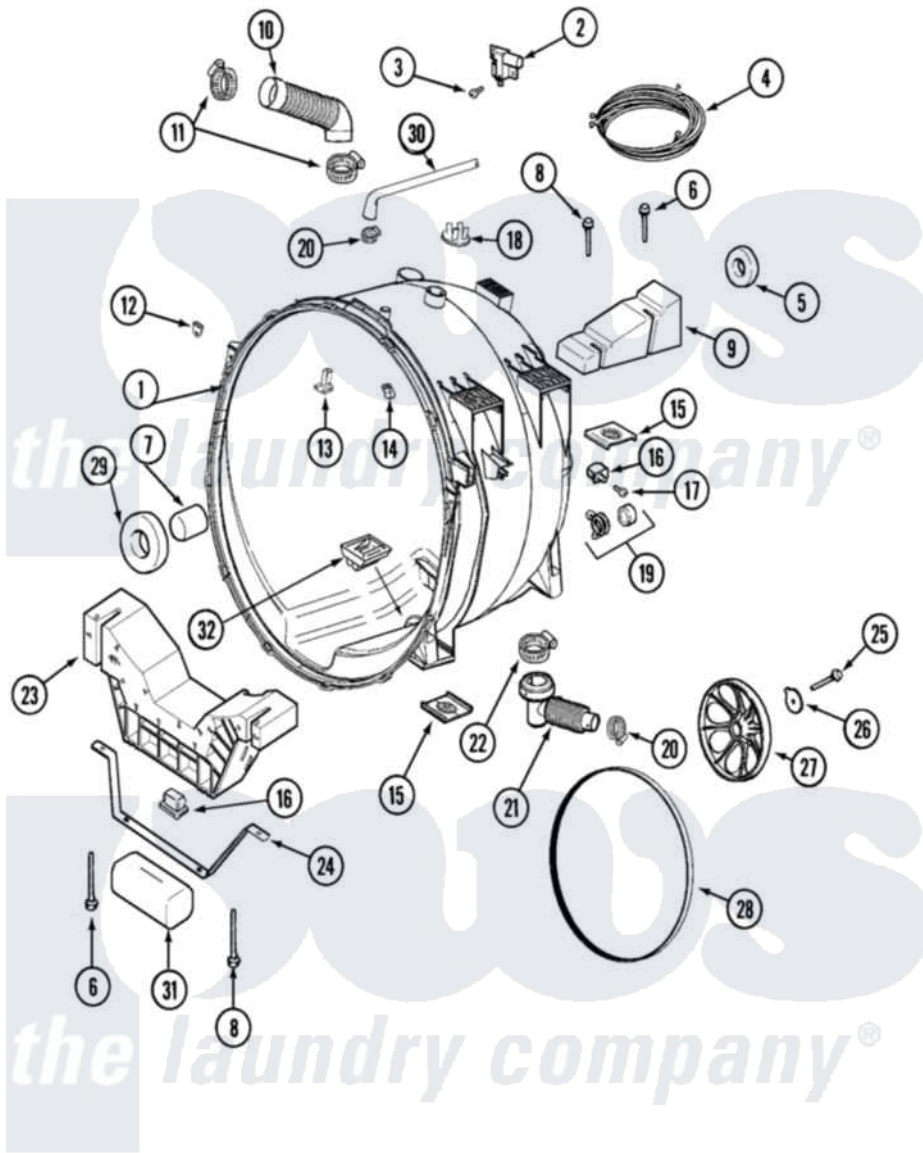

Maytag MAH21PRAWW 05 - OUTER TUB

Maytag [Commercial Maytag MAH21PRAWW Washer Parts](#) Parts Diagram 05 - OUTER TUB
 Click on the part number to view part

Item	Original Part Number	Replaced By	Status	Part Description
001	22003413	22004465		Outer Tub Assembly, As Pack
"	22004080	22004465		Outer Tub Assembly, As Pack
002	22002006			Clip, Unbalance Switch Harness
"	22002045	22003302		Switch, Internal Unbalance
003	22002061	910187		Screw
"	22002300	9740848		Screw, Mixing Valve Mounting
004	22003065	22004093		Unbalance
"	22003684			Wire Harness, Upper Sub Assembly
"	22003684			Wire Harness, Upper Sub Assembly
"	22004052			Harness Upper Sub Assembly
005	22003441			Bearing, Rear
006	22003615			Bolt, Double Sems 5-3/8
"	22003828	33002973		Screw, No.9-15 X 1.00 Hx WS
007	22002935			Spacer, Bearing

008	22003616		Bolt, Double Sems 3-3/8
"	22003828	33002973	Screw, No.9-15 X 1.00 Hx WS
009	22002102		Weight, Counter Balance
010	22002083		Hose, Injector
011	22002052	616099	Clamp
012	22002103		Clip, U
013	22002959	22004310	Water Deflector
014	22002006		Clip, Unbalance Switch Harness
015	22002065		Nut, Counter Balance
016	22002044		Switch, Tub Displacement
017	22002061	910187	Screw
018	22002797		Clip, Hose
019	22003261		Plug, Outer Tub
"	22003295	285655	Clamp, Hose
020	202515	596669	Clamp, Manifold
021	22003262		Hose, Tub To Pump Outlet
022	22002053	696392	Hose Clamp
023	22003253		Bracket, Front Weight
"	22003826	22004472	Bracket, Lower
024	22001810	Not Available	STRAP, MOUNTING
025	22002057	22003937	Screw, Retaining Bolt
026	22002055	22003936	Washer
"	22003936		Washer
027	22002315		Pulley, Spinner
028	12001788		Kit, Belt And Isolator--W
"	22002313	12001788	Kit, Belt And Isolator--W
029	22002934		Bearing, Front
030	22003259		Hose, Shower
031	22003225	Not Available	CUSHION
"	22003827		Cushion
032	22003257	22003710	Sump Cap W/ Labyrinth Feature
"	22003263		Screw, Sump Cap