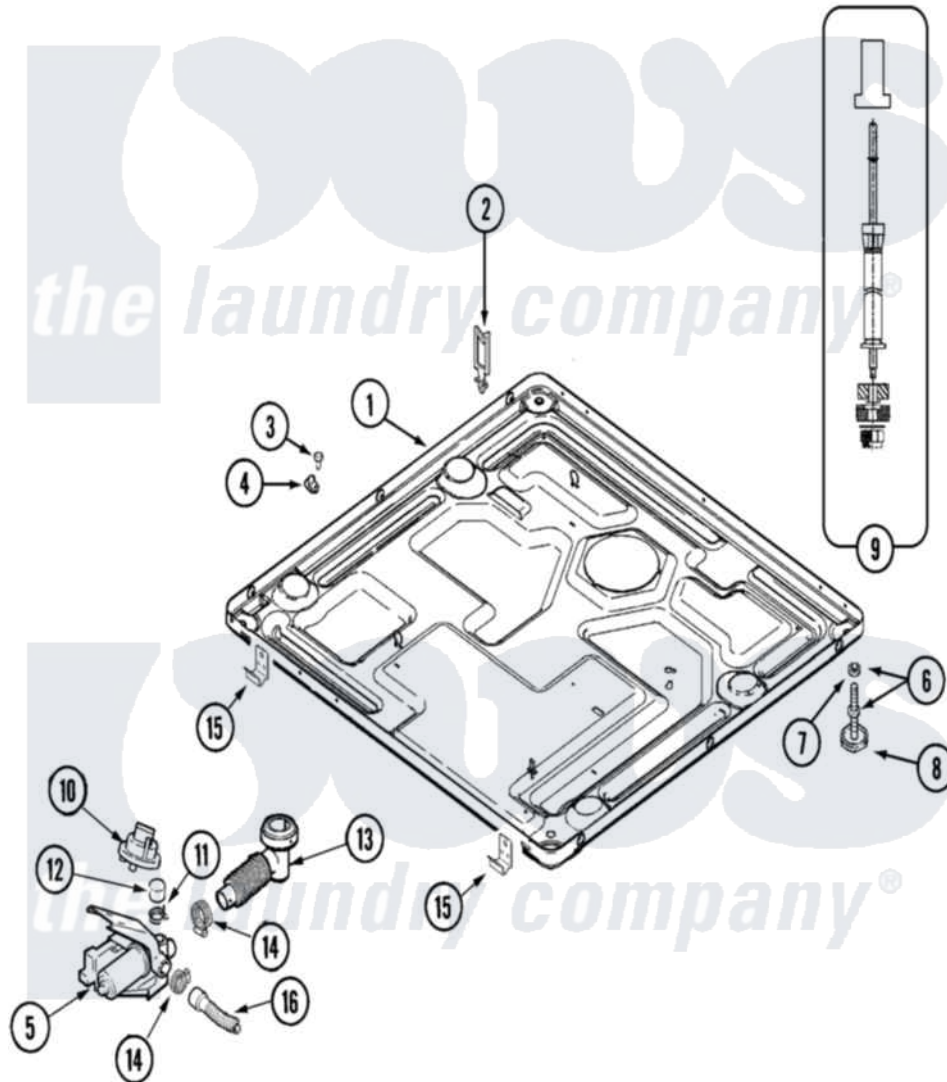

# Maytag MAH21PRAWW 06 - BASE

Maytag [Commercial Maytag MAH21PRAWW Washer Parts](#) Parts Diagram 06 - BASE  
 Click on the part number to view part

Item	Original Part Number	Replaced By	Status	Part Description
001	<a href="#">22003605</a>			Base Weld Assembly
002	<a href="#">22003298</a>			Retainer, Wire
003	<a href="#">Y313561</a>			Screw---NA
004	<a href="#">22003327</a>			Clamp, Lcd Harness To Cover
005	22003244	<a href="#">25001052</a>		Pump Assembly
006	<a href="#">22003544</a>			Adjustable Leg W/Foot And Nut
007	<a href="#">Y052740</a>	<a href="#">62739</a>		Nut, Lock
008	<a href="#">210684</a>			Foot, Adjustable Leg
009	<a href="#">22001988</a>			Strut Assembly-Rear
010	<a href="#">22003728</a>			Switch, Pressure Items 22-30 Listed As Series
"	NLA		Not Available	BAG, PLASTIC W/DRAWSTRING
011	<a href="#">22002853</a>	<a href="#">285655</a>		Clamp, Hose
012	<a href="#">22003268</a>			Cap, Rubber
013	<a href="#">22003262</a>			Hose, Tub To Pump Outlet

014	202515	<a href="#">596669</a>	Clamp, Manifold
015	<a href="#">22001995</a>		Screw Note: Screw, Tumbler Front And Shroud
"	<a href="#">22002239</a>		Clip, Front Panel
016	<a href="#">22002892</a>		Retainer, Drain Hose
"	22003319	<a href="#">12001807</a>	Drain Hose Kit