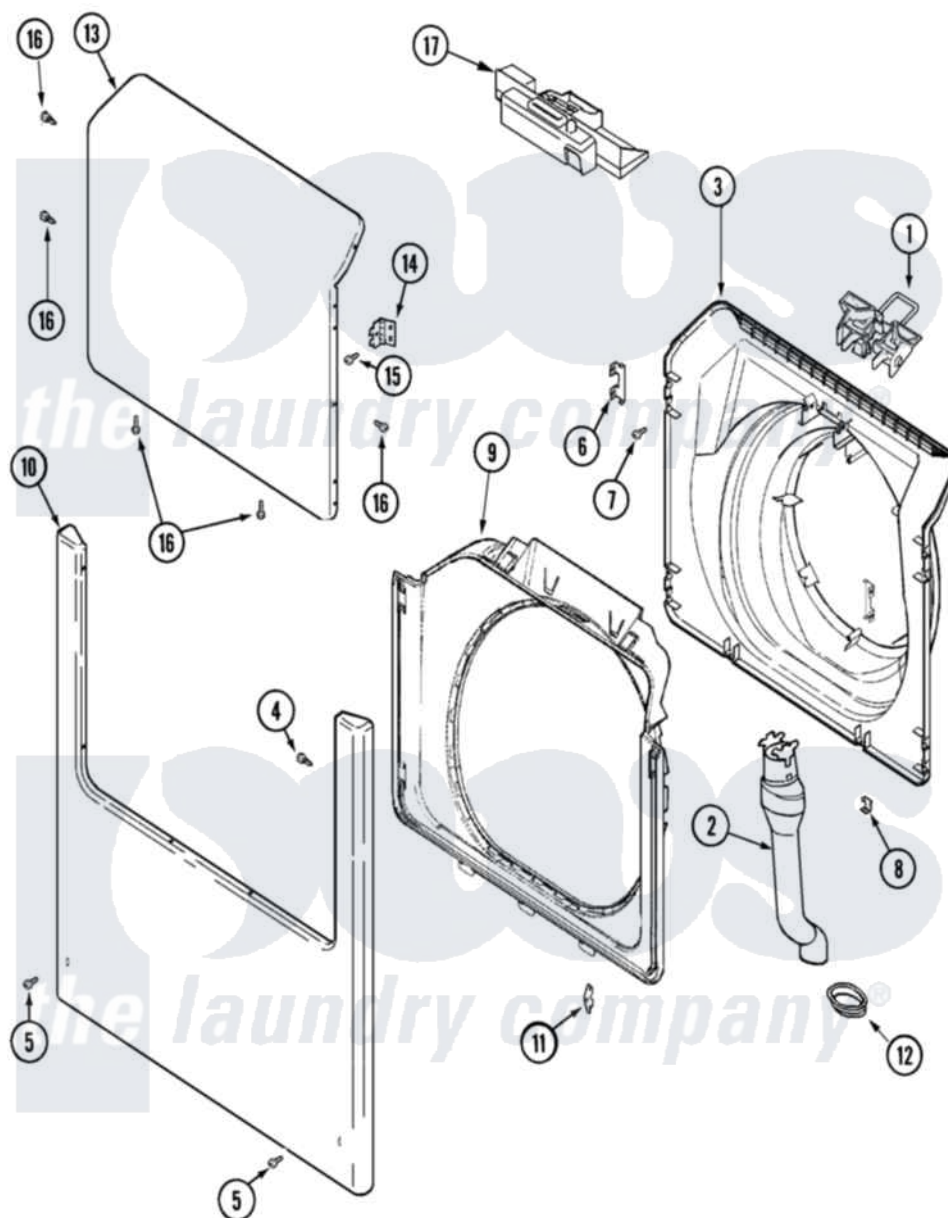

Maytag MAH21PRAWW 07 - DOOR, SHROUD, FRONT PANEL & LATCH ASSY

Maytag [Commercial Maytag MAH21PRAWW Washer Parts](#) Parts Diagram 07 - DOOR, SHROUD, FRONT PANEL & LATCH ASSY

[Click on the part number to view part](#)

| Item | Original Part Number | Replaced By | Status | Part Description |
|------|--------------------------|--------------------------|--------|----------------------------------|
| 001 | 22003269 | | | Door, Lock Hoop Assembly |
| 002 | 22003576 | 22003850 | | Vent Tube Assembly |
| 003 | 22003275 | | | Door, Inner/Door Strike |
| 004 | 22002244 | | | Clip, Grounding |
| 005 | 33002190 | | | SCrew, C BraCe, BraCket, Cabinet |
| 006 | 22002038 | | | Clip, Door |
| 007 | 22002007 | | | Screw, Wire Frame |
| 008 | 22002039 | | | Clip, Door |
| 009 | 22003516 | 22002234 | | Shroud And Dispenser Hose |
| 010 | 22002836 | | | Panel, Front |
| 011 | 22002095 | 12001994 | | Cover |
| " | 33001764 | | | Cover, Hinge Hole |
| " | 33001846 | | | Screw, Hinge Hole Cover |
| 012 | 22003075 | | | Grommet, Vent Tube |

| | | | |
|-----|--------------------------|--------------------------|-----------------------------------|
| 013 | 22003785 | | Door, Outer |
| 014 | 22002798 | | Hinge, Door |
| 015 | 22002062 | 98006631 | Screw |
| 016 | 22002063 | | Screw No.8-18AB Wafer Head |
| 017 | 22003706 | | Door Lock Assembly, Commercial |