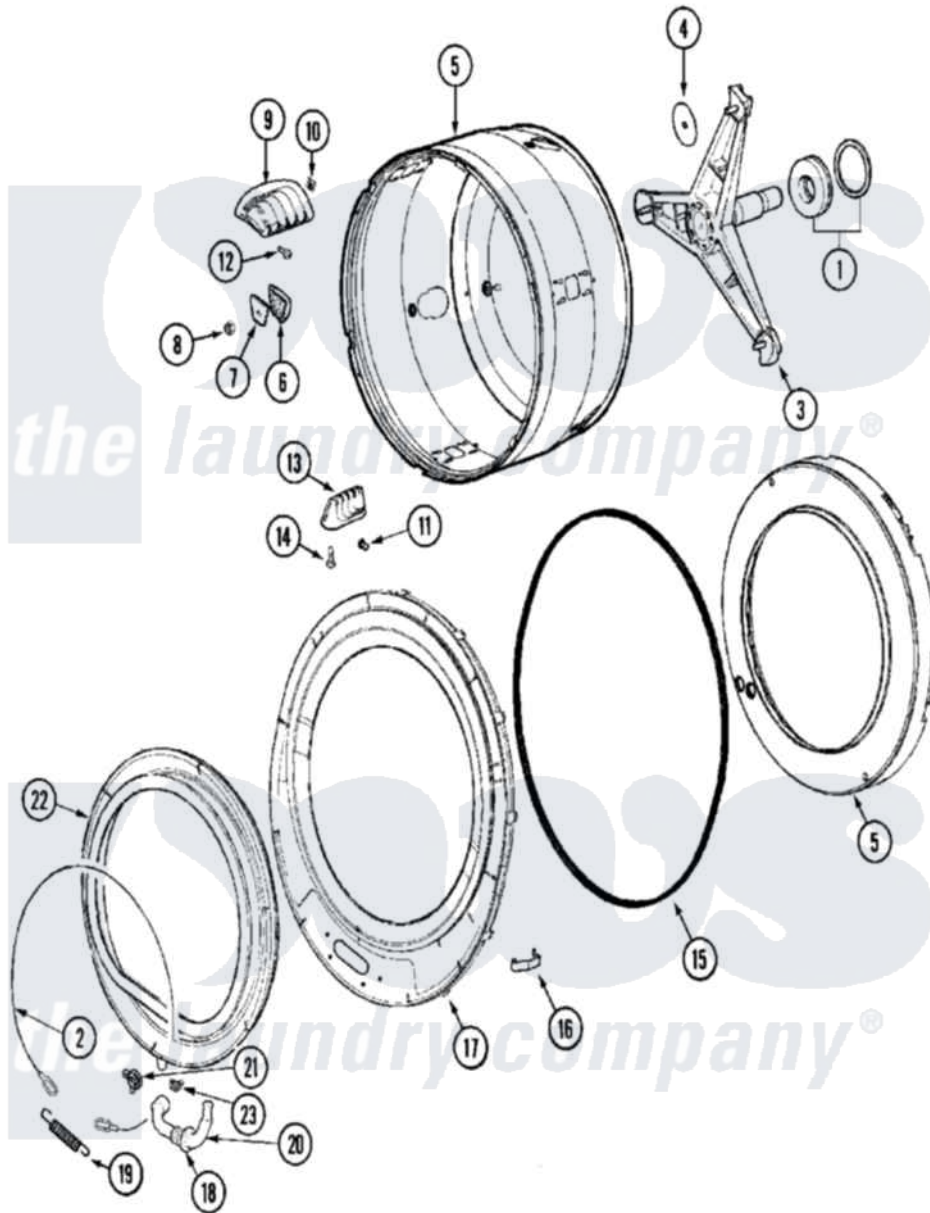

Maytag MAH21PRAWW 08 - SPINNER ASSEMBLY & OUTER TUB COVER

Maytag Commercial Maytag MAH21PRAWW Washer Parts Diagram 08 - SPINNER ASSEMBLY & OUTER TUB COVER

Click on the part number to view part

Item	Original Part Number	Replaced By	Status	Part Description
001	12001478	12002022		Lip Seal Kit
"	12002022			Lip Seal Kit
002	22002327			Wire, Boot Clamp
003	22002123			Tube, Molykote
"	22002897	W10181639		Support
"	22003925	W10181639		Support
004	22002023			Washer, Plastic
005	22003670	6-2717080		Spinner As
006	22002482			Washer, Profile
007	22002020			Washer, Spinner Support
008	22002122	2207454		Nut, Hex
009	22001985			Baffle, Drip
010	22002009			Grommet, Baffle
011	22001999			Grommet, Baffle
012	22003556			Screw, Baffle
013	22001986			Baffle, Drip

014	22002059		Screw, Baffle
015	22002077		Seal, Tub Cover
016	22002050		Clip, Tub To Cover
017	22003212		Cover, Tub --W
"	22004079	22004464	Outer Tub Cover Kit
"	22004254		Cover, Tub W/Sealandcaps Aspk
018	22003074		Guard, Hose
019	22002099		Spring, Tub
020	22003071	22004477	Drain Hose, Door Boot
021	Y22003072	22003072	CLAMP, HOSE DOUBLE WIRE
022	22003070	12002533	Boot Kit
023	22003073	596669	Clamp, Manifold