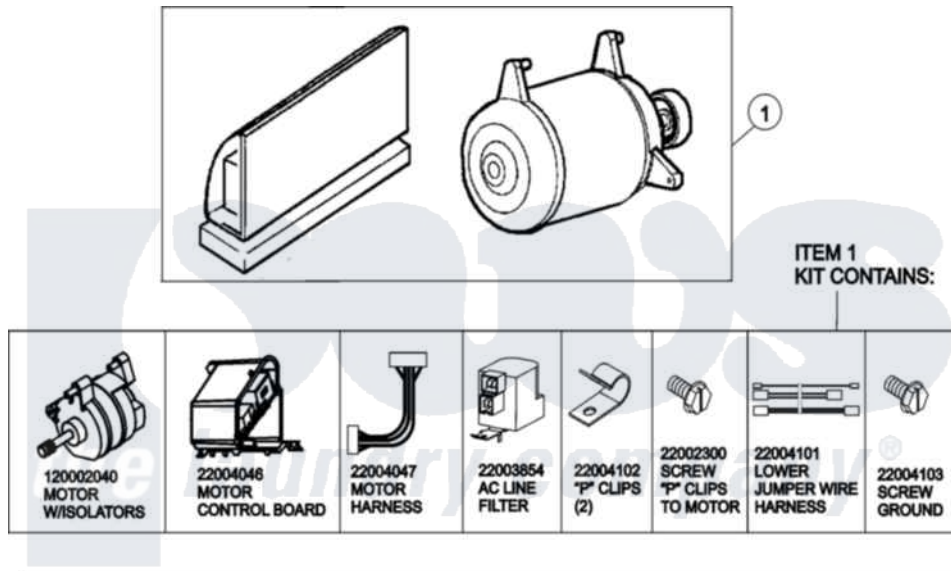

# Maytag MAH21PRAWW 10 - MOTOR & MOTOR CONTROL

(SEE TEXT FOR ITEMS 2, 3, 4 AND 8)

Maytag [Commercial Maytag MAH21PRAWW Washer Parts](#) Parts Diagram 10 - MOTOR & MOTOR CONTROL  
 Click on the part number to view part

Item	Original Part Number	Replaced By	Status	Part Description
001	<a href="#">12002039</a>			Neptune Motor Conversion Kit
002	<a href="#">22004046</a>			Control Assembly, Motor
003	<a href="#">22003856</a>			Motor, Variable Speed
004	22004047	<a href="#">22004212</a>		Motor Harness
005	<a href="#">33002190</a>			SCrew, C BraCe, BraCket, Cabinet
006	<a href="#">22004102</a>			P Clips
007	22002300	<a href="#">9740848</a>		Screw, Mixing Valve Mounting
008	<a href="#">22003854</a>	<a href="#">22003858</a>		EMI Suppression Filter, 16a
009	<a href="#">22004101</a>			Repair Jumper Harness
010	<a href="#">22003329</a>			Isolator, Motor
011	<a href="#">22003686</a>			Bolt, Motor
012	<a href="#">22002320</a>			Washer, Belt Tension Bolt
013	<a href="#">22004103</a>			Screw