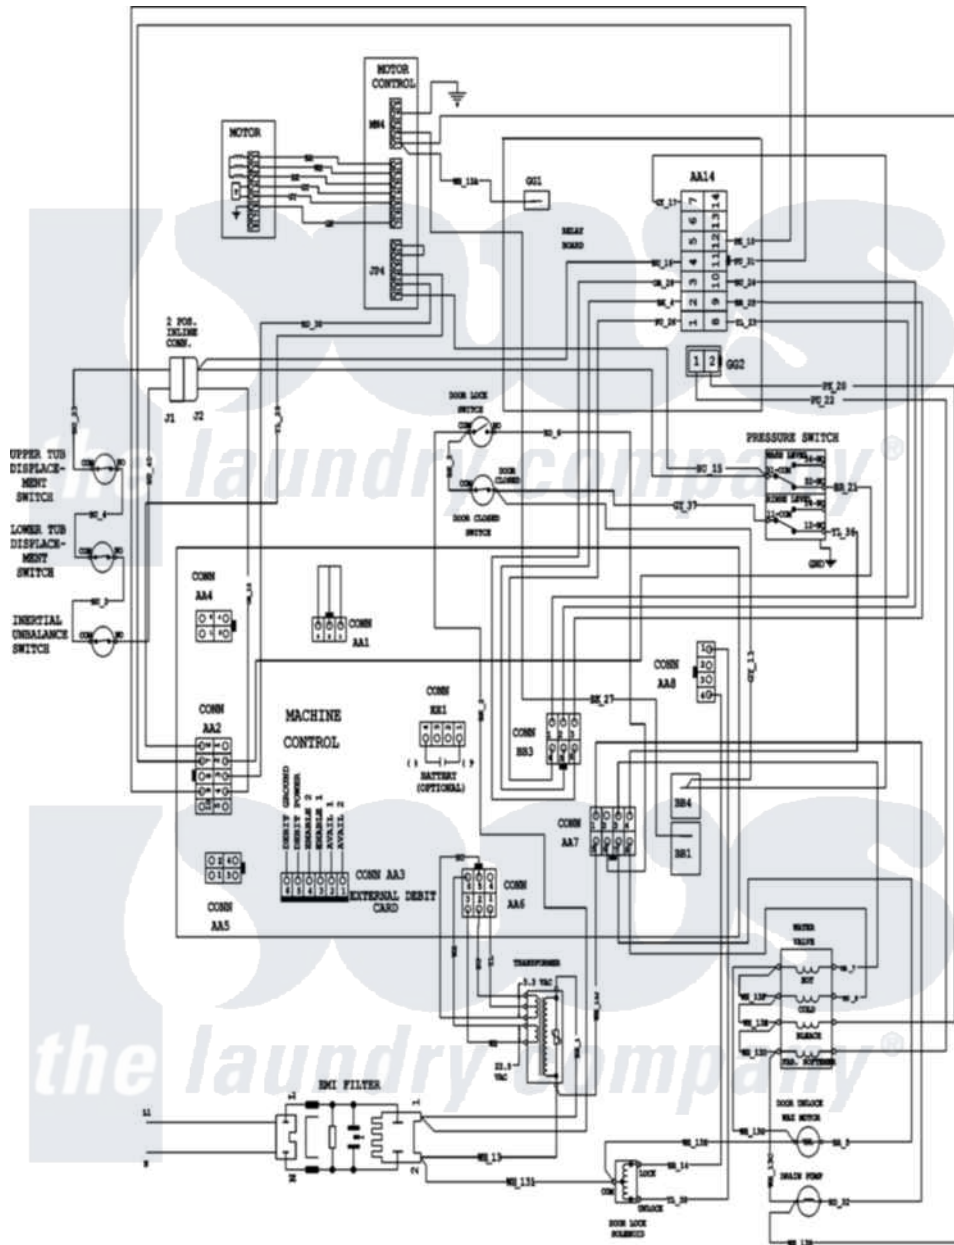

Maytag MAH21PRAWW 11 - WIRING INFORMATION(SER 31)

Maytag Commercial Maytag MAH21PRAWW Washer Parts Parts Diagram 11 - WIRING INFORMATION(SER 31)
 Click on the part number to view part

Item	Original Part Number	Replaced By	Status	Part Description
001	NLA		Not Available	WIRING INFORMATION