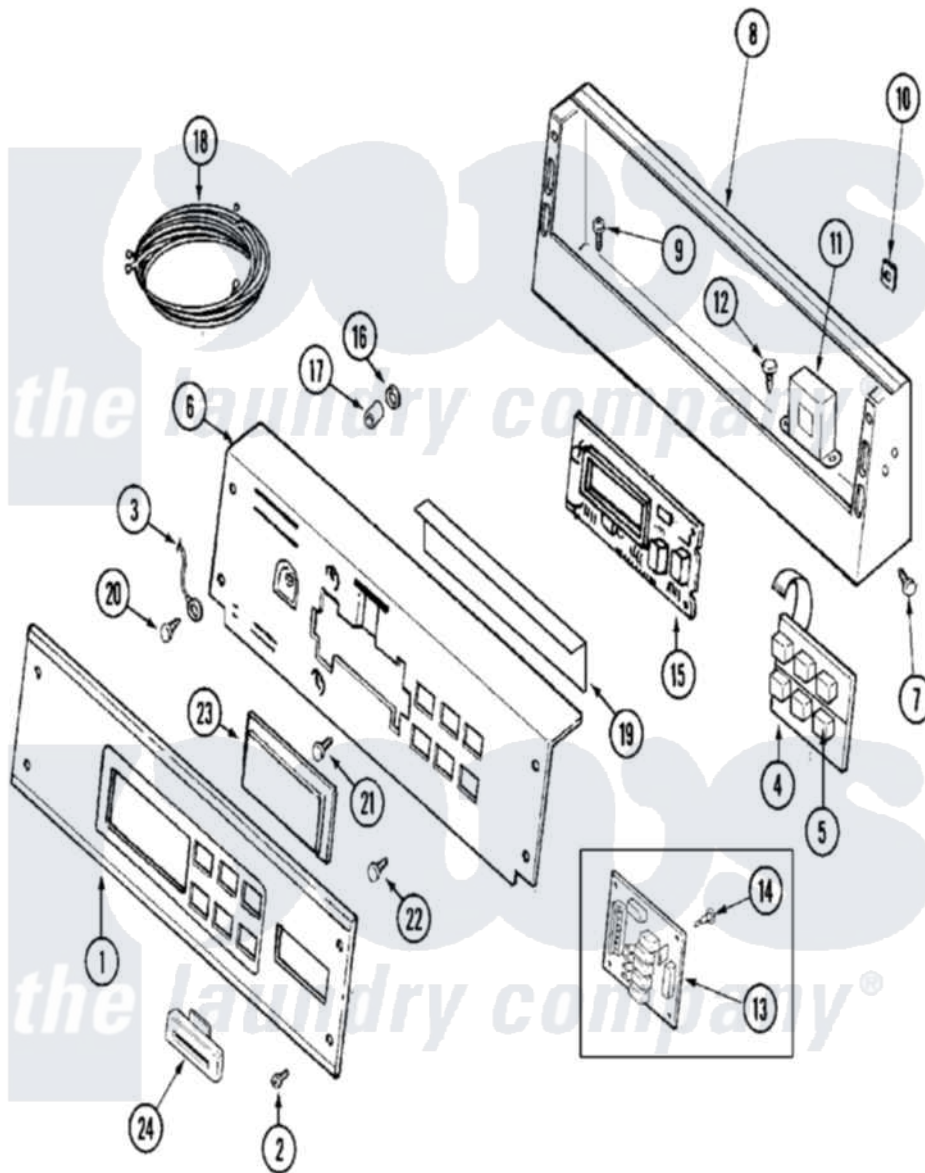

Maytag MAH21PSAWW 01 - CONTROL PANEL

Maytag Commercial Maytag MAH21PSAWW Washer Parts Parts Diagram 01 - CONTROL PANEL
 Click on the part number to view part

Item	Original Part Number	Replaced By	Status	Part Description
001	22003688	22004349		Facia - Pd/Ps
002	215506			Screw, Control Panel Overlay
003	205810			Wire, Ground
004	206808	W10135389		Push Button And Switch Assembly
"	215527	W10140652		Screw, 6-20 X 1/2
005	215517	W10131113		Push Button
006	22003676			Switch Brkt And Back Brkt
007	212276	W10116760		Screw
008	22003089			Console
009	22002925	3370225		Screw
010	215003			Fastener, Panel And Bracket
011	22001960			Transformer
012	22002925	3370225		Screw
013	22004172			Relay Board Drs
014	33001204			Stand-Off, Ccontrol Board
015	22003689	22004335		Control Board

"	22004255	22004335	Control Board
016	912077		Locknut, Reader Harness
017	22002943		Stand-Off
018	22002782		Pad, Foam
"	22003675		Harness, Wire
"	22003830	3370225	Screw
"	22003934		Wire Harness
019	22002954		Deflector, Water
020	210186	3370225	Screw
021	215526		Screw, Circuit Board
022	215527	W10140652	Screw, 6-20 X 1/2
023	22001962	W10131114	Cover, Display
024	NLA	Not Available	MANUAL-USE & CARE