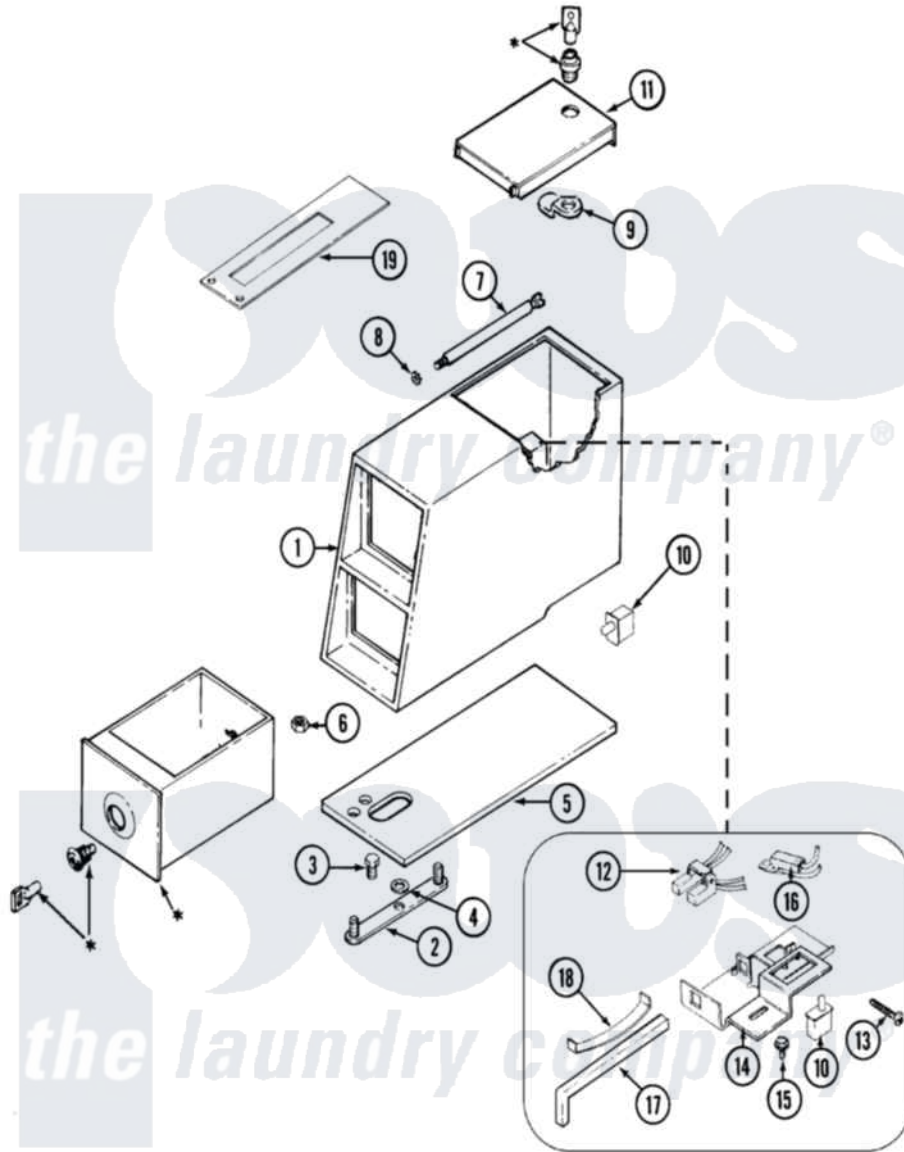

Maytag MAH21PSAWW 02 - CONTROL CENTER

***CONTACT YOUR COMMERCIAL LAUNDRY DISTRIBUTOR**

Maytag [Commercial Maytag MAH21PSAWW Washer Parts](#) Parts Diagram 02 - CONTROL CENTER
 Click on the part number to view part

Item	Original Part Number	Replaced By	Status	Part Description
001	22001812	22003416		Actuator Kit
"	22002478		Not Available	VAULT, COIN (WHT) (ORIGINAL COIN VAULT NLA USE)
002	22001810		Not Available	STRAP, MOUNTING
003	22001996	3370225		Screw
004	910309			Washer, Mounting Strap
005	22002072			Gasket, Control Center
006	Y052740	62739		Nut, Lock
007	22001903	8576635		Bolt
008	910181			Lockwasher, Terminal Block
009	22003677			Nut, Locking Cam
010	33001250			Switch, Vault And Service Door
011	22001910	22003679		Timer Access Door Assembly
012	22001965			Optic Switch Assembly
013	314665			Screw, Switch Assembly