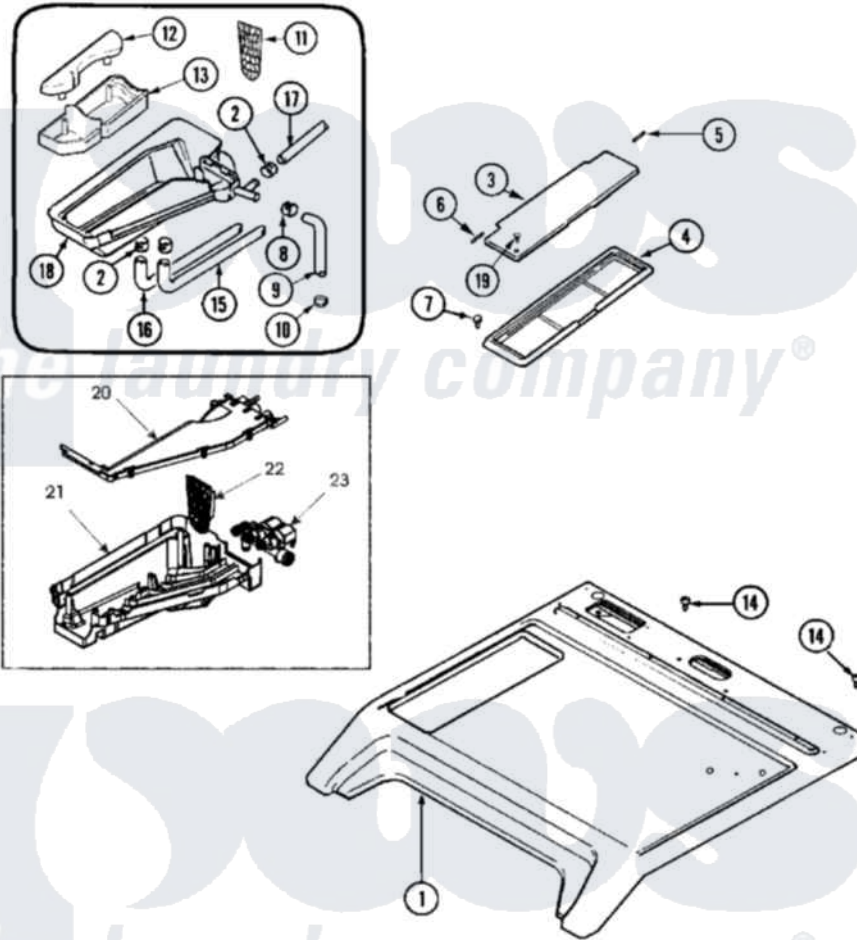

Maytag MAH21PSAWW 03 - TOP

Maytag [Commercial Maytag MAH21PSAWW Washer Parts](#) Parts Diagram 03 - TOP
 Click on the part number to view part

Item	Original Part Number	Replaced By	Status	Part Description
001	22003586	22004178		Cover, Top
"	22004178			Cover, Top
002	205161	489503		Clamp
003	22002941			Lid, Dispenser Commercial
004	22003665			Bezel, Dispenser
005	Y912678	6-912678		Pin- Hinge
006	Y912679			Pin, Hinge
007	22002060	400021-1		Screw
008	22001984	285655		Clamp, Hose
009	22003259			Hose, Shower
010	201011	285655		Clamp, Hose
011	22003321			Grid, Dispenser
012	22002266			Cap, Siphon
"	22003849			Siphon Cap
013	22002265			Cup, Siphon
"	22003848			Siphon Cup

014	912365	3370225	Screw
015	22002551		Hose, Bleach
016	22003634		Hose, Fabric Softener
017	22003457		Hose, Detergent
018	22003320		Bottom, Dispenser Assembly
"	22003322		Top, Dispenser
"	22003723		Bottom, Dispenser
019	22003681	22003263	Screw, Sump Cap
020	22003845		Dispenser Cover
021	22003844		Dispenser Bottom
022	22003321		Grid, Dispenser
023	12001929		Valve Seal Kit
"	22001640	285655	Clamp, Hose
"	22003832		Fill Hose, Dispenser
"	22003833		Hose, Tub Shower
"	22003846	12001930	Dispenser Valve Assembly Kit