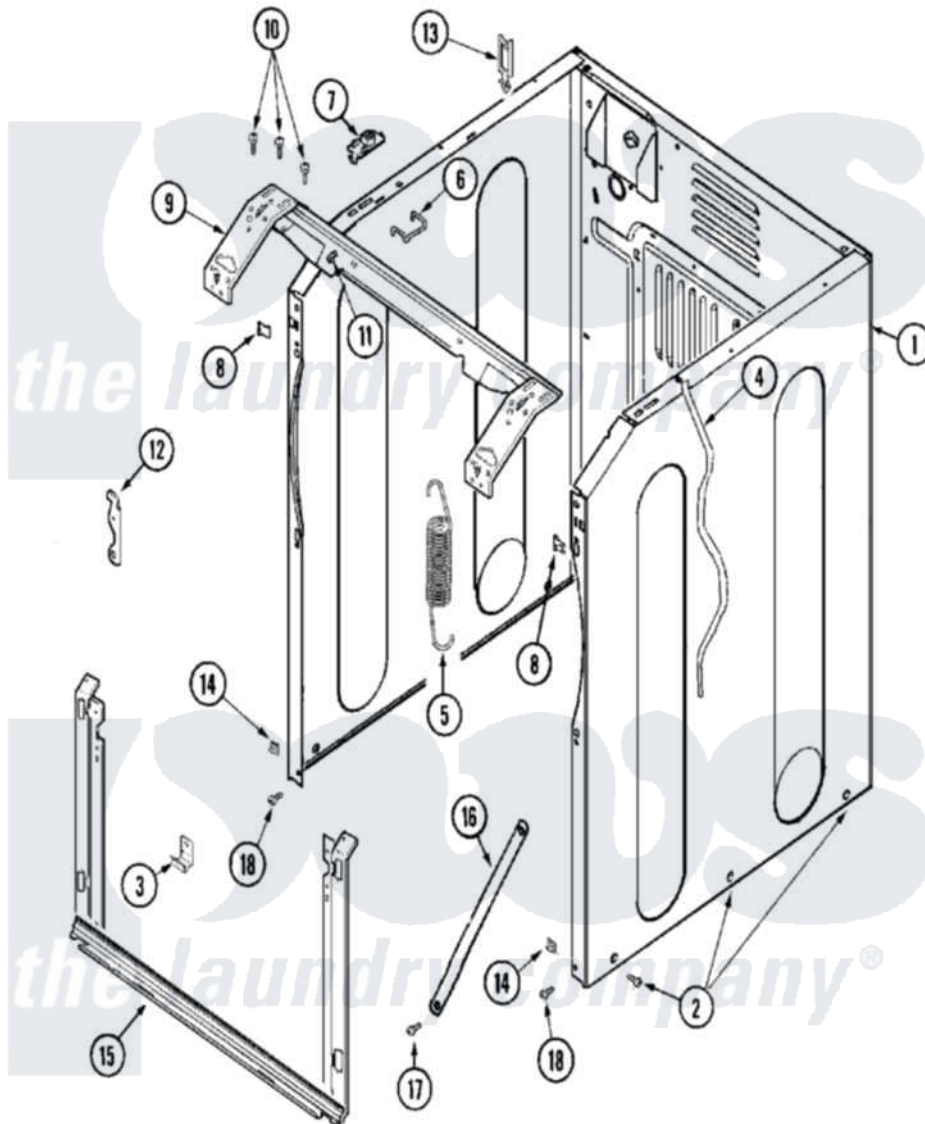

Maytag MAH21PSAWW 04 - CABINET-FRONT

Maytag Commercial Maytag MAH21PSAWW Washer Parts Parts Diagram 04 - CABINET-FRONT
 Click on the part number to view part

Item	Original Part Number	Replaced By	Status	Part Description
001	22003639			Cabinet Assembly
002	22003409	213007		Xfor Cabinet See Cabinet, Back
003	22002239			Clip, Front Panel
004	33001836			Strap, Top Cover Support
005	22003254			Spring, Cabinet To Tub
006	22002297			Support, Spring
007	22001997			Spacer, Top Cover
008	22002049			Clip Note: Clip, Front Panel
009	22003637			BRACE ASSEMBLY, TOP CROSS CONTAINS ITEMS 12 & 13
010	22001995			Screw Note: Screw, Tumbler Front And Shroud
011	22002014			Clip, Harness To Support
012	22002247	33002597		Hook, Security
013	22003298			Retainer, Wire
014	22002013			Stop, Shipping

015	22003638	22003652	Shroud Support Assembly
016	22002259	22002767	Brace, Cross
017	22001995		Screw Note: Screw, Tumbler Front And Shroud
018	22001995		Screw Note: Screw, Tumbler Front And Shroud