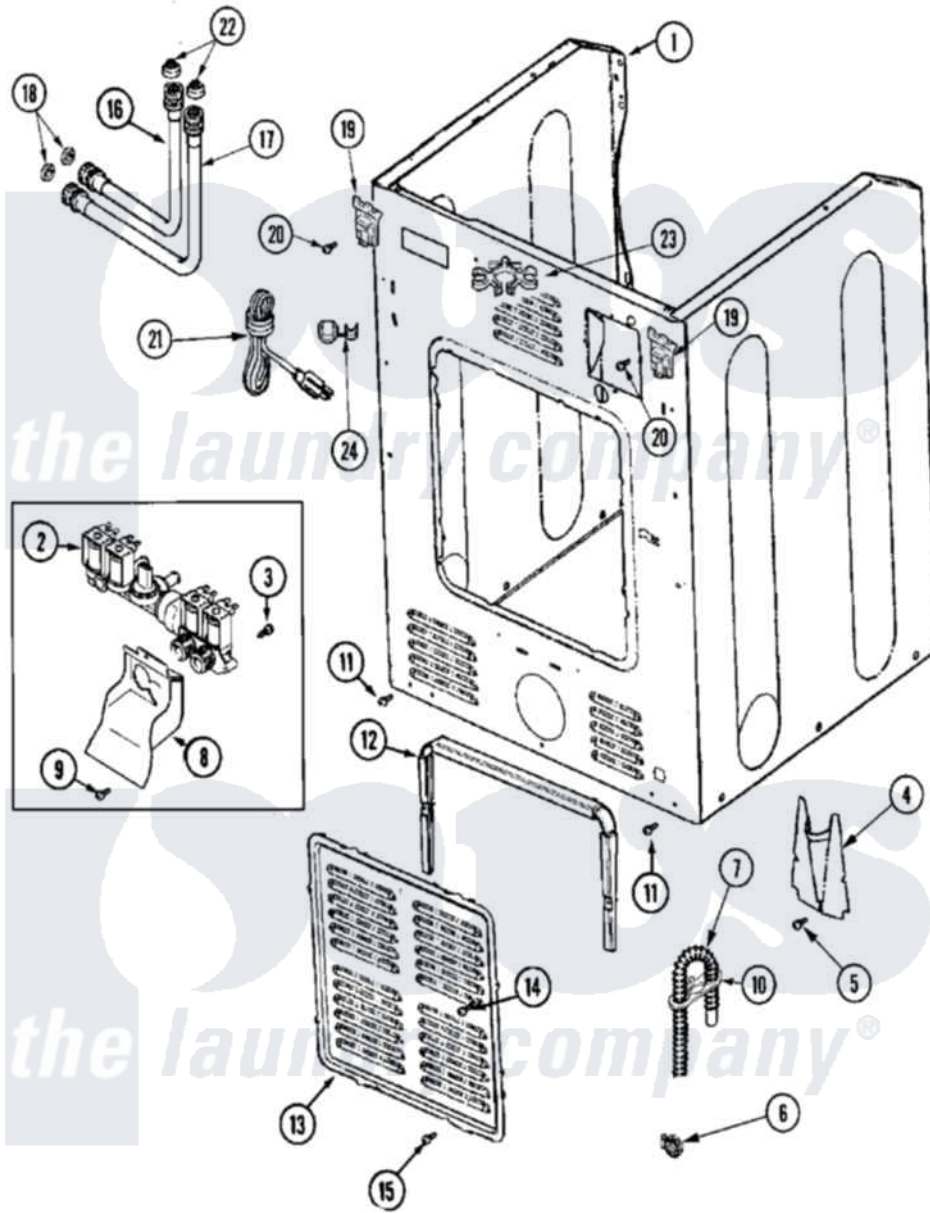

Maytag MAH21PSAWW 05 - CABINET-REAR

Maytag Commercial Maytag MAH21PSAWW Washer Parts Parts Diagram 05 - CABINET-REAR
 Click on the part number to view part

Item	Original Part Number	Replaced By	Status	Part Description
001	22003639			Cabinet Assembly
002	22002944			Valve, Water
"	22003940			Water Valve
003	22002436			Screw, Water Valve Bracket
004	22002704			Cover, Drain Hose
005	22001995			Screw Note: Screw, Tumbler Front And Shroud
006	22001984	285655		Clamp, Hose
007	22003319	12001807		Drain Hose Kit
008	33002212			Bracket, Water Valve
009	22002925	3370225		Screw
010	22002892			Retainer, Drain Hose
011	22001995			Screw Note: Screw, Tumbler Front And Shroud
012	22002022			Spacer, Access Panel
013	22002092			Panel, Access
014	22002295	67006908		Screw, Ice Rack

015	22002925	3370225	Screw
016	22003682	12001901	Kit-Inlet Hose Assembly
017	22003683	12001900	Kit-Inlet Hose Assembly
018	Y013783		Washer, Inlet Hose
019	22003367	22004095	Hinge, Plastic
020	22001995		Screw Note: Screw, Tumbler Front And Shroud
021	22003062		Cord, Power
022	22002229	22002960	Strainer, Washer Inlet
023	22002932		Clip, Drain Hose
024	211881		Grommet, Cord Part Not Used- Gas Models Only