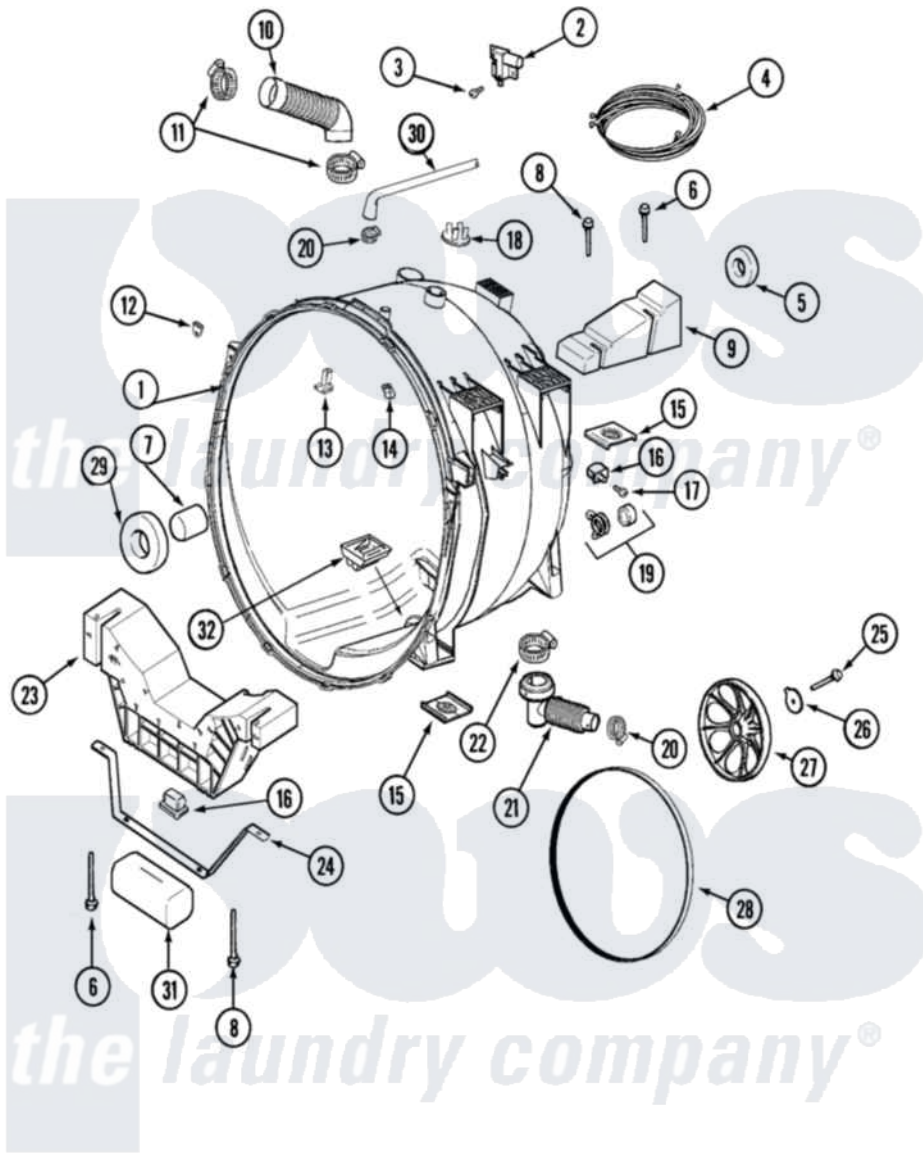

Maytag MAH21PSAWW 06 - OUTER TUB

Maytag [Commercial Maytag MAH21PSAWW Washer Parts](#) Parts Diagram 06 - OUTER TUB
 Click on the part number to view part

Item	Original Part Number	Replaced By	Status	Part Description
001	22003413	22004465		Outer Tub Assembly, As Pack
"	22004080	22004465		Outer Tub Assembly, As Pack
002	22002006			Clip, Unbalance Switch Harness
"	22002045	22003302		Switch, Internal Unbalance
003	22002061	910187		Screw
"	22002300	9740848		Screw, Mixing Valve Mounting
004	22003065	22004093		Unbalance
"	22003684			Wire Harness, Upper Sub Assembly
"	22003684			Wire Harness, Upper Sub Assembly
"	22004052			Harness Upper Sub Assembly
005	22003441			Bearing, Rear
006	22003615			Bolt, Double Sems 5-3/8
"	22003828	33002973		Screw, No.9-15 X 1.00 Hx WS
007	22002935			Spacer, Bearing

008	22003616		Bolt, Double Sems 3-3/8
"	22003828	33002973	Screw, No.9-15 X 1.00 Hx WS
009	22002102		Weight, Counter Balance
010	22002083		Hose, Injector
011	22002052	616099	Clamp
012	22002103		Clip, U
013	22002959	22004310	Water Deflector
014	22002006		Clip, Unbalance Switch Harness
015	22002065		Nut, Counter Balance
016	22002044		Switch, Tub Displacement
017	22002061	910187	Screw
018	22002797		Clip, Hose
019	22003261		Plug, Outer Tub
"	22003295	285655	Clamp, Hose
020	202515	596669	Clamp, Manifold
021	22003262		Hose, Tub To Pump Outlet
022	22002053	696392	Hose Clamp
023	22003253		Bracket, Front Weight
"	22003826	22004472	Bracket, Lower
024	22001810		Not Available STRAP, MOUNTING
025	22002057	22003937	Screw, Retaining Bolt
026	22002055	22003936	Washer
"	22003936		Washer
027	22002315		Pulley, Spinner
028	12001788		Kit, Belt And Isolator--W
"	22002313	12001788	Kit, Belt And Isolator--W
029	22002934		Bearing, Front
030	22003833		Hose, Tub Shower
031	22003225		Not Available CUSHION
"	22003827		Cushion
032	22003257	22003710	Sump Cap W/ Labyrinth Feature