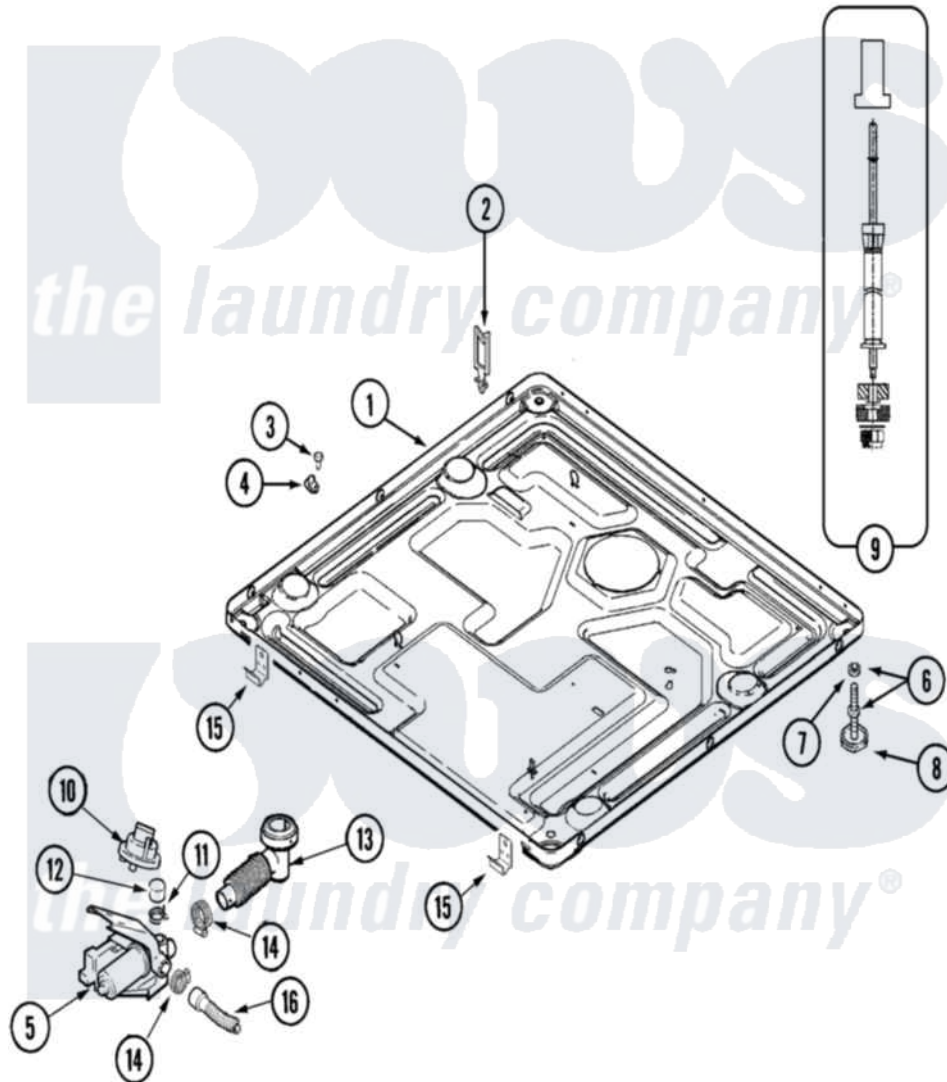

Maytag MAH21PSAWW 07 - BASE

Maytag [Commercial Maytag MAH21PSAWW Washer Parts](#) Parts Diagram 07 - BASE
 Click on the part number to view part

Item	Original Part Number	Replaced By	Status	Part Description
001	22003605			Base Weld Assembly
002	22003298			Retainer, Wire
003	Y313561			Screw---NA
004	22003327			Clamp, Lcd Harness To Cover
005	22003244	25001052		Pump Assembly
006	22003544			Adjustable Leg W/Foot And Nut
007	Y052740	62739		Nut, Lock
008	210684			Foot, Adjustable Leg
009	22001988			Strut Assembly-Rear
010	22003728			Switch, Pressure Items 22-30 Listed As Series
"	NLA		Not Available	BAG, PLASTIC W/DRAWSTRING
011	22002853	285655		Clamp, Hose
012	22003268			Cap, Rubber
013	22003262			Hose, Tub To Pump Outlet

014	202515	596669	Clamp, Manifold
015	22001995		Screw Note: Screw, Tumbler Front And Shroud
"	22002239		Clip, Front Panel
016	22002892		Retainer, Drain Hose
"	22003319	12001807	Drain Hose Kit