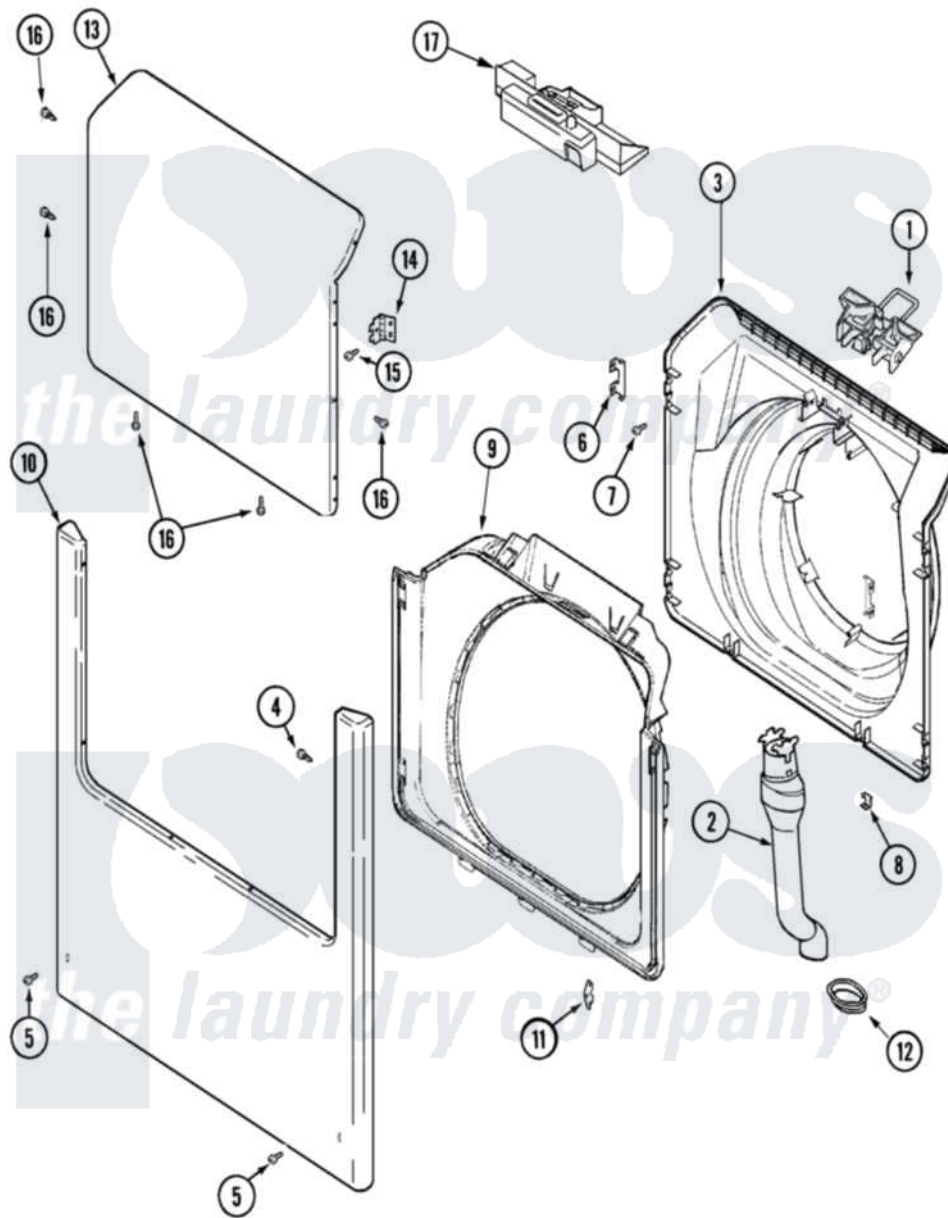

Maytag MAH21PSAWW 08 - DOOR, SHROUD, FRONT PANEL & LATCH ASSY

Maytag [Commercial Maytag MAH21PSAWW Washer Parts](#) Parts Diagram 08 - DOOR, SHROUD, FRONT PANEL & LATCH ASSY

[Click on the part number to view part](#)

Item	Original Part Number	Replaced By	Status	Part Description
001	22003269			Door, Lock Hoop Assembly
002	22003576	22003850		Vent Tube Assembly
003	22003275			Door, Inner/Door Strike
004	22002244			Clip, Grounding
005	33002190			SCrew, C BraCe, BraCket, Cabinet
006	22002038			Clip, Door
007	22002007			Screw, Wire Frame
008	22002039			Clip, Door
009	22003516	22002234		Shroud And Dispenser Hose
010	22002836			Panel, Front
011	22002095	12001994		Cover
"	33001764			Cover, Hinge Hole
"	33001846			Screw, Hinge Hole Cover
012	22003075			Grommet, Vent Tube

013	22003785		Door, Outer
014	22002798		Hinge, Door
015	22002062	98006631	Screw
016	22002063		Screw No.8-18AB Wafer Head
017	22003706		Door Lock Assembly, Commercial